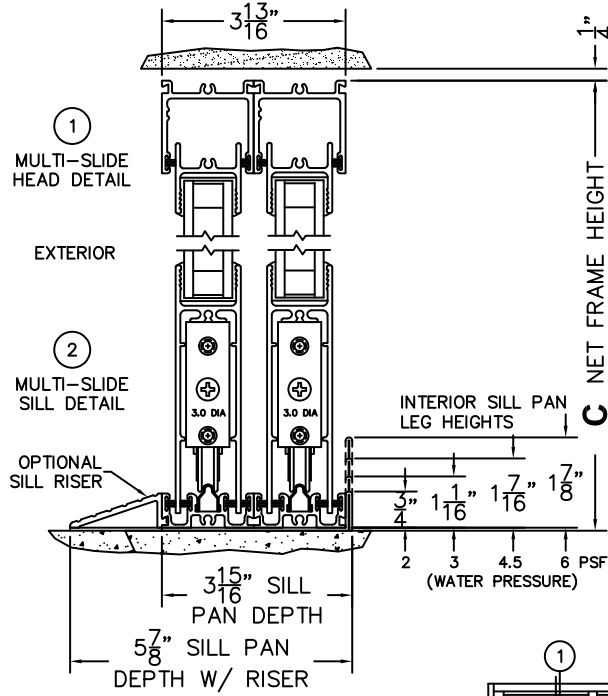

SILL PAN HEIGHT(INTERIOR LEG)
(3/4", 1-1/16", 1-7/16" OR 1-7/8")

NOTES:

(USE RULER TO SCALE DIMENSIONS IN INCHES)

SCALE: 1/4

XXIXX DOOR SHOWN

FLEETWOOD
WINDOWS & DOORS
FleetwoodUSA.com

NORWOOD 3070EX M/S

74XXIXXX STANDARD CONFIGURATION
NO SCREENS

ORDER NO.:

ITEM NO.:

(USE RULER TO SCALE DIMENSIONS IN INCHES)

SCALE: 1/4