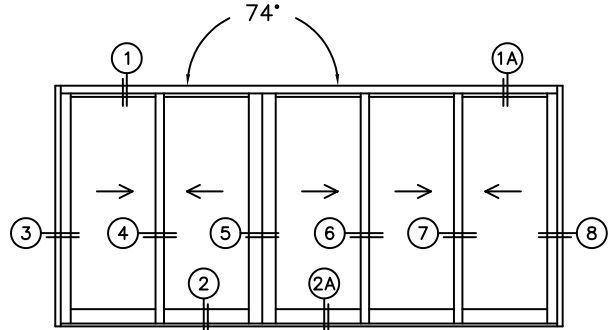

SILL PAN HEIGHT(INTERIOR LEG)
(3/4", 1-1/16", 1-7/16" OR 1-7/8")

NOTES:

(USE RULER TO SCALE DIMENSIONS IN INCHES)

SCALE: 1/4

XXIXX DOOR SHOWN

FLEETWOOD
WINDOWS & DOORS
FleetwoodUSA.com

NORWOOD 3070EX M/S

74XXIXXX STANDARD CONFIGURATION
NO SCREENS

ORDER NO.:

ITEM NO.:

(USE RULER TO SCALE DIMENSIONS IN INCHES)

SCALE: 1/4