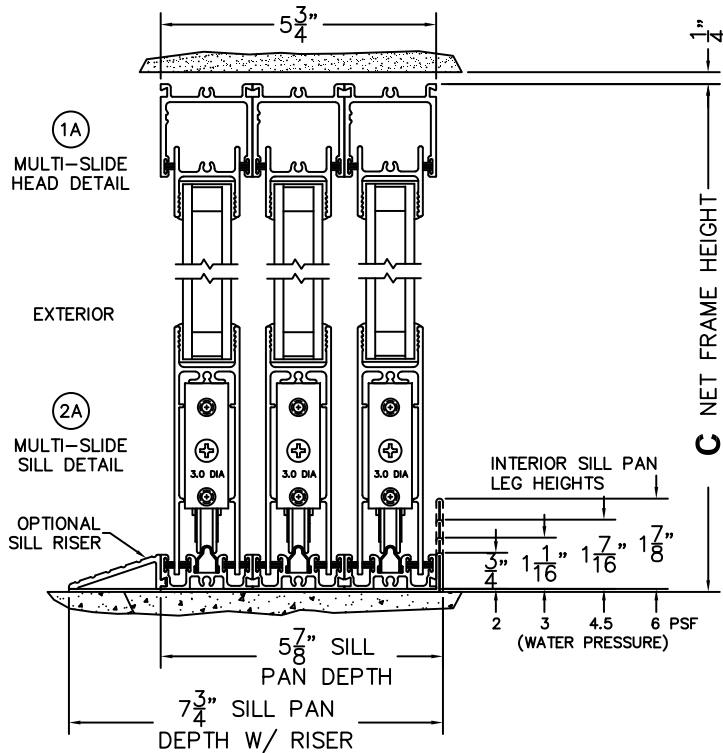

SILL PAN HEIGHT(INTERIOR LEG)
(3/4", 1-1/16", 1-7/16" OR 1-7/8")

NOTES:

(USE RULER TO SCALE DIMENSIONS IN INCHES)

SCALE: 1/4

XXIXX DOOR SHOWN

FLEETWOOD
WINDOWS & DOORS
FleetwoodUSA.com

NORWOOD 3070EX M/S

74XXIXXX STANDARD CONFIGURATION
NO SCREENS

ORDER NO.:

ITEM NO.:

(USE RULER TO SCALE DIMENSIONS IN INCHES)

SCALE: 1/4