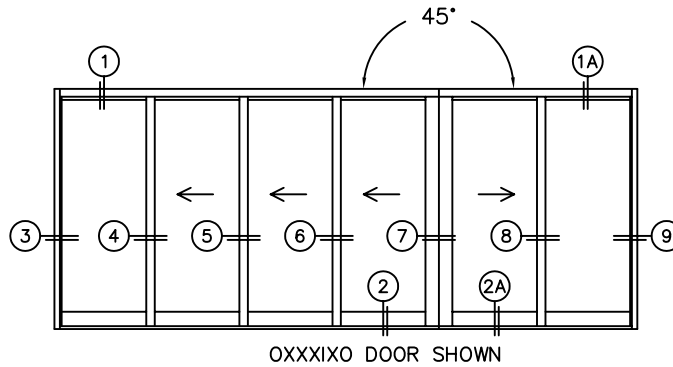

FLEETWOOD
WINDOWS & DOORS
FleetwoodUSA.com

NORWOOD 3070EX M/S
45°OXXXIXO CUSTOM CONFIGURATION
NO SCREENS

ORDER NO.:

ITEM NO.:

SCALE: 1/4

REQUIRED DEALER INFO.

A(NET FRAME WIDTH)

B(NET FRAME WIDTH)

C(NET FRAME HEIGHT)

SILL PAN HEIGHT(INTERIOR LEG)
(3/4", 1-1/16", 1-7/16" OR 1-7/8")

NOTES:

FLEETWOOD
 WINDOWS & DOORS
 FleetwoodUSA.com

NORWOOD 3070EX M/S
 45° OXXXIXO CUSTOM CONFIGURATION
 NO SCREENS

ORDER NO.:
 ITEM NO.:

SCALE: 1/4"

FLEETWOOD
WINDOWS & DOORS
FleetwoodUSA.com

NORWOOD 3070EX M/S
45°OXXXIXO CUSTOM CONFIGURATION
NO SCREENS

ORDER NO.:

ITEM NO.:

SCALE: 1/4