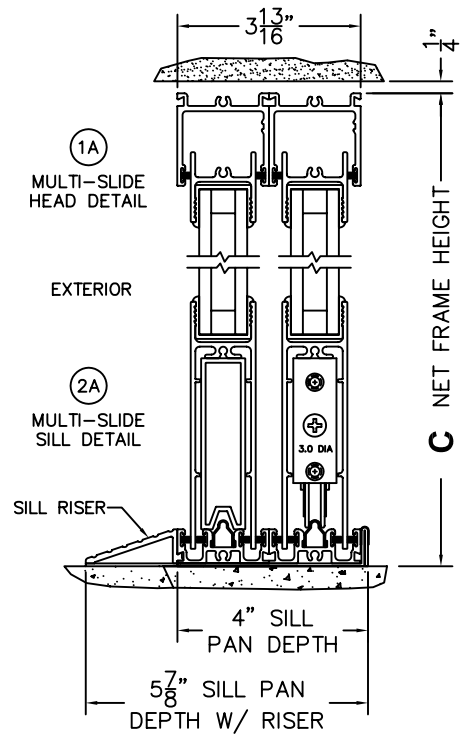

FLEETWOOD
WINDOWS & DOORS
FleetwoodUSA.com

NORWOOD 3070EX M/S
45°OXXXIXO CUSTOM CONFIGURATION
NO SCREENS

ORDER NO.:

ITEM NO.:

SCALE: 1/4

REQUIRED DEALER INFO.

A(NET FRAME WIDTH)

B(NET FRAME WIDTH)

C(NET FRAME HEIGHT)

SILL PAN HEIGHT(INTERIOR LEG)
(3/4", 1-1/16", 1-7/16" OR 1-7/8")

NOTES:

FLEETWOOD
 WINDOWS & DOORS
 FleetwoodUSA.com

NORWOOD 3070EX M/S
 45° OXXXIXO CUSTOM CONFIGURATION
 NO SCREENS

ORDER NO.:
 ITEM NO.:

SCALE: 1/4"

FLEETWOOD
WINDOWS & DOORS
FleetwoodUSA.com

NORWOOD 3070EX M/S
45°OXXXIXO CUSTOM CONFIGURATION
NO SCREENS

ORDER NO.:

ITEM NO.:

SCALE: 1/4