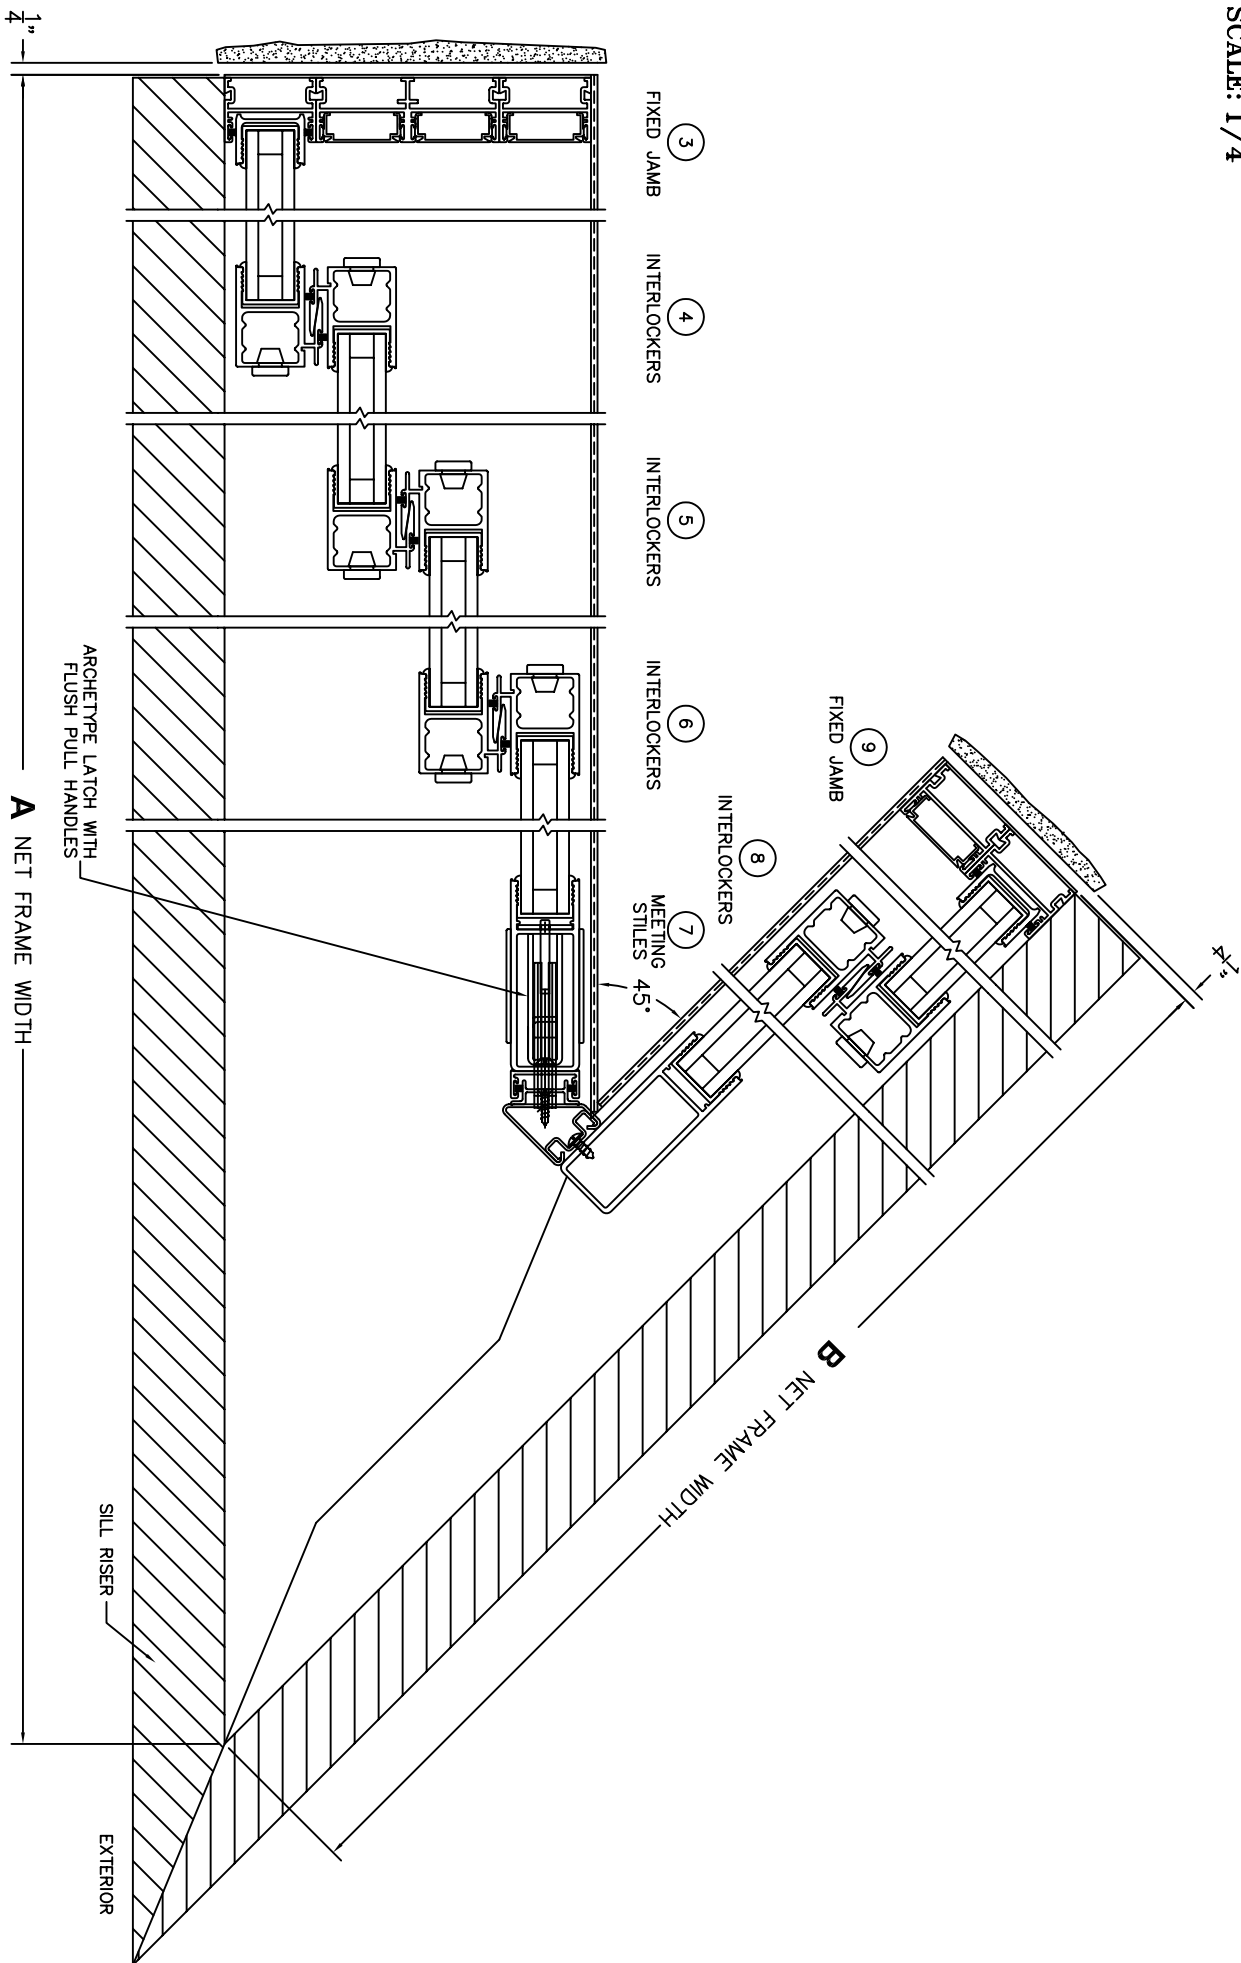

FLEETWOOD
WINDOWS & DOORS
FleetwoodUSA.com

NORWOOD 3070EX M/S
45°OXXXIXO CUSTOM CONFIGURATION
NO SCREENS

ORDER NO.:

ITEM NO.:

SCALE: 1/4

REQUIRED DEALER INFO.

A(NET FRAME WIDTH)

B(NET FRAME WIDTH)

C(NET FRAME HEIGHT)

SILL PAN HEIGHT(INTERIOR LEG)
(3/4", 1-1/16", 1-7/16" OR 1-7/8")

NOTES:

FLEETWOOD
 WINDOWS & DOORS
 FleetwoodUSA.com

NORWOOD 3070EX M/S
 45° OXXXIXO CUSTOM CONFIGURATION
 NO SCREENS

ORDER NO.:
 ITEM NO.:

SCALE: 1/4"

FLEETWOOD
WINDOWS & DOORS
FleetwoodUSA.com

NORWOOD 3070EX M/S
45°OXXXIXO CUSTOM CONFIGURATION
NO SCREENS

ORDER NO.:

ITEM NO.:

SCALE: 1/4