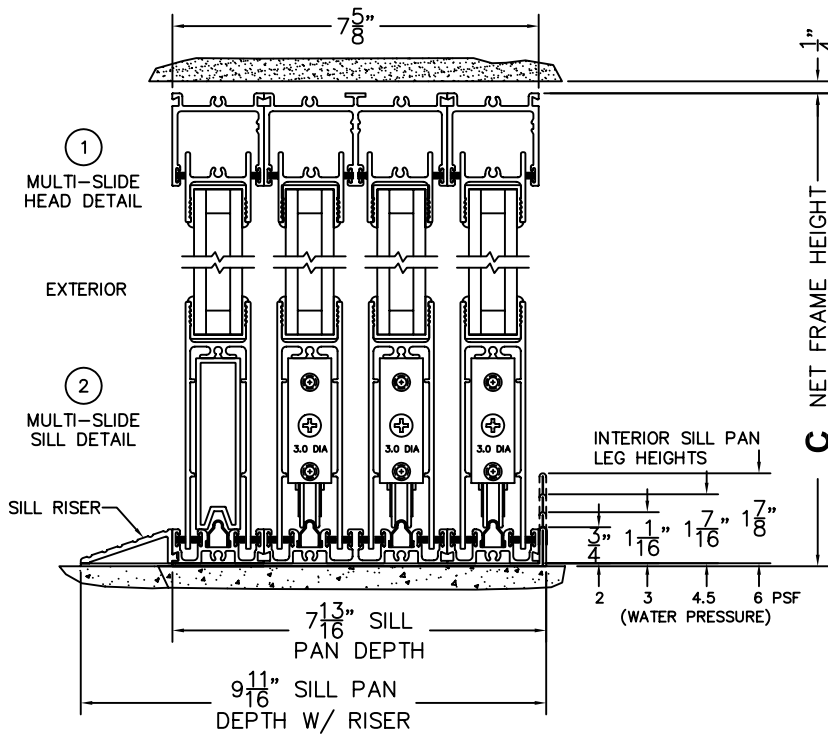

FLEETWOOD
WINDOWS & DOORS
FleetwoodUSA.com

NORWOOD 3070EX M/S
45°OXXXIXO CUSTOM CONFIGURATION
NO SCREENS

ORDER NO.:

ITEM NO.:

SCALE: 1/4

REQUIRED DEALER INFO.

A(NET FRAME WIDTH)

B(NET FRAME WIDTH)

C(NET FRAME HEIGHT)

SILL PAN HEIGHT(INTERIOR LEG)
(3/4", 1-1/16", 1-7/16" OR 1-7/8")

NOTES:

FLEETWOOD
 WINDOWS & DOORS
 FleetwoodUSA.com

NORWOOD 3070EX M/S
 45° OXXXIXO CUSTOM CONFIGURATION
 NO SCREENS

ORDER NO.:
 ITEM NO.:

SCALE: 1/4"

FLEETWOOD
WINDOWS & DOORS
FleetwoodUSA.com

NORWOOD 3070EX M/S
45°OXXXIXO CUSTOM CONFIGURATION
NO SCREENS

ORDER NO.:

ITEM NO.:

SCALE: 1/4