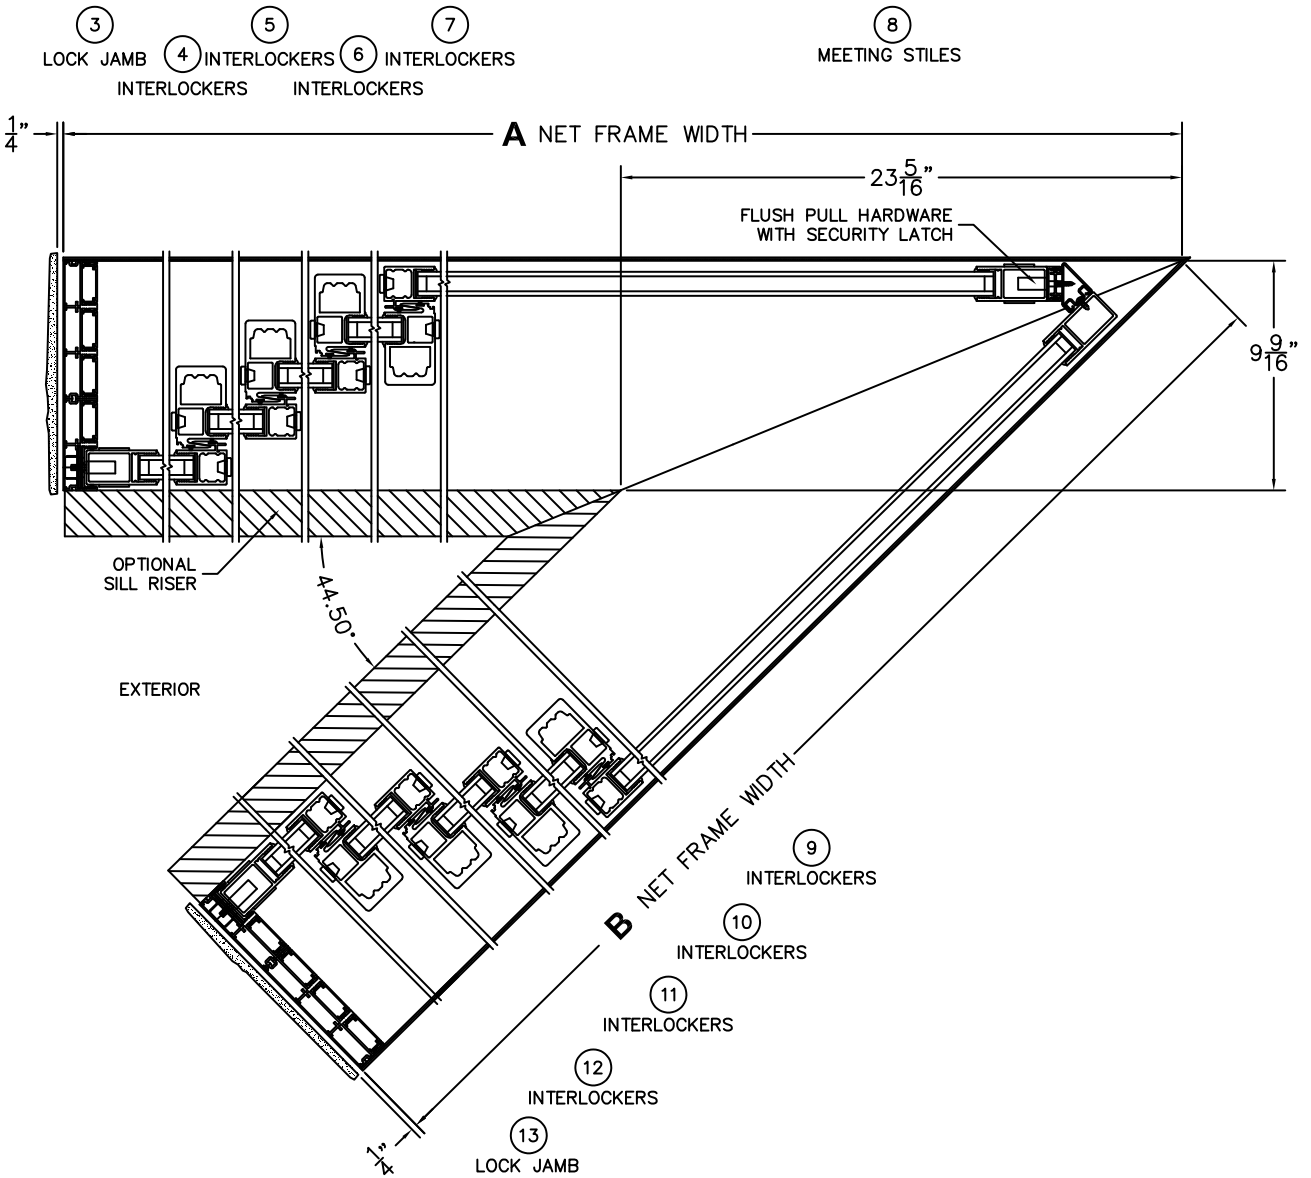

SILL PAN HEIGHT(INTERIOR LEG)
(3/4", 1-1/16", 1-7/16" OR 1-7/8")

NOTES:

(USE RULER TO SCALE DIMENSIONS IN INCHES)

SCALE: 1/4

FLEETWOOD
WINDOWS & DOORS
FleetwoodUSA.com

NORWOOD 3070EX M/S
45° IXXXXXIXXXXX CUSTOM CONFIG.
NO SCREENS

ORDER NO.:

ITEM NO.:

(USE RULER TO SCALE DIMENSIONS IN INCHES)

SCALE: 1/8

FLEETWOOD
WINDOWS & DOORS
FleetwoodUSA.com

NORWOOD 3070EX M/S
45° IXXXXXIXXXXX CUSTOM CONFIG.
NO SCREENS

ORDER NO.:

ITEM NO.:

(USE RULER TO SCALE DIMENSIONS IN INCHES)

SCALE: FULL