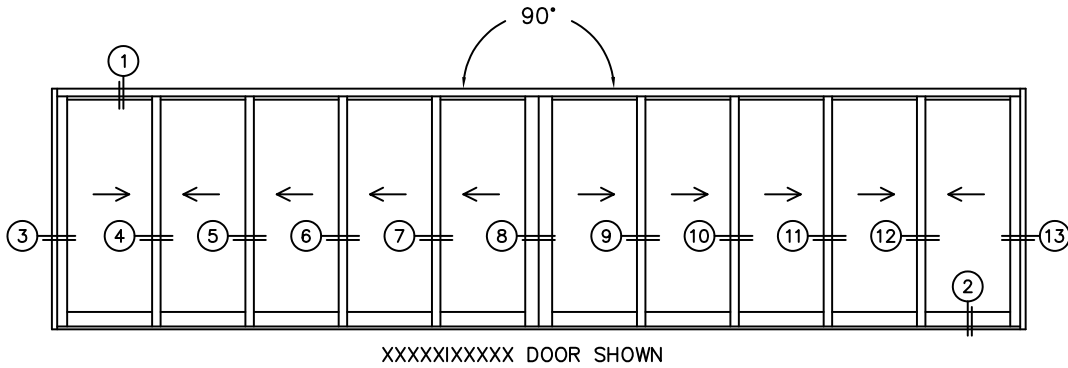

SILL PAN HEIGHT(INTERIOR LEG)
(3/4", 1-1/16", 1-7/16" OR 1-7/8")

NOTES:

(USE RULER TO SCALE DIMENSIONS IN INCHES)

SCALE: 1/4

FLEETWOOD
WINDOWS & DOORS
FleetwoodUSA.com

NORWOOD 3070EX M/S
45° IXXXXXIXXXXX CUSTOM CONFIG.
NO SCREENS

ORDER NO.:

ITEM NO.:

(USE RULER TO SCALE DIMENSIONS IN INCHES)

SCALE: 1/8

FLEETWOOD
WINDOWS & DOORS
FleetwoodUSA.com

NORWOOD 3070EX M/S
45° IXXXXXIXXXXX CUSTOM CONFIG.
NO SCREENS

ORDER NO.:

ITEM NO.:

(USE RULER TO SCALE DIMENSIONS IN INCHES)

SCALE: FULL