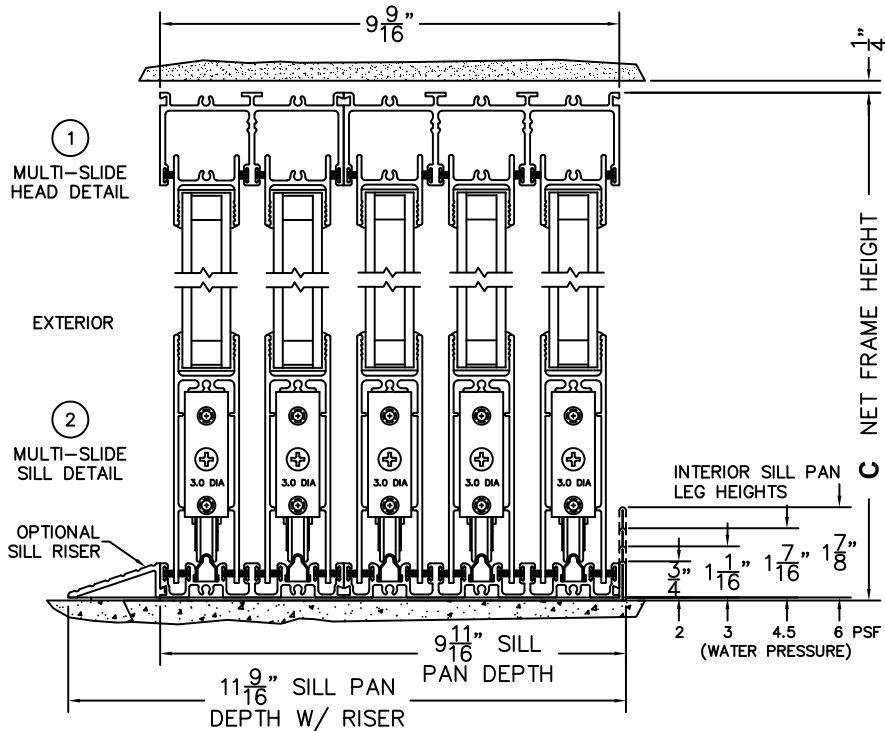

SILL PAN HEIGHT(INTERIOR LEG)
(3/4", 1-1/16", 1-7/16" OR 1-7/8")

NOTES:

(USE RULER TO SCALE DIMENSIONS IN INCHES)

SCALE: 1/4

FLEETWOOD
WINDOWS & DOORS
FleetwoodUSA.com

NORWOOD 3070EX M/S
45° IXXXXXIXXXXX CUSTOM CONFIG.
NO SCREENS

ORDER NO.:

ITEM NO.:

(USE RULER TO SCALE DIMENSIONS IN INCHES)

SCALE: 1/8

FLEETWOOD
WINDOWS & DOORS
FleetwoodUSA.com

NORWOOD 3070EX M/S
45° IXXXXXIXXXXX CUSTOM CONFIG.
NO SCREENS

ORDER NO.:

ITEM NO.:

(USE RULER TO SCALE DIMENSIONS IN INCHES)

SCALE: FULL