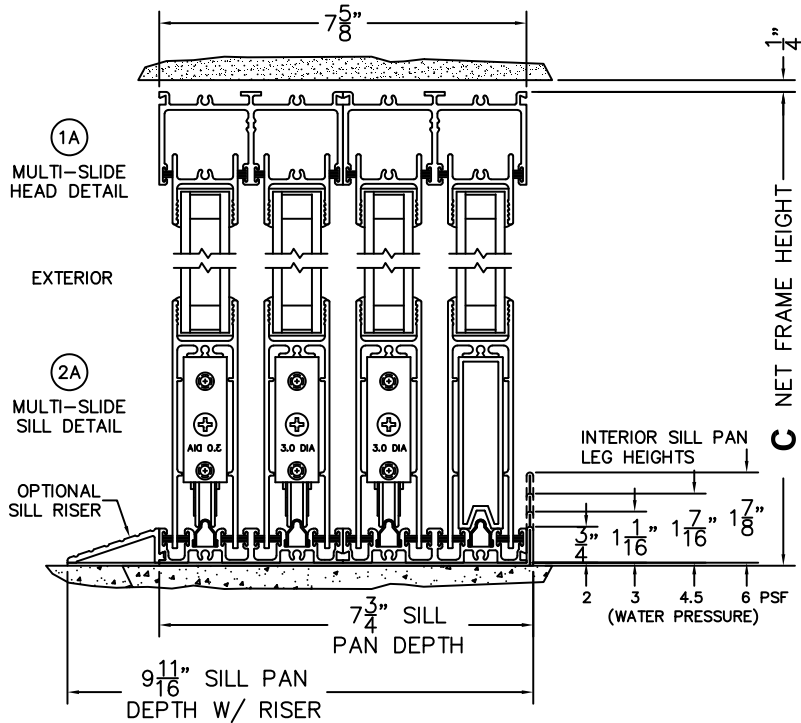

SILL PAN HEIGHT (INTERIOR LEG)
(3/4", 1-1/16", 1-7/16" OR 1-7/8")

NOTES:

(USE RULER TO SCALE DIMENSIONS IN INCHES)

SCALE: 1/4

OXIXXXO DOOR SHOWN

FLEETWOOD
WINDOWS & DOORS
FleetwoodUSA.com

NORWOOD 3070EX M/S
167.5°OXIXXXO CUSTOM CONFIGURATION
NO SCREENS

ORDER NO.:

ITEM NO.:

(USE RULER TO SCALE DIMENSIONS IN INCHES)

SCALE: 1/4

FLEETWOOD
WINDOWS & DOORS
FleetwoodUSA.com

NORWOOD 3070EX M/S
167.5°OXIXXXO CUSTOM CONFIGURATION
NO SCREENS

ORDER NO.:

ITEM NO.:

(USE RULER TO SCALE DIMENSIONS IN INCHES)

SCALE: 1/4