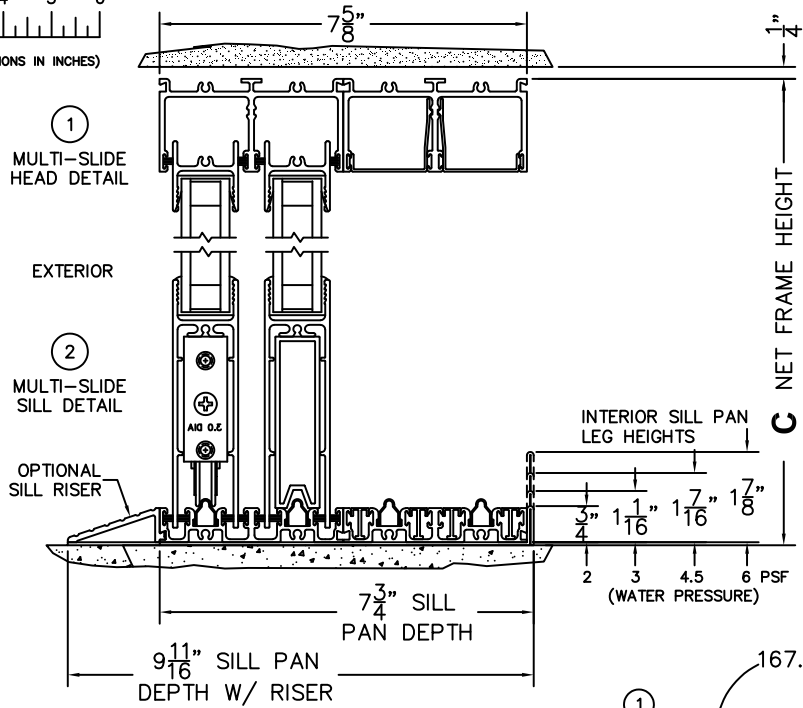

SILL PAN HEIGHT (INTERIOR LEG)
(3/4", 1-1/16", 1-7/16" OR 1-7/8")

NOTES:

(USE RULER TO SCALE DIMENSIONS IN INCHES)

SCALE: 1/4

OXIXXXO DOOR SHOWN

FLEETWOOD
WINDOWS & DOORS
FleetwoodUSA.com

NORWOOD 3070EX M/S
167.5°OXIXXXO CUSTOM CONFIGURATION
NO SCREENS

ORDER NO.:

ITEM NO.:

(USE RULER TO SCALE DIMENSIONS IN INCHES)

SCALE: 1/4

FLEETWOOD
WINDOWS & DOORS
FleetwoodUSA.com

NORWOOD 3070EX M/S
167.5°OXIXXXO CUSTOM CONFIGURATION
NO SCREENS

ORDER NO.:

ITEM NO.:

(USE RULER TO SCALE DIMENSIONS IN INCHES)

SCALE: 1/4