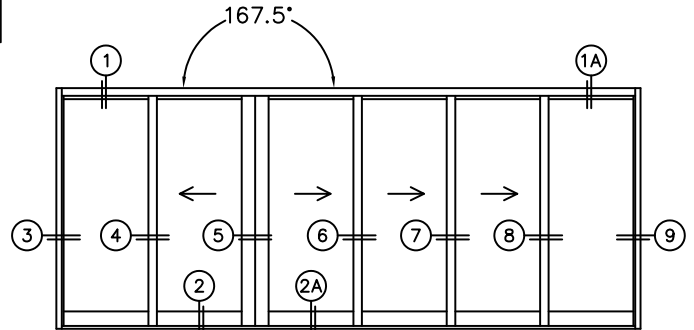

SILL PAN HEIGHT (INTERIOR LEG)
(3/4", 1-1/16", 1-7/16" OR 1-7/8")

NOTES:

(USE RULER TO SCALE DIMENSIONS IN INCHES)

SCALE: 1/4

OXIXXXO DOOR SHOWN

FLEETWOOD
WINDOWS & DOORS
FleetwoodUSA.com

NORWOOD 3070EX M/S
167.5°OXIXXXO CUSTOM CONFIGURATION
NO SCREENS

ORDER NO.:

ITEM NO.:

(USE RULER TO SCALE DIMENSIONS IN INCHES)

SCALE: 1/4

FLEETWOOD
WINDOWS & DOORS
FleetwoodUSA.com

NORWOOD 3070EX M/S
167.5°OXIXXXO CUSTOM CONFIGURATION
NO SCREENS

ORDER NO.:

ITEM NO.:

(USE RULER TO SCALE DIMENSIONS IN INCHES)

SCALE: 1/4