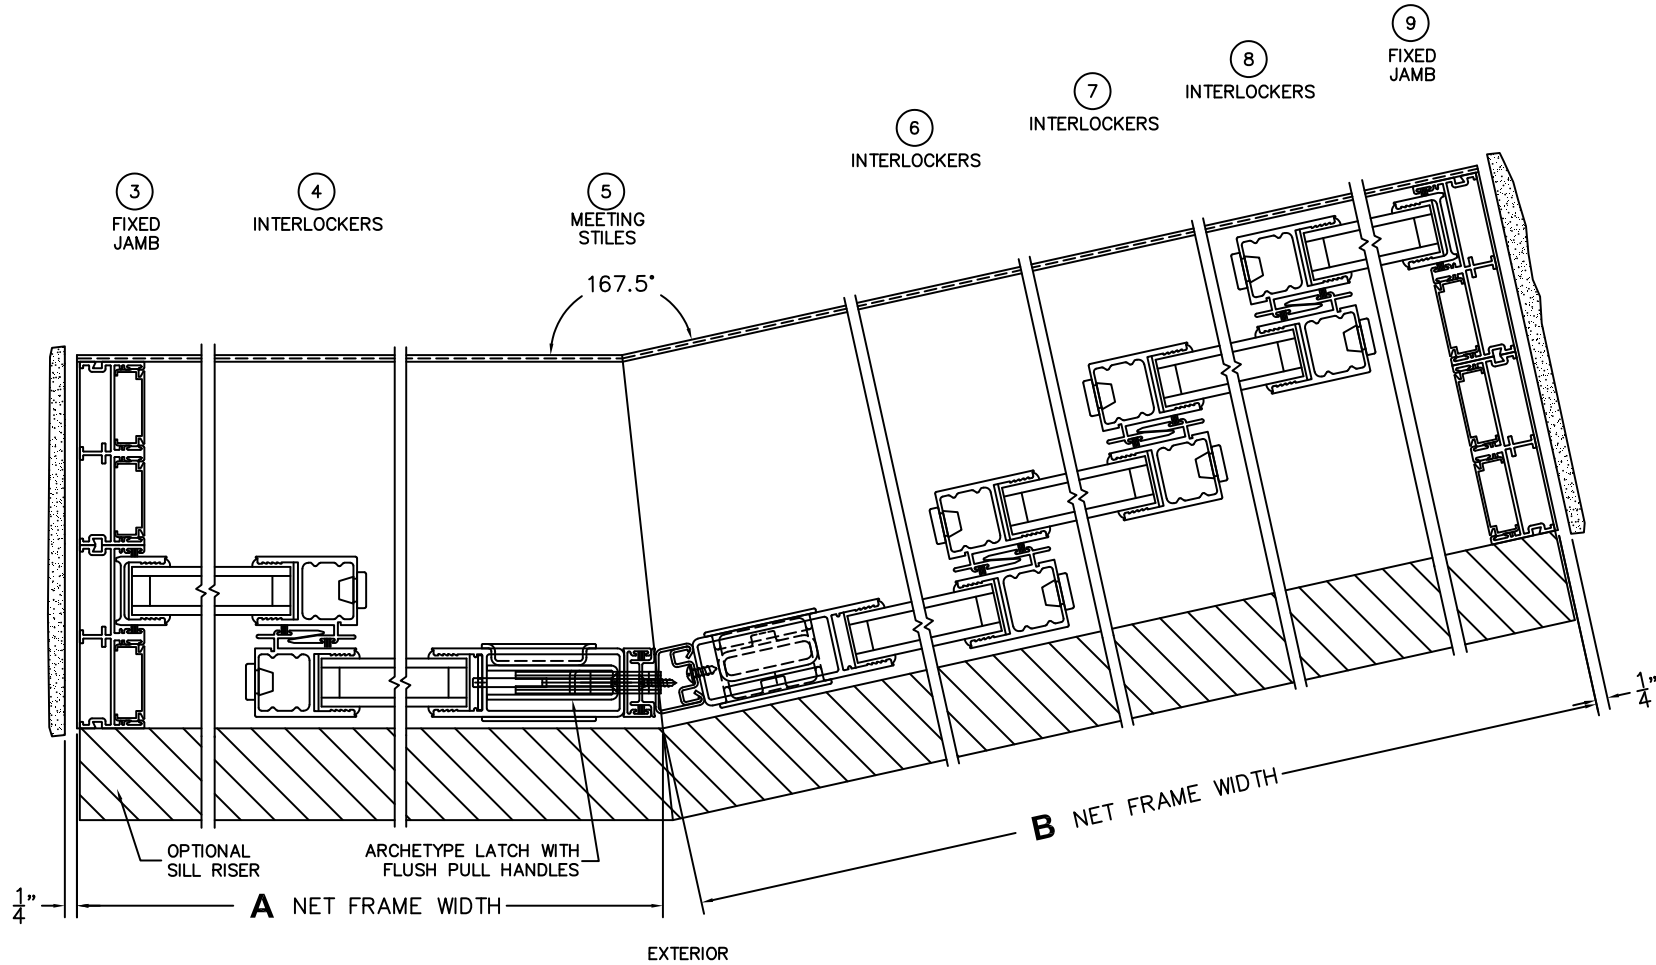

SILL PAN HEIGHT (INTERIOR LEG)
(3/4", 1-1/16", 1-7/16" OR 1-7/8")

NOTES:

(USE RULER TO SCALE DIMENSIONS IN INCHES)

SCALE: 1/4

OXIXXXO DOOR SHOWN

FLEETWOOD
WINDOWS & DOORS
FleetwoodUSA.com

NORWOOD 3070EX M/S
167.5°OXIXXXO CUSTOM CONFIGURATION
NO SCREENS

ORDER NO.:

ITEM NO.:

(USE RULER TO SCALE DIMENSIONS IN INCHES)

SCALE: 1/4

FLEETWOOD
WINDOWS & DOORS
FleetwoodUSA.com

NORWOOD 3070EX M/S
167.5°OXIXXXO CUSTOM CONFIGURATION
NO SCREENS

ORDER NO.:

ITEM NO.:

(USE RULER TO SCALE DIMENSIONS IN INCHES)

SCALE: 1/4