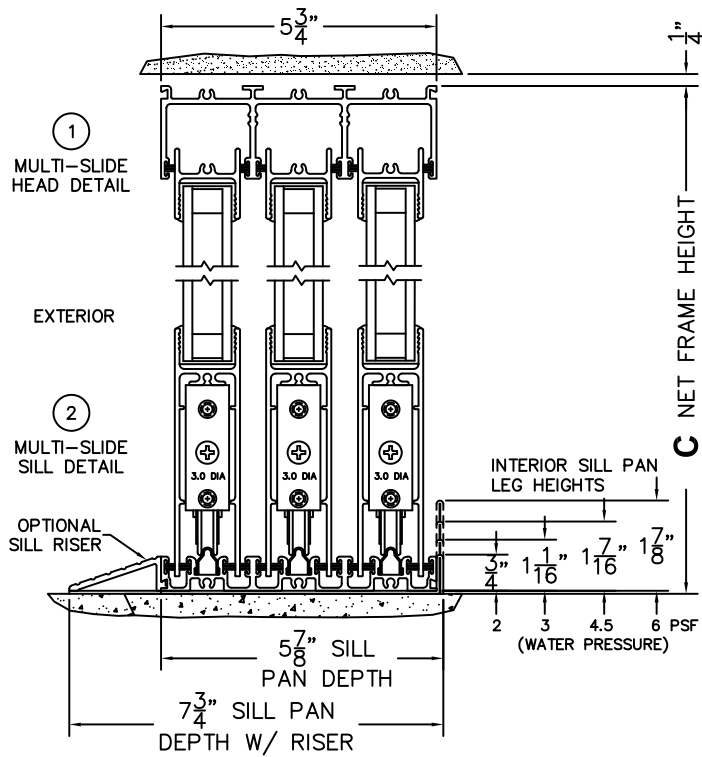

SILL PAN HEIGHT(INTERIOR LEG)
(3/4", 1-1/16", 1-7/16" OR 1-7/8")

NOTES:

(USE RULER TO SCALE DIMENSIONS IN INCHES)

SCALE: 1/4

FLEETWOOD
WINDOWS & DOORS
FleetwoodUSA.com

NORWOOD 3070EX M/S
1500XXIXXO STANDARD CONFIGURATION
NO SCREENS

ORDER NO.:

ITEM NO.:

(USE RULER TO SCALE DIMENSIONS IN INCHES)

SCALE: 1/4