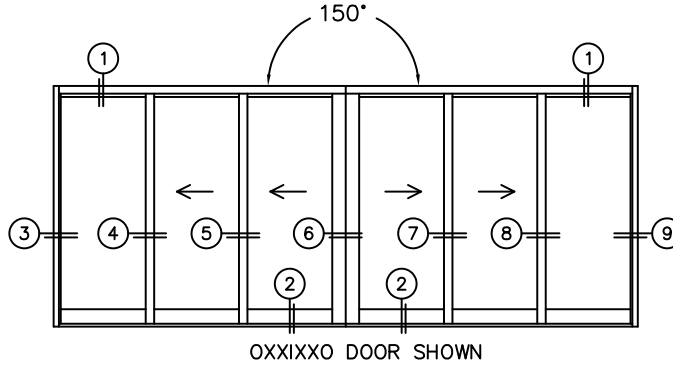

FLEETWOOD
WINDOWS & DOORS
FleetwoodUSA.com

NORWOOD 3070EX M/S
1500XXIXXO STANDARD CONFIGURATION
NO SCREENS

ORDER NO.: -

ITEM NO.:

REQUIRED DEALER INFO.

A(NET FRAME WIDTH)

B(NET FRAME WIDTH)

C(NET FRAME HEIGHT)

SILL PAN HEIGHT(INTERIOR LEG)
(3/4", 1-1/16", 1-7/16" OR 1-7/8")

NOTES:

(USE RULER TO SCALE DIMENSIONS IN INCHES)

SCALE: 1/4

FLEETWOOD
WINDOWS & DOORS
FleetwoodUSA.com

NORWOOD 3070EX M/S
1500XXIXXO STANDARD CONFIGURATION
NO SCREENS

ORDER NO.:

ITEM NO.:

(USE RULER TO SCALE DIMENSIONS IN INCHES)

SCALE: 1/4