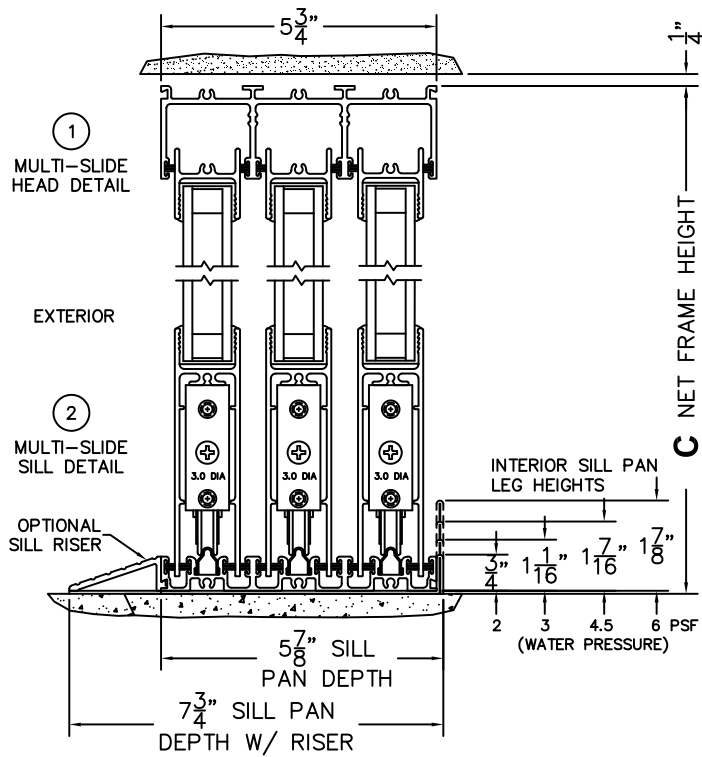

SILL PAN HEIGHT(INTERIOR LEG)
(3/4", 1-1/16", 1-7/16" OR 1-7/8")

NOTES:

(USE RULER TO SCALE DIMENSIONS IN INCHES)

SCALE: 1/4

(USE RULER TO SCALE DIMENSIONS IN INCHES)

SCALE: 1/4