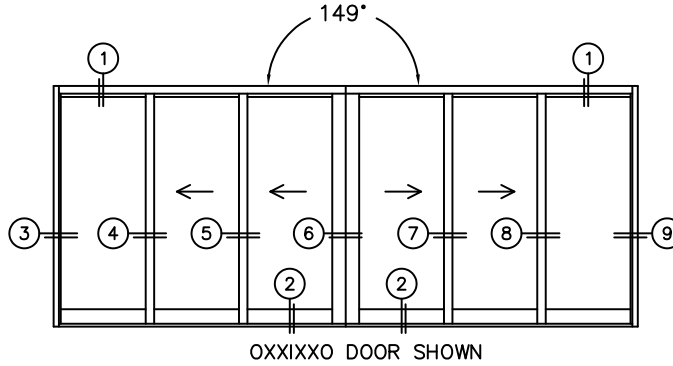

FLEETWOOD
WINDOWS & DOORS
FleetwoodUSA.com

NORWOOD 3070EX M/S
1490XXIXXO STANDARD CONFIGURATION
NO SCREENS

ORDER NO.: -

ITEM NO.:

REQUIRED DEALER INFO.

A(NET FRAME WIDTH)

B(NET FRAME WIDTH)

C(NET FRAME HEIGHT)

SILL PAN HEIGHT(INTERIOR LEG)
(3/4", 1-1/16", 1-7/16" OR 1-7/8")

NOTES:

(USE RULER TO SCALE DIMENSIONS IN INCHES)

SCALE: 1/4

(USE RULER TO SCALE DIMENSIONS IN INCHES)

SCALE: 1/4