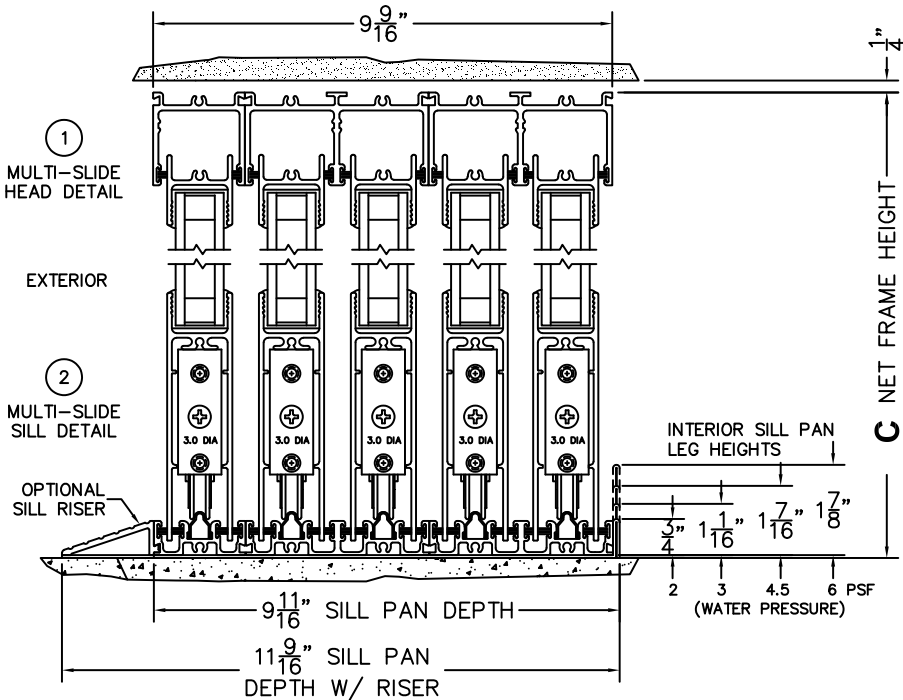

SILL PAN HEIGHT (INTERIOR LEG)
(3/4", 1-1/16", 1-7/16" OR 1-7/8")

NOTES:

(USE RULER TO SCALE DIMENSIONS IN INCHES)

SCALE: 1/4

XXXXXIXXX DOOR SHOWN

FLEETWOOD
WINDOWS & DOORS
FleetwoodUSA.com

NORWOOD 3070EX M/S
135°XXXXXIXXX STANDARD CONFIGURATION
NO SCREENS

ORDER NO.:

ITEM NO.:

(USE RULER TO SCALE DIMENSIONS IN INCHES)

SCALE: 1/8

(USE RULER TO SCALE DIMENSIONS IN INCHES)

SCALE: 1/4