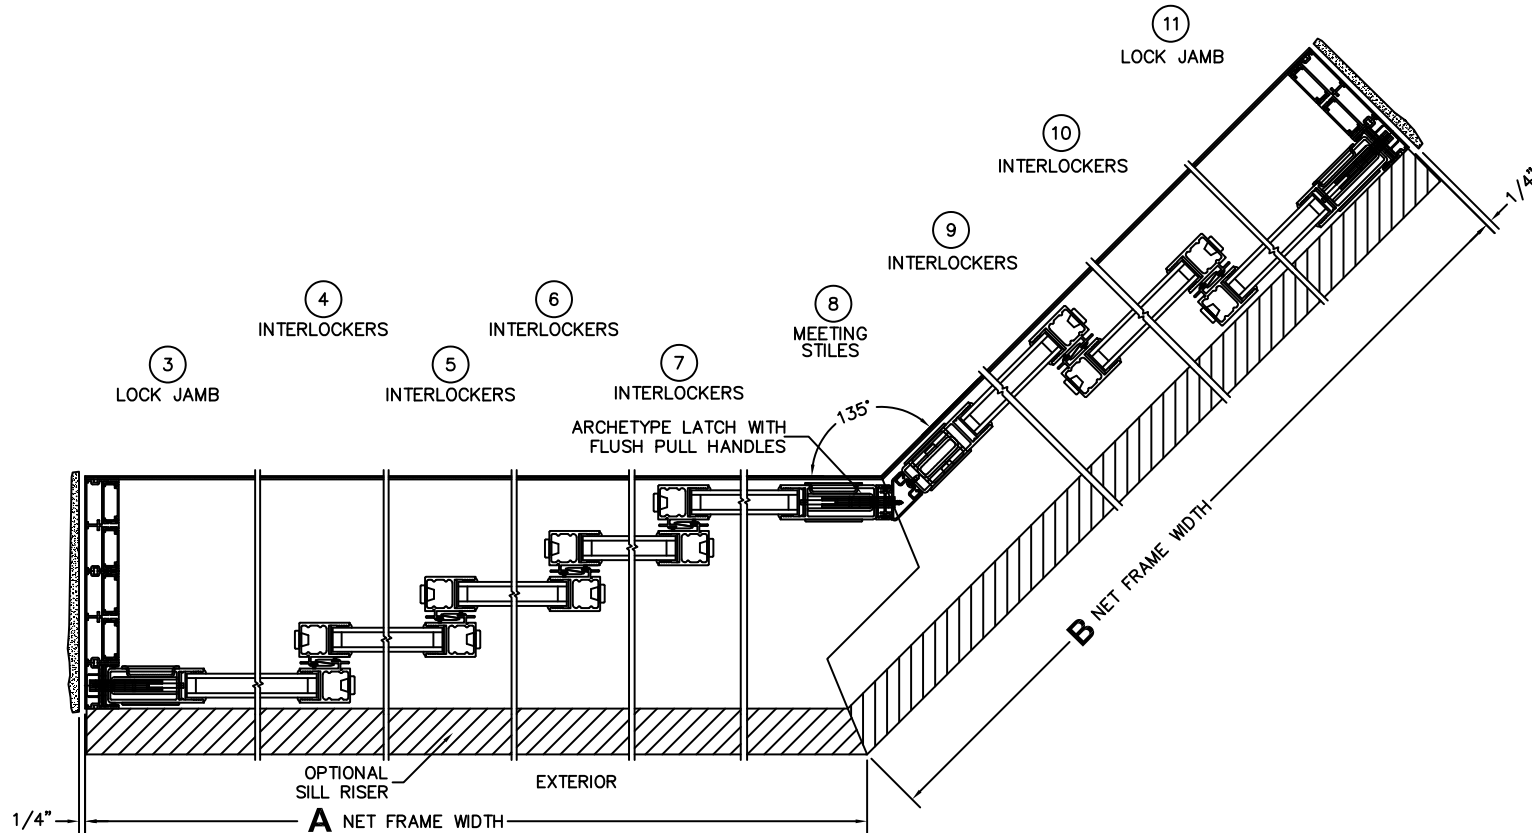

SILL PAN HEIGHT (INTERIOR LEG)
(3/4", 1-1/16", 1-7/16" OR 1-7/8")

NOTES:

(USE RULER TO SCALE DIMENSIONS IN INCHES)

SCALE: 1/4

XXXXXIXXX DOOR SHOWN

FLEETWOOD
WINDOWS & DOORS
FleetwoodUSA.com

NORWOOD 3070EX M/S
135°XXXXXIXXX STANDARD CONFIGURATION
NO SCREENS

ORDER NO.:

ITEM NO.:

(USE RULER TO SCALE DIMENSIONS IN INCHES)

SCALE: 1/8

(USE RULER TO SCALE DIMENSIONS IN INCHES)

SCALE: 1/4