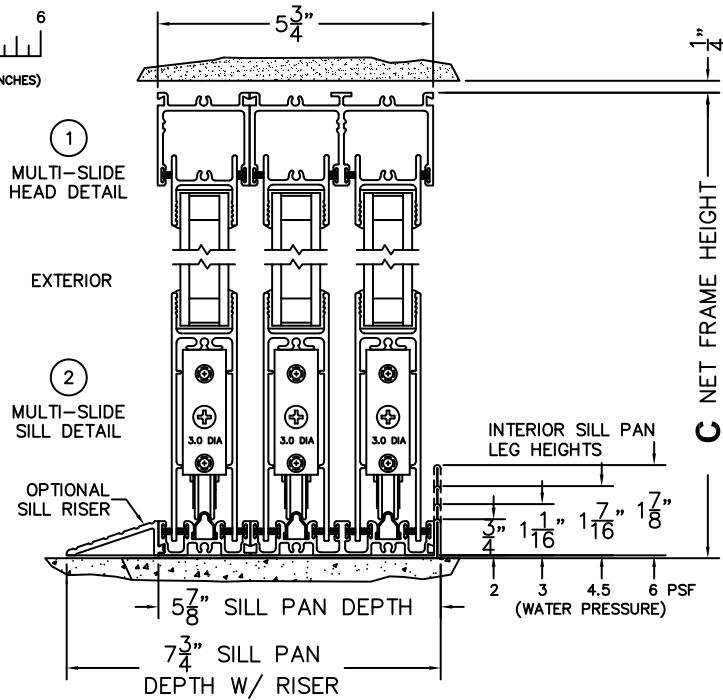

SILL PAN HEIGHT (INTERIOR LEG)
(3/4", 1-1/16", 1-7/16" OR 1-7/8")

NOTES:

(USE RULER TO SCALE DIMENSIONS IN INCHES)

SCALE: 1/4

XXXXXIXXX DOOR SHOWN

FLEETWOOD
WINDOWS & DOORS
FleetwoodUSA.com

NORWOOD 3070EX M/S
135°XXXXXIXXX STANDARD CONFIGURATION
NO SCREENS

ORDER NO.:

ITEM NO.:

(USE RULER TO SCALE DIMENSIONS IN INCHES)

SCALE: 1/8

(USE RULER TO SCALE DIMENSIONS IN INCHES)

SCALE: 1/4