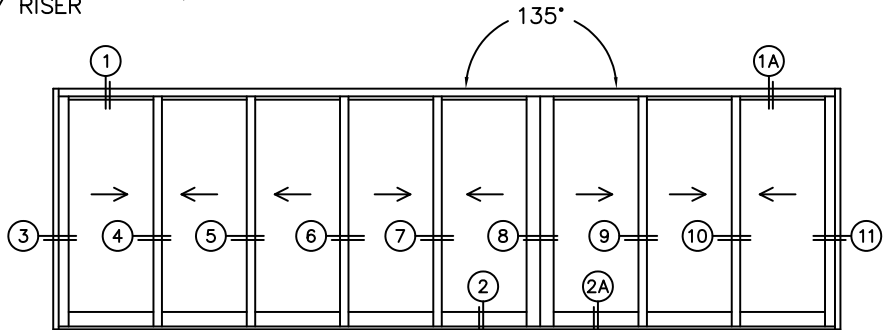

FLEETWOOD
WINDOWS & DOORS
FleetwoodUSA.com

NORWOOD 3070EX M/S
135°XXXXXIXXX STANDARD CONFIGURATION
NO SCREENS

ORDER NO.: -

ITEM NO.:

REQUIRED DEALER INFO.

A(NET FRAME WIDTH)

B(NET FRAME WIDTH)

C(NET FRAME HEIGHT)

SILL PAN HEIGHT (INTERIOR LEG)
(3/4", 1-1/16", 1-7/16" OR 1-7/8")

NOTES:

(USE RULER TO SCALE DIMENSIONS IN INCHES)

SCALE: 1/4

XXXXXIXXX DOOR SHOWN

FLEETWOOD
WINDOWS & DOORS
FleetwoodUSA.com

NORWOOD 3070EX M/S
135°XXXXXIXXX STANDARD CONFIGURATION
NO SCREENS

ORDER NO.:

ITEM NO.:

(USE RULER TO SCALE DIMENSIONS IN INCHES)

SCALE: 1/8

(USE RULER TO SCALE DIMENSIONS IN INCHES)

SCALE: 1/4