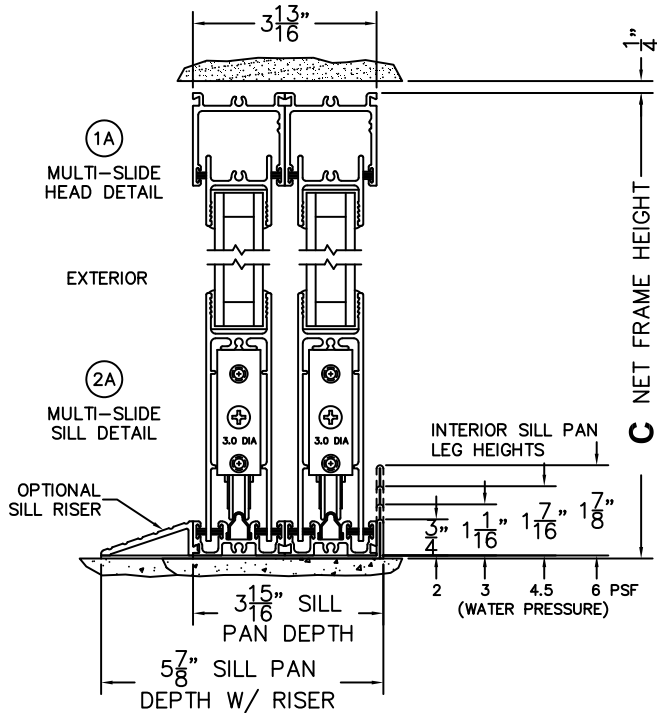

SILL PAN HEIGHT(INTERIOR LEG)
(3/4", 1-1/16", 1-7/16" OR 1-7/8")

NOTES:

(USE RULER TO SCALE DIMENSIONS IN INCHES)

SCALE: 1/4

FLEETWOOD
WINDOWS & DOORS
FleetwoodUSA.com

NORWOOD 3070EX M/S
135°XIXX STANDARD CONFIG.
NO SCREENS

ORDER NO.:

ITEM NO.:

(USE RULER TO SCALE DIMENSIONS IN INCHES)

SCALE: 1/4