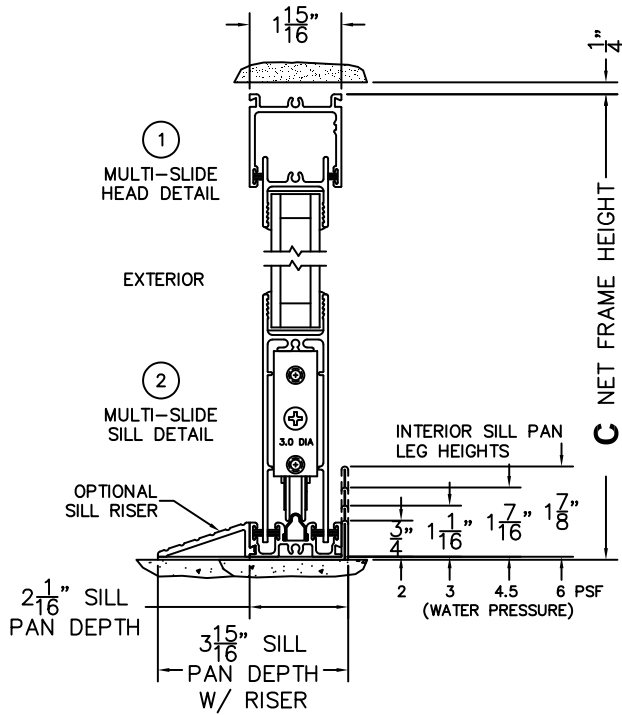

FLEETWOOD
WINDOWS & DOORS
FleetwoodUSA.com

NORWOOD 3070EX M/S
135°XIXX STANDARD CONFIG.
NO SCREENS

ORDER NO.:

ITEM NO.:

REQUIRED DEALER INFO.

A(NET FRAME WIDTH)

B(NET FRAME WIDTH)

C(NET FRAME HEIGHT)

SILL PAN HEIGHT(INTERIOR LEG)
(3/4", 1-1/16", 1-7/16" OR 1-7/8")

NOTES:

(USE RULER TO SCALE DIMENSIONS IN INCHES)

SCALE: 1/4

FLEETWOOD
WINDOWS & DOORS
FleetwoodUSA.com

NORWOOD 3070EX M/S
135°XIXX STANDARD CONFIG.
NO SCREENS

ORDER NO.:

ITEM NO.:

(USE RULER TO SCALE DIMENSIONS IN INCHES)

SCALE: 1/4