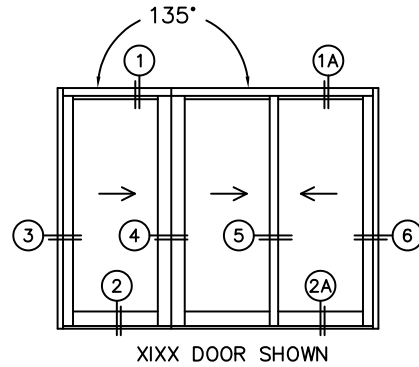

FLEETWOOD
WINDOWS & DOORS
FleetwoodUSA.com

NORWOOD 3070EX M/S
135°XIXX STANDARD CONFIG.
NO SCREENS

ORDER NO.:

ITEM NO.:

REQUIRED DEALER INFO.

A(NET FRAME WIDTH)

B(NET FRAME WIDTH)

C(NET FRAME HEIGHT)

SILL PAN HEIGHT(INTERIOR LEG)
(3/4", 1-1/16", 1-7/16" OR 1-7/8")

NOTES:

(USE RULER TO SCALE DIMENSIONS IN INCHES)

SCALE: 1/4

FLEETWOOD
WINDOWS & DOORS
FleetwoodUSA.com

NORWOOD 3070EX M/S
135°XIXX STANDARD CONFIG.
NO SCREENS

ORDER NO.:

ITEM NO.:

(USE RULER TO SCALE DIMENSIONS IN INCHES)

SCALE: 1/4