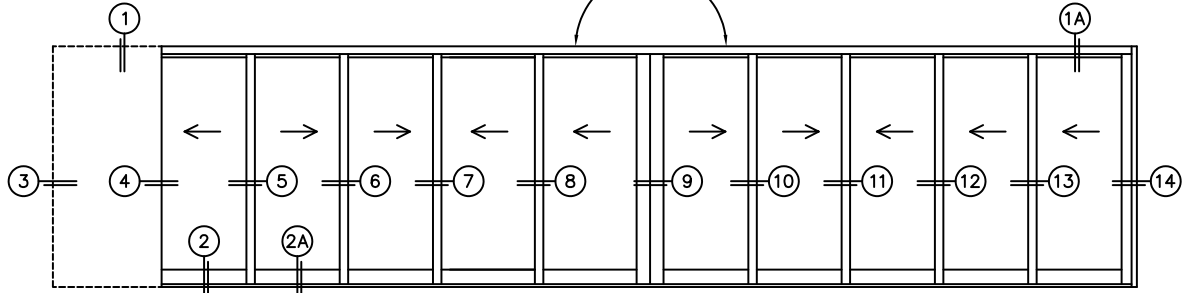

SILL PAN HEIGHT (INTERIOR LEG)  
(3/4", 1-1/16", 1-7/16" OR 1-7/8")

CALCULATED VALUES (FLEETWOOD SUPPLIED)

**D**(POCKET WIDTH)

**E**(NET FRAME WIDTH)

NOTES:

(USE RULER TO SCALE DIMENSIONS IN INCHES)

SCALE: 1/4"