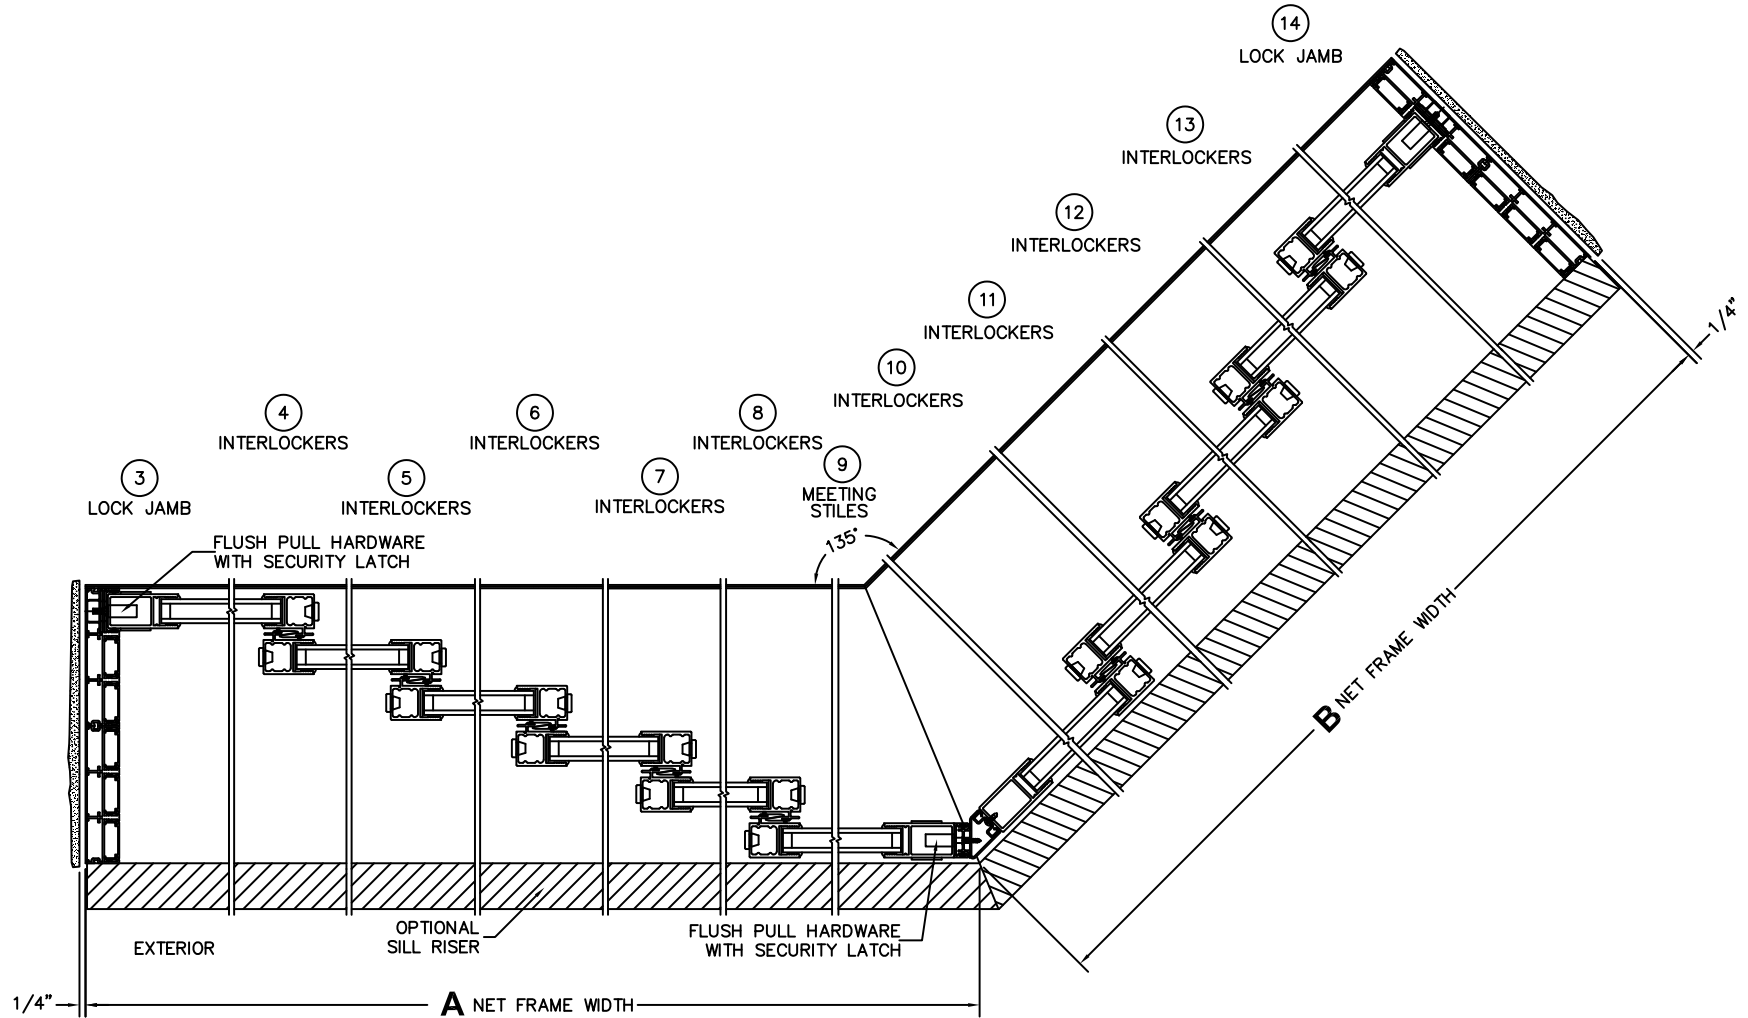

NO SCREENS

ORDER NO.:

ITEM NO.:

(USE RULER TO SCALE DIMENSIONS IN INCHES)

SCALE: 1/8

**FLEETWOOD**

Windows & Doors

2485 Railroad Street, Corona, CA 92880  
(800) 736-7363 www.fleetwoodusa.com