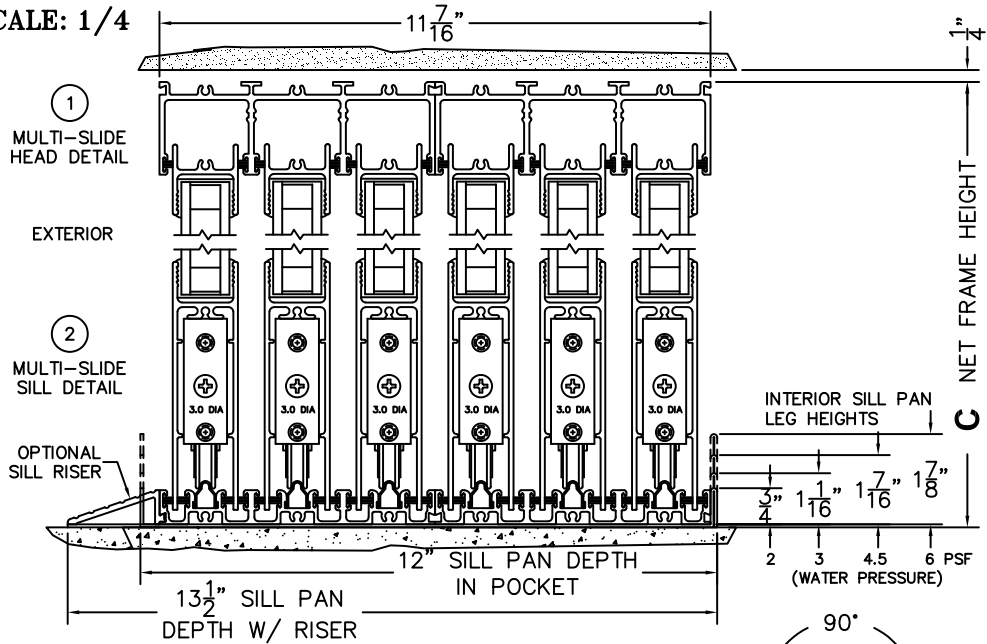

SILL PAN HEIGHT (INTERIOR LEG)  
(3/4", 1-1/16", 1-7/16" OR 1-7/8")

CALCULATED VALUES (FLEETWOOD SUPPLIED)

**D**(POCKET WIDTH)

**E**(NET FRAME WIDTH)

NOTES:

(USE RULER TO SCALE DIMENSIONS IN INCHES)

SCALE: 1/4"