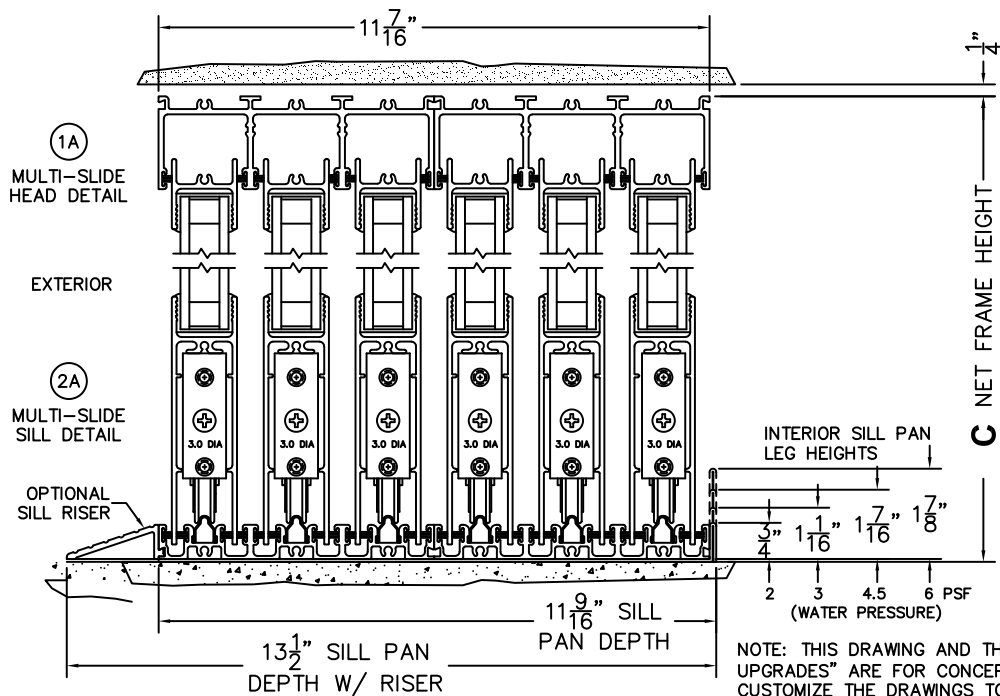

SILL PAN HEIGHT (INTERIOR LEG)  
(3/4", 1-1/16", 1-7/16" OR 1-7/8")

CALCULATED VALUES (FLEETWOOD SUPPLIED)

**D**(POCKET WIDTH)

**E**(NET FRAME WIDTH)

NOTES:

(USE RULER TO SCALE DIMENSIONS IN INCHES)

SCALE: 1/4"