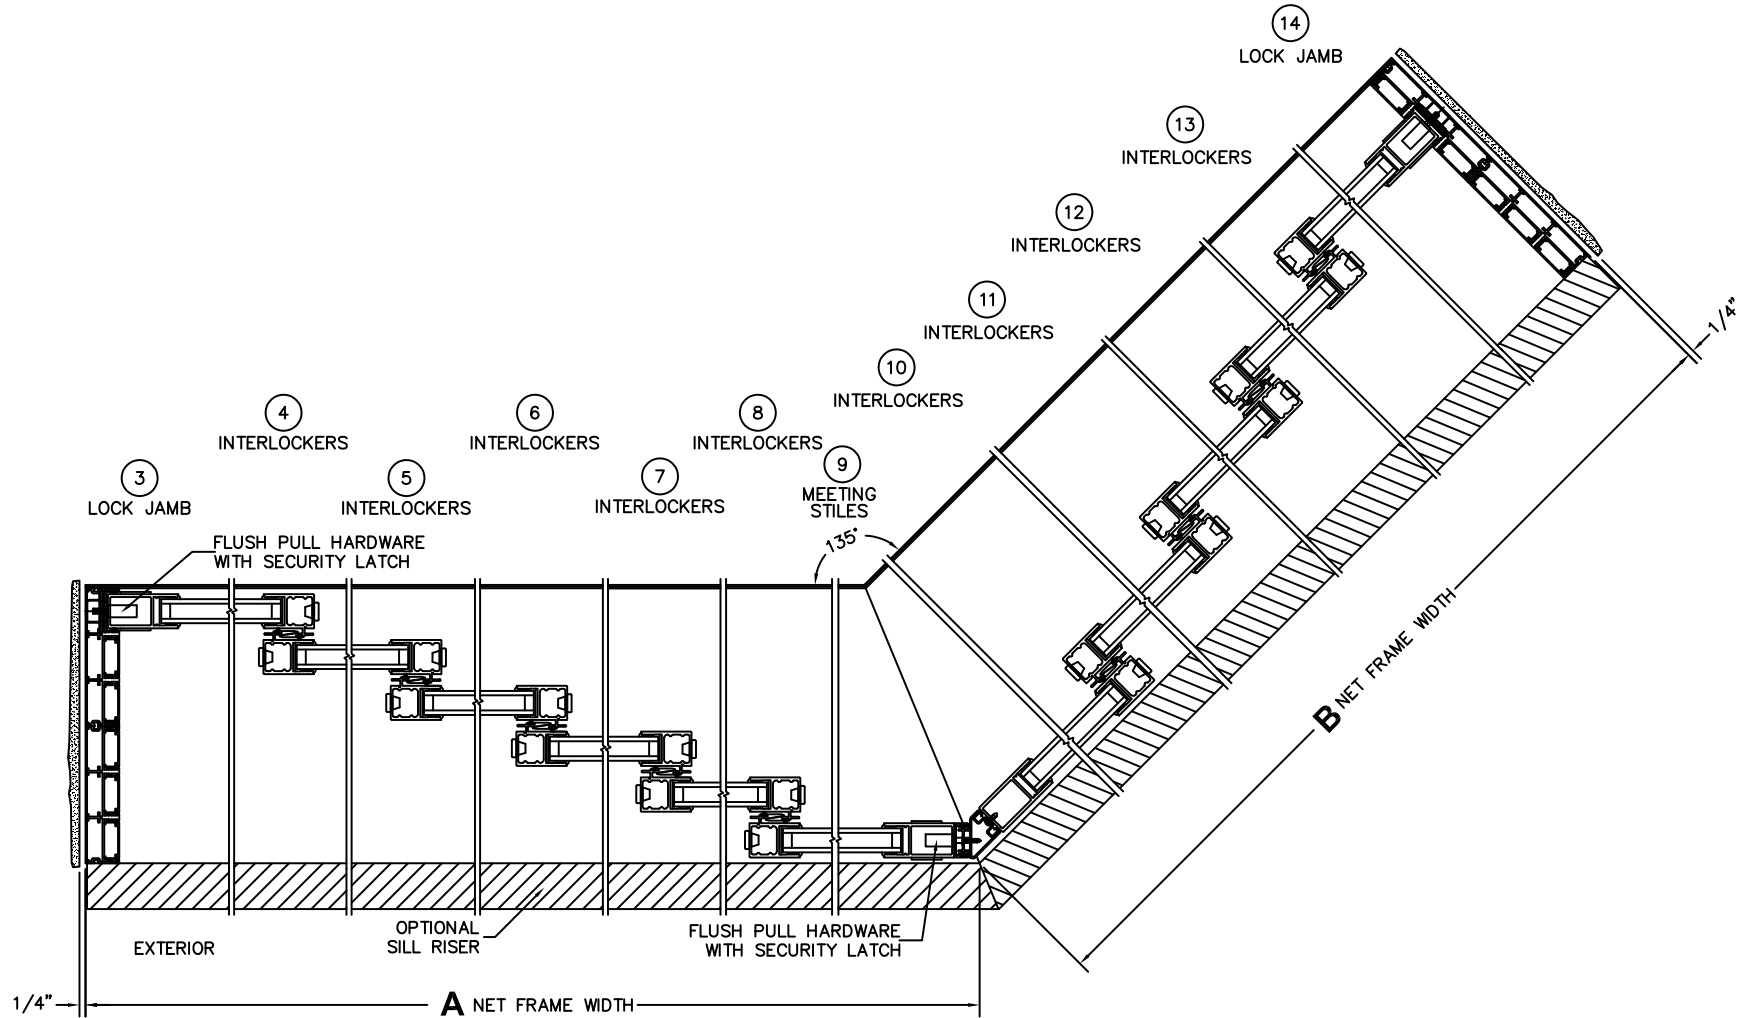

FLEETWOOD

Windows & Doors

2485 Railroad Street, Corona, CA 92880
(800) 736-7363 www.fleetwoodusa.com

NORWOOD 3070EX M/S

135°XXXXXXXXXXXXX STANDARD CONFIGURATION

NO SCREENS

ORDER NO.:

ITEM NO.:

(USE RULER TO SCALE DIMENSIONS IN INCHES)

SCALE: 1/8