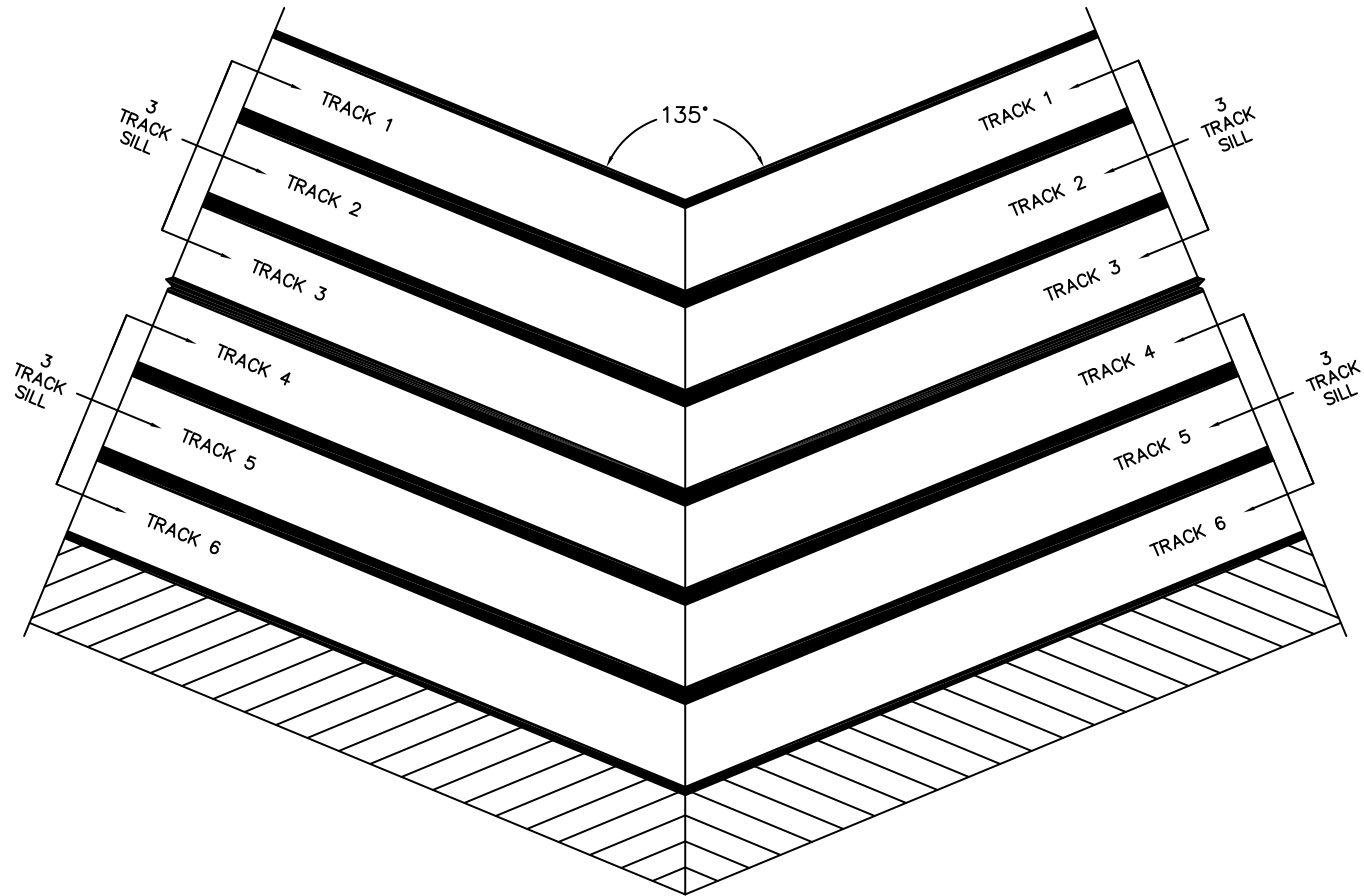

**NORWOOD 3070EX M/S**

135°PXXXXXXIXXXXXX CUSTOM CONFIGURATION  
NO SCREENS

ORDER NO.:

ITEM NO.:

(USE RULER TO SCALE DIMENSIONS IN INCHES)

SCALE: 1/4

SILL TRACK MITERED SECTION

**FLEETWOOD**