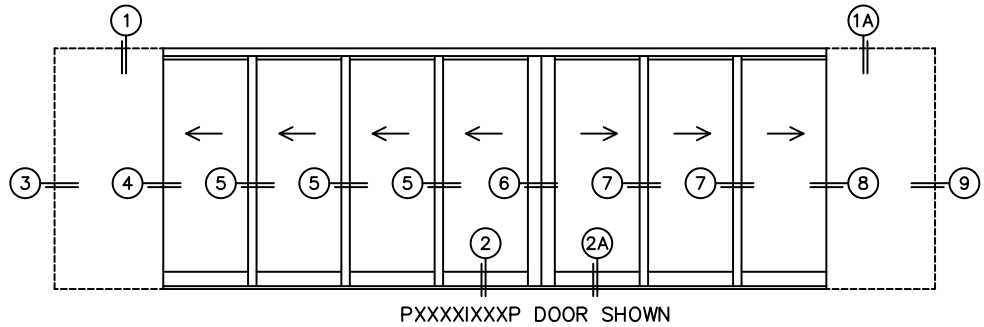

CALCULATED VALUES (FLEETWOOD SUPPLIED)

D (POCKET WIDTH)	
E (NET FRAME WTH)	
F (POCKET WIDTH)	
G (NET FRAME WTH)	

NOTES:

(USE RULER TO SCALE DIMENSIONS IN INCHES)

SCALE: 1/4

FLEETWOOD
WINDOWS & DOORS
FleetwoodUSA.com

NORWOOD 3070EX M/S
135°PXXXXXXXXP CUSTOM CONFIGURATION
NO SCREENS

ORDER NO.:

ITEM NO.:

*CAUTION: WHEN CONSTRUCTING POCKET NOTE THAT DAYLIGHT WIDTH DOES NOT INCLUDE 1" SET BACK FOR POST INTERLOCKER.

FLEETWOOD
WINDOWS & DOORS
FleetwoodUSA.com

NORWOOD 3070EX M/S
135°PXXXXIXXXP CUSTOM CONFIG.
NO SCREENS

ORDER NO.:

ITEM NO.:

(USE RULER TO SCALE DIMENSIONS IN INCHES)

SCALE: 1/4

SILL TRACK MITRED CONNECTION