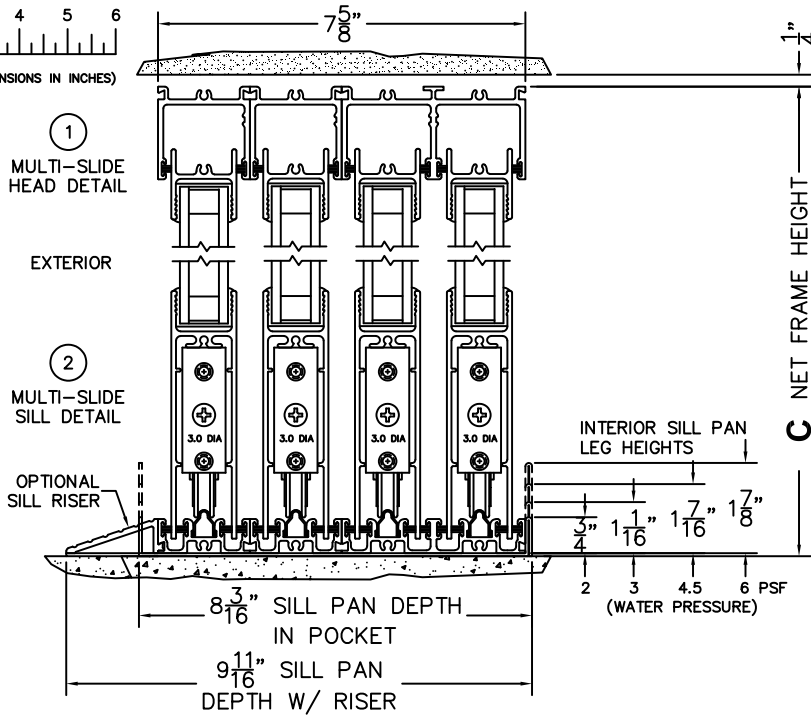

CALCULATED VALUES (FLEETWOOD SUPPLIED)

D (POCKET WIDTH)	
E (NET FRAME WTH)	
F (POCKET WIDTH)	
G (NET FRAME WTH)	

NOTES:

(USE RULER TO SCALE DIMENSIONS IN INCHES)

SCALE: 1/4

FLEETWOOD
WINDOWS & DOORS
FleetwoodUSA.com

NORWOOD 3070EX M/S
135°PXXXXXXXXP CUSTOM CONFIGURATION
NO SCREENS

ORDER NO.:

ITEM NO.:

*CAUTION: WHEN CONSTRUCTING POCKET NOTE THAT DAYLIGHT WIDTH DOES NOT INCLUDE 1" SET BACK FOR POST INTERLOCKER.

FLEETWOOD
WINDOWS & DOORS
FleetwoodUSA.com