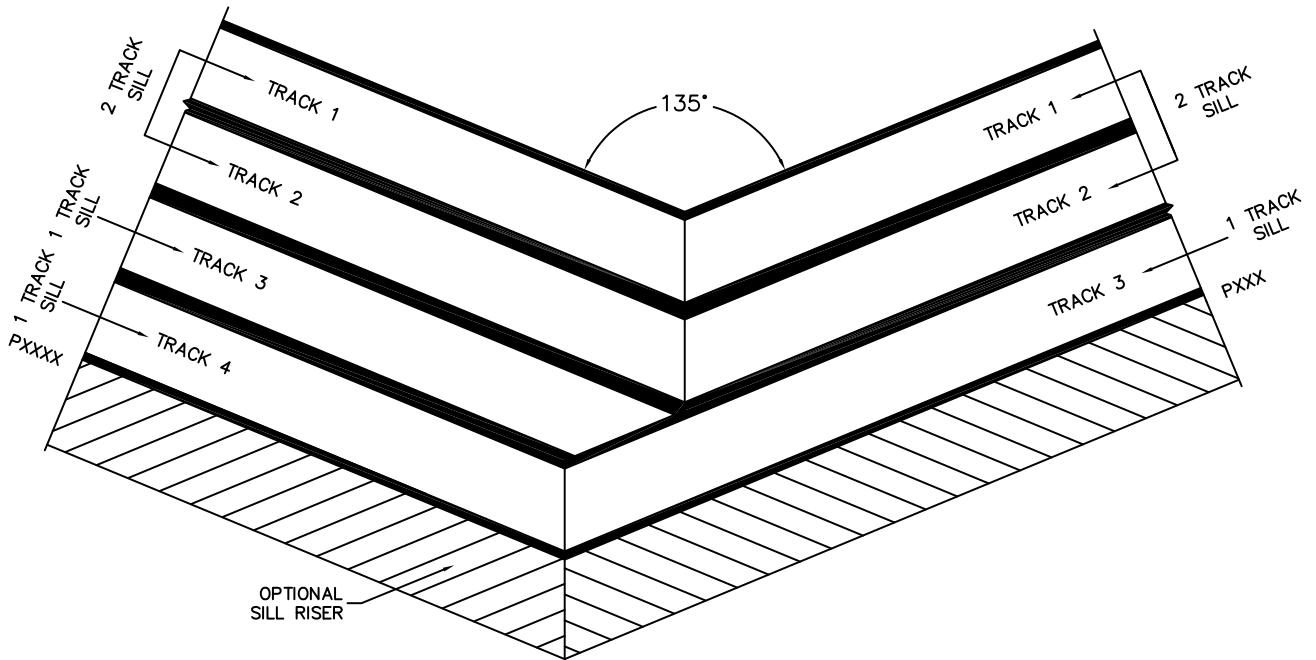

NORWOOD 3070EX M/S
135°PXXXXIXXXP CUSTOM CONFIG.
NO SCREENS

ORDER NO.:

ITEM NO.:

(USE RULER TO SCALE DIMENSIONS IN INCHES)

SCALE: 1/4

SILL TRACK MITRED CONNECTION