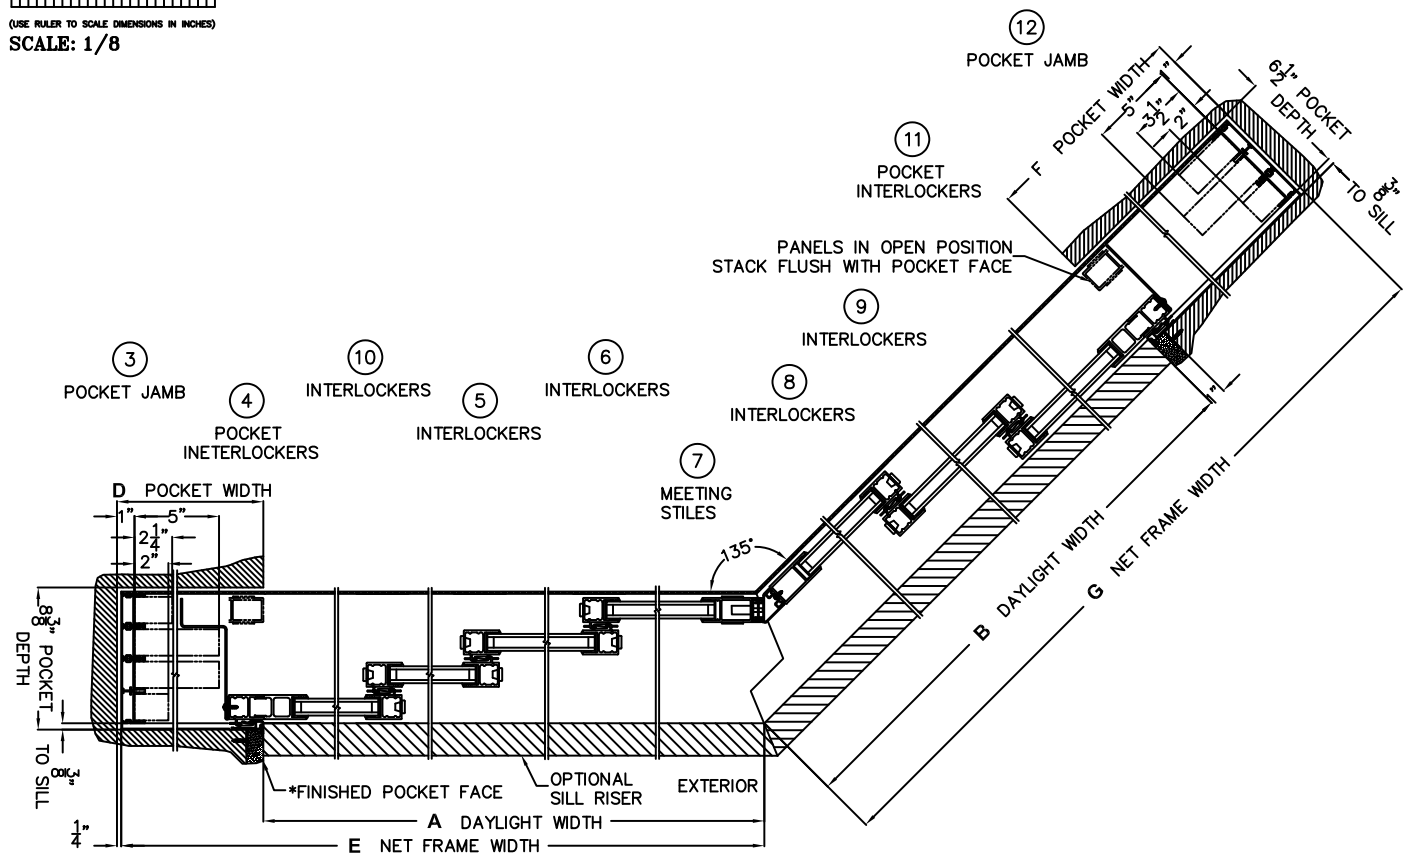

CALCULATED VALUES (FLEETWOOD SUPPLIED)

D (POCKET WIDTH)	
E (NET FRAME WTH)	
F (POCKET WIDTH)	
G (NET FRAME WTH)	

NOTES:

(USE RULER TO SCALE DIMENSIONS IN INCHES)

SCALE: 1/4

FLEETWOOD
WINDOWS & DOORS
FleetwoodUSA.com

NORWOOD 3070EX M/S
135°PXXXXXXXXP CUSTOM CONFIGURATION
NO SCREENS

ORDER NO.:

ITEM NO.:

*CAUTION: WHEN CONSTRUCTING POCKET NOTE THAT DAYLIGHT WIDTH DOES NOT INCLUDE 1" SET BACK FOR POST INTERLOCKER.

FLEETWOOD
WINDOWS & DOORS
FleetwoodUSA.com

NORWOOD 3070EX M/S
135°PXXXXIXXXP CUSTOM CONFIG.
NO SCREENS

ORDER NO.:

ITEM NO.:

(USE RULER TO SCALE DIMENSIONS IN INCHES)

SCALE: 1/4

SILL TRACK MITRED CONNECTION