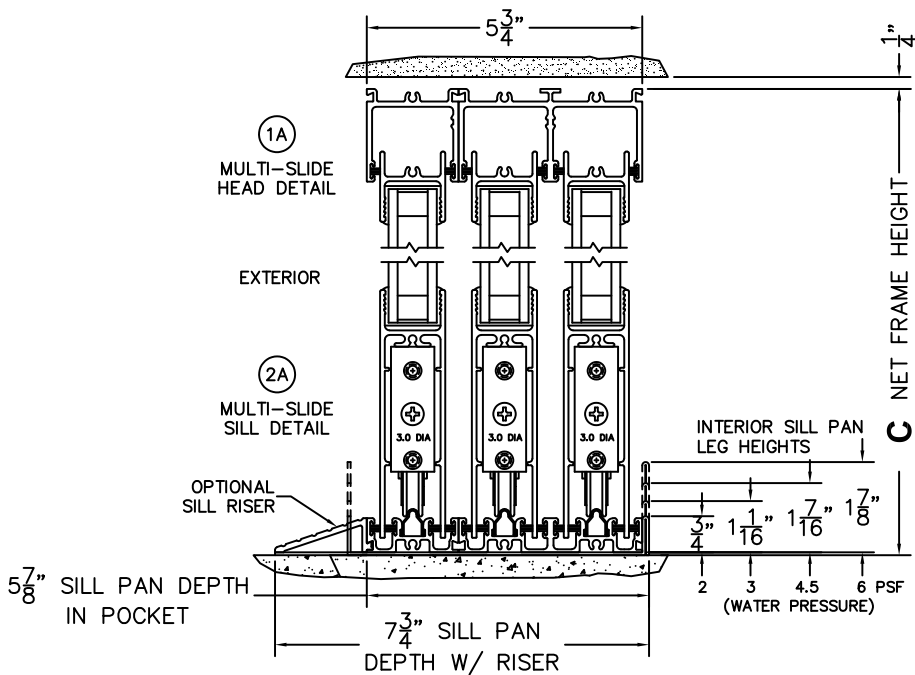

CALCULATED VALUES (FLEETWOOD SUPPLIED)

D (POCKET WIDTH)	
E (NET FRAME WTH)	
F (POCKET WIDTH)	
G (NET FRAME WTH)	

NOTES:

(USE RULER TO SCALE DIMENSIONS IN INCHES)

SCALE: 1/4

FLEETWOOD
WINDOWS & DOORS
FleetwoodUSA.com

NORWOOD 3070EX M/S
135°PXXXXXXXXP CUSTOM CONFIGURATION
NO SCREENS

ORDER NO.:

ITEM NO.:

*CAUTION: WHEN CONSTRUCTING POCKET NOTE THAT DAYLIGHT WIDTH DOES NOT INCLUDE 1" SET BACK FOR POST INTERLOCKER.

FLEETWOOD
WINDOWS & DOORS
FleetwoodUSA.com

NORWOOD 3070EX M/S
135°PXXXXIXXXP CUSTOM CONFIG.
NO SCREENS

ORDER NO.:

ITEM NO.:

(USE RULER TO SCALE DIMENSIONS IN INCHES)

SCALE: 1/4

SILL TRACK MITRED CONNECTION