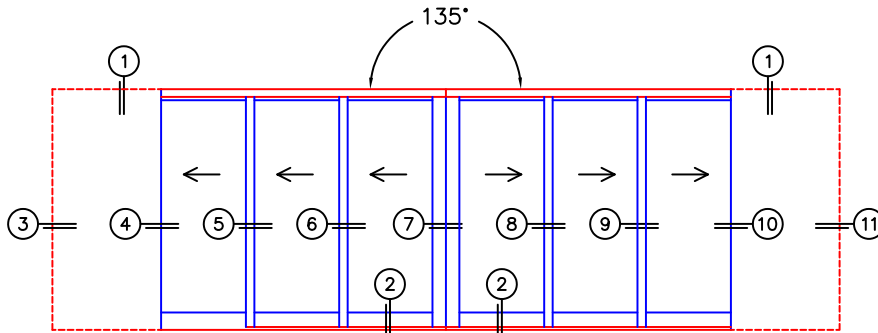

SILL PAN HEIGHT (INTERIOR LEG)
(3/4", 1-1/16", 1-7/16" OR 1-7/8")

CALCULATED VALUES (FLEETWOOD SUPPLIED)

D (POCKET WIDTH)

E (NET FRAME WIDTH)

F (POCKET WIDTH)

G (NET FRAME WIDTH)

NOTES:

(USE RULER TO SCALE DIMENSIONS IN INCHES)

SCALE: 1/4

PXXXIXXP DOOR SHOWN

(USE RULER TO SCALE DIMENSIONS IN INCHES)

SCALE: 1/8

*CAUTION: WHEN CONSTRUCTING POCKET NOTE THAT DAYLIGHT WIDTH DOES NOT INCLUDE 1" SET BACK FOR POST INTERLOCKER.

FLEETWOOD
WINDOWS & DOORS
FleetwoodUSA.com

NORWOOD 3070EX M/S
135°PXXXIXXXP CUSTOM CONFIG.
NO SCREENS

ORDER NO.:

ITEM NO.:

(USE RULER TO SCALE DIMENSIONS IN INCHES)

SCALE: 1/4