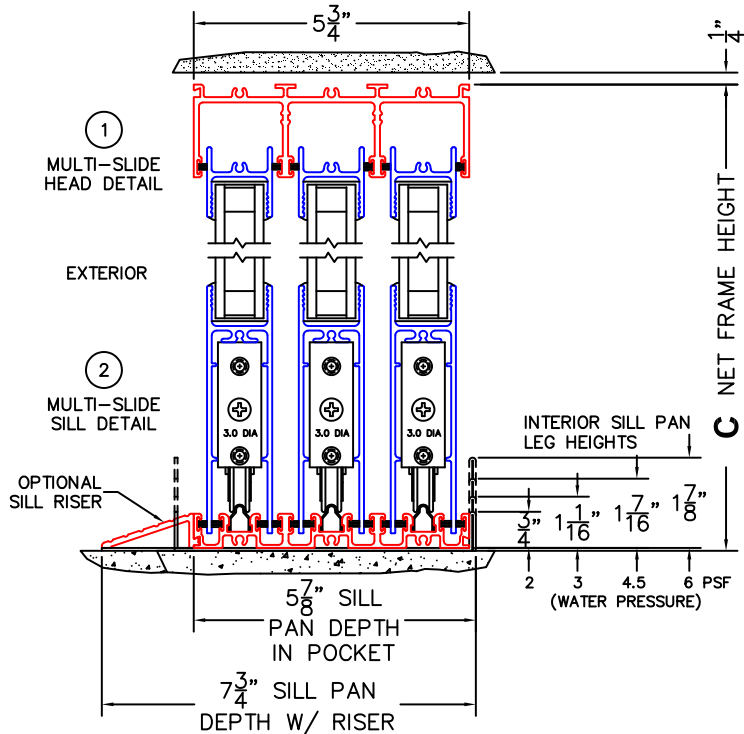

SILL PAN HEIGHT (INTERIOR LEG)
(3/4", 1-1/16", 1-7/16" OR 1-7/8")

CALCULATED VALUES (FLEETWOOD SUPPLIED)

D (POCKET WIDTH)

E (NET FRAME WIDTH)

F (POCKET WIDTH)

G (NET FRAME WIDTH)

NOTES:

(USE RULER TO SCALE DIMENSIONS IN INCHES)

SCALE: 1/4

PXXXIXXP DOOR SHOWN

(USE RULER TO SCALE DIMENSIONS IN INCHES)

SCALE: 1/8

*CAUTION: WHEN CONSTRUCTING POCKET NOTE THAT DAYLIGHT WIDTH DOES NOT INCLUDE 1" SET BACK FOR POST INTERLOCKER.

FLEETWOOD
WINDOWS & DOORS
FleetwoodUSA.com