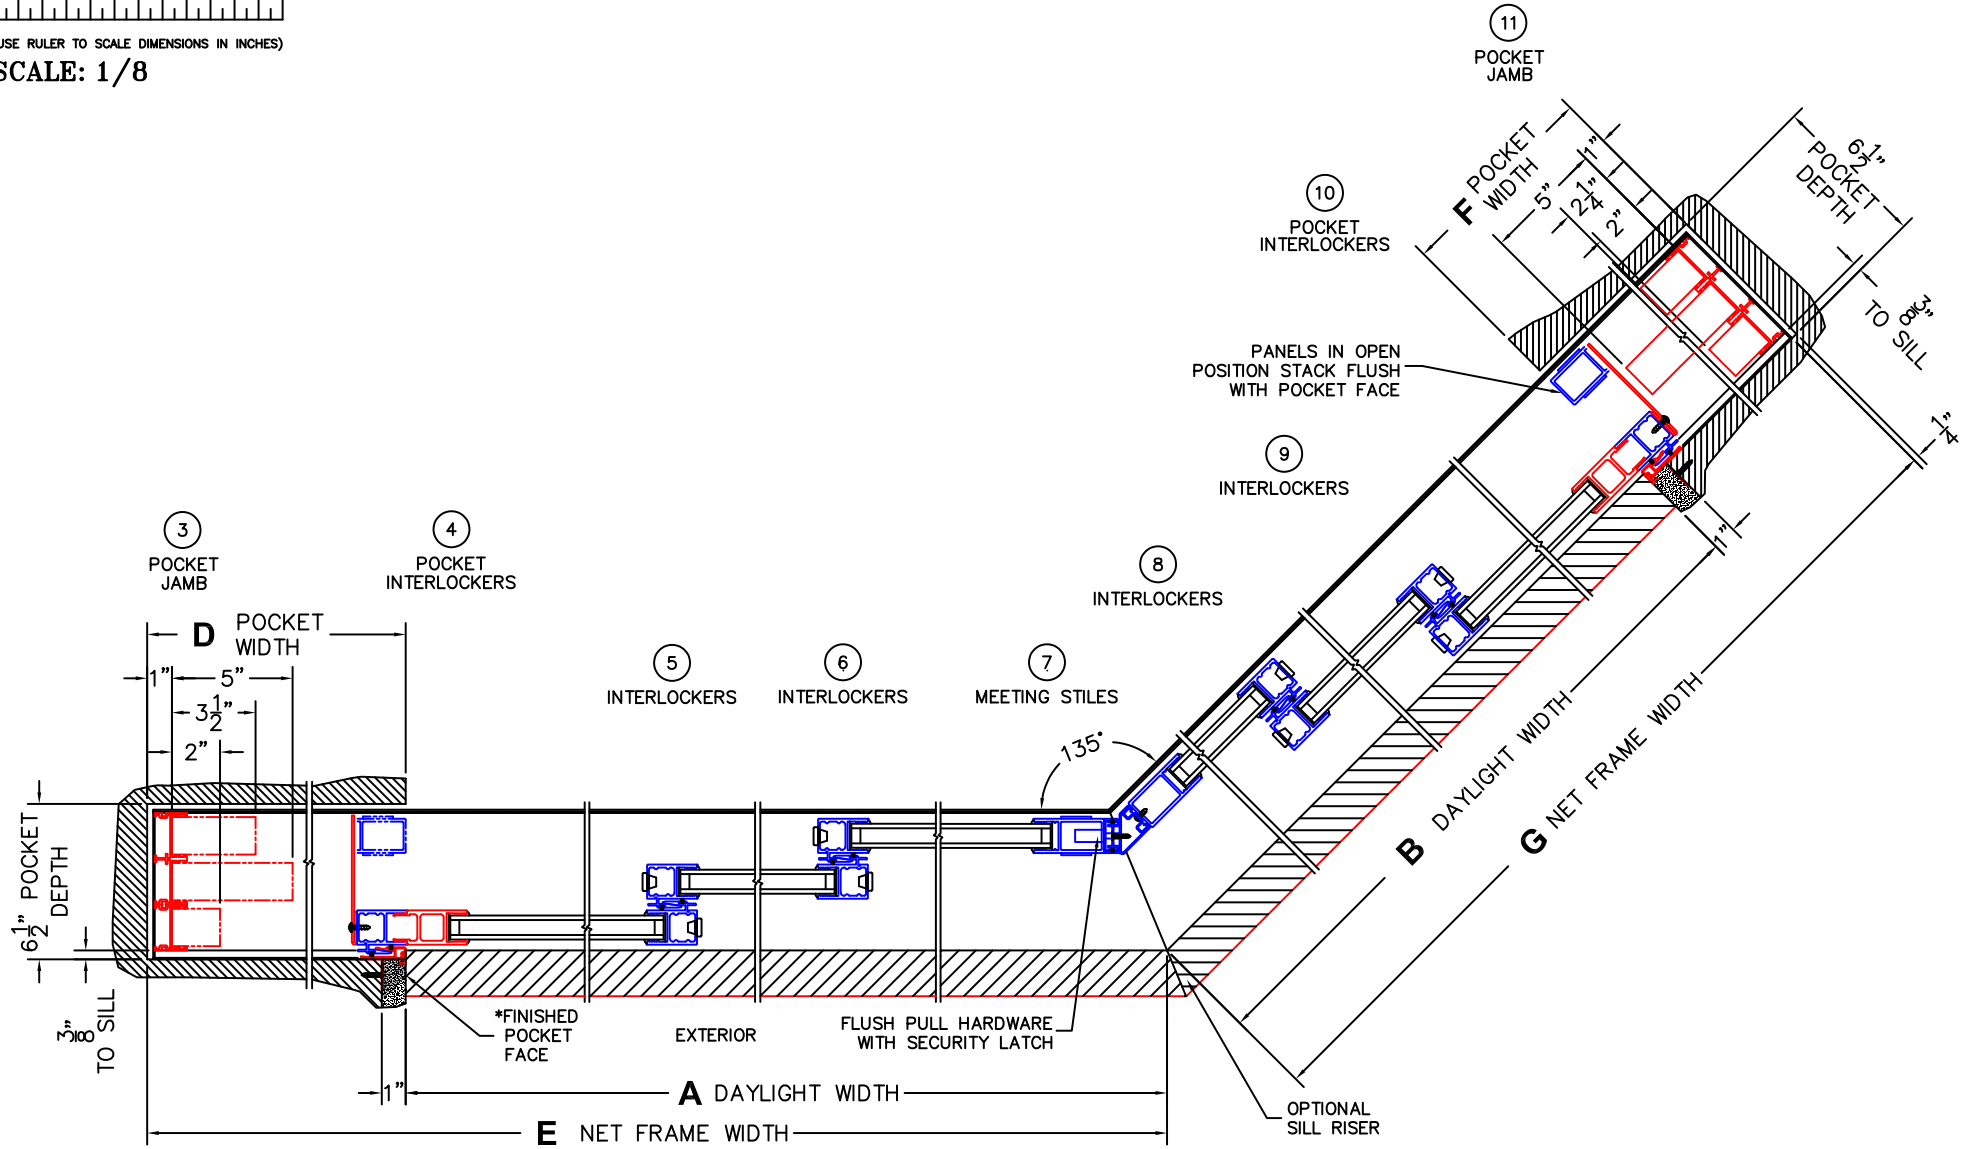

SILL PAN HEIGHT (INTERIOR LEG)
(3/4", 1-1/16", 1-7/16" OR 1-7/8")

CALCULATED VALUES (FLEETWOOD SUPPLIED)

D (POCKET WIDTH)

E (NET FRAME WIDTH)

F (POCKET WIDTH)

G (NET FRAME WIDTH)

NOTES:

(USE RULER TO SCALE DIMENSIONS IN INCHES)

SCALE: 1/4

PXXXIXXP DOOR SHOWN

(USE RULER TO SCALE DIMENSIONS IN INCHES)

SCALE: 1/8

*CAUTION: WHEN CONSTRUCTING POCKET NOTE THAT DAYLIGHT WIDTH DOES NOT INCLUDE 1" SET BACK FOR POST INTERLOCKER.

FLEETWOOD
WINDOWS & DOORS
FleetwoodUSA.com

NORWOOD 3070EX M/S
135°PXXXIXXXP CUSTOM CONFIG.
NO SCREENS

ORDER NO.:

ITEM NO.:

(USE RULER TO SCALE DIMENSIONS IN INCHES)

SCALE: 1/4