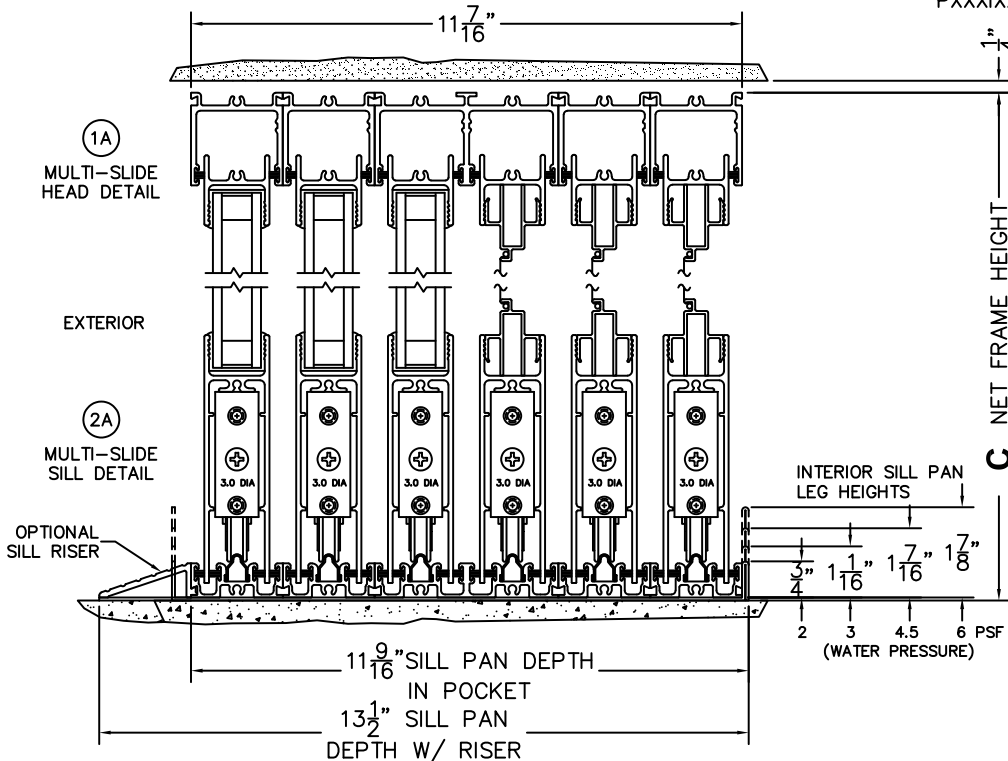

CALCULATED VALUES (FLEETWOOD SUPPLIED)

D (POCKET WIDTH)	
E (NET FRAME WIDTH)	
F (POCKET WIDTH)	
G (NET FRAME WIDTH)	

NOTES:

(USE RULER TO SCALE DIMENSIONS IN INCHES)

SCALE: 1/4

PXXXIXXP DOOR SHOWN

(USE RULER TO SCALE DIMENSIONS IN INCHES)

SCALE: 1/8

*CAUTION: WHEN CONSTRUCTING POCKET NOTE THAT DAYLIGHT WIDTH DOES NOT INCLUDE 1" SET BACK FOR POST INTERLOCKER.