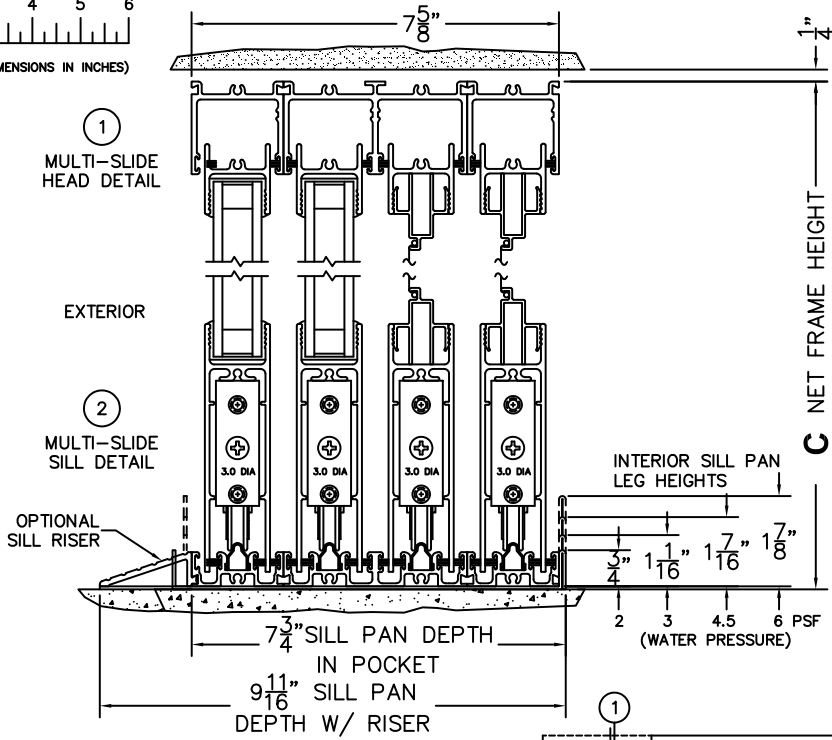

CALCULATED VALUES (FLEETWOOD SUPPLIED)

D (POCKET WIDTH)	
E (NET FRAME WIDTH)	
F (POCKET WIDTH)	
G (NET FRAME WIDTH)	

NOTES:

(USE RULER TO SCALE DIMENSIONS IN INCHES)

SCALE: 1/4

PXXXIXXP DOOR SHOWN

(USE RULER TO SCALE DIMENSIONS IN INCHES)

SCALE: 1/8

*CAUTION: WHEN CONSTRUCTING POCKET NOTE THAT DAYLIGHT WIDTH DOES NOT INCLUDE 1" SET BACK FOR POST INTERLOCKER.