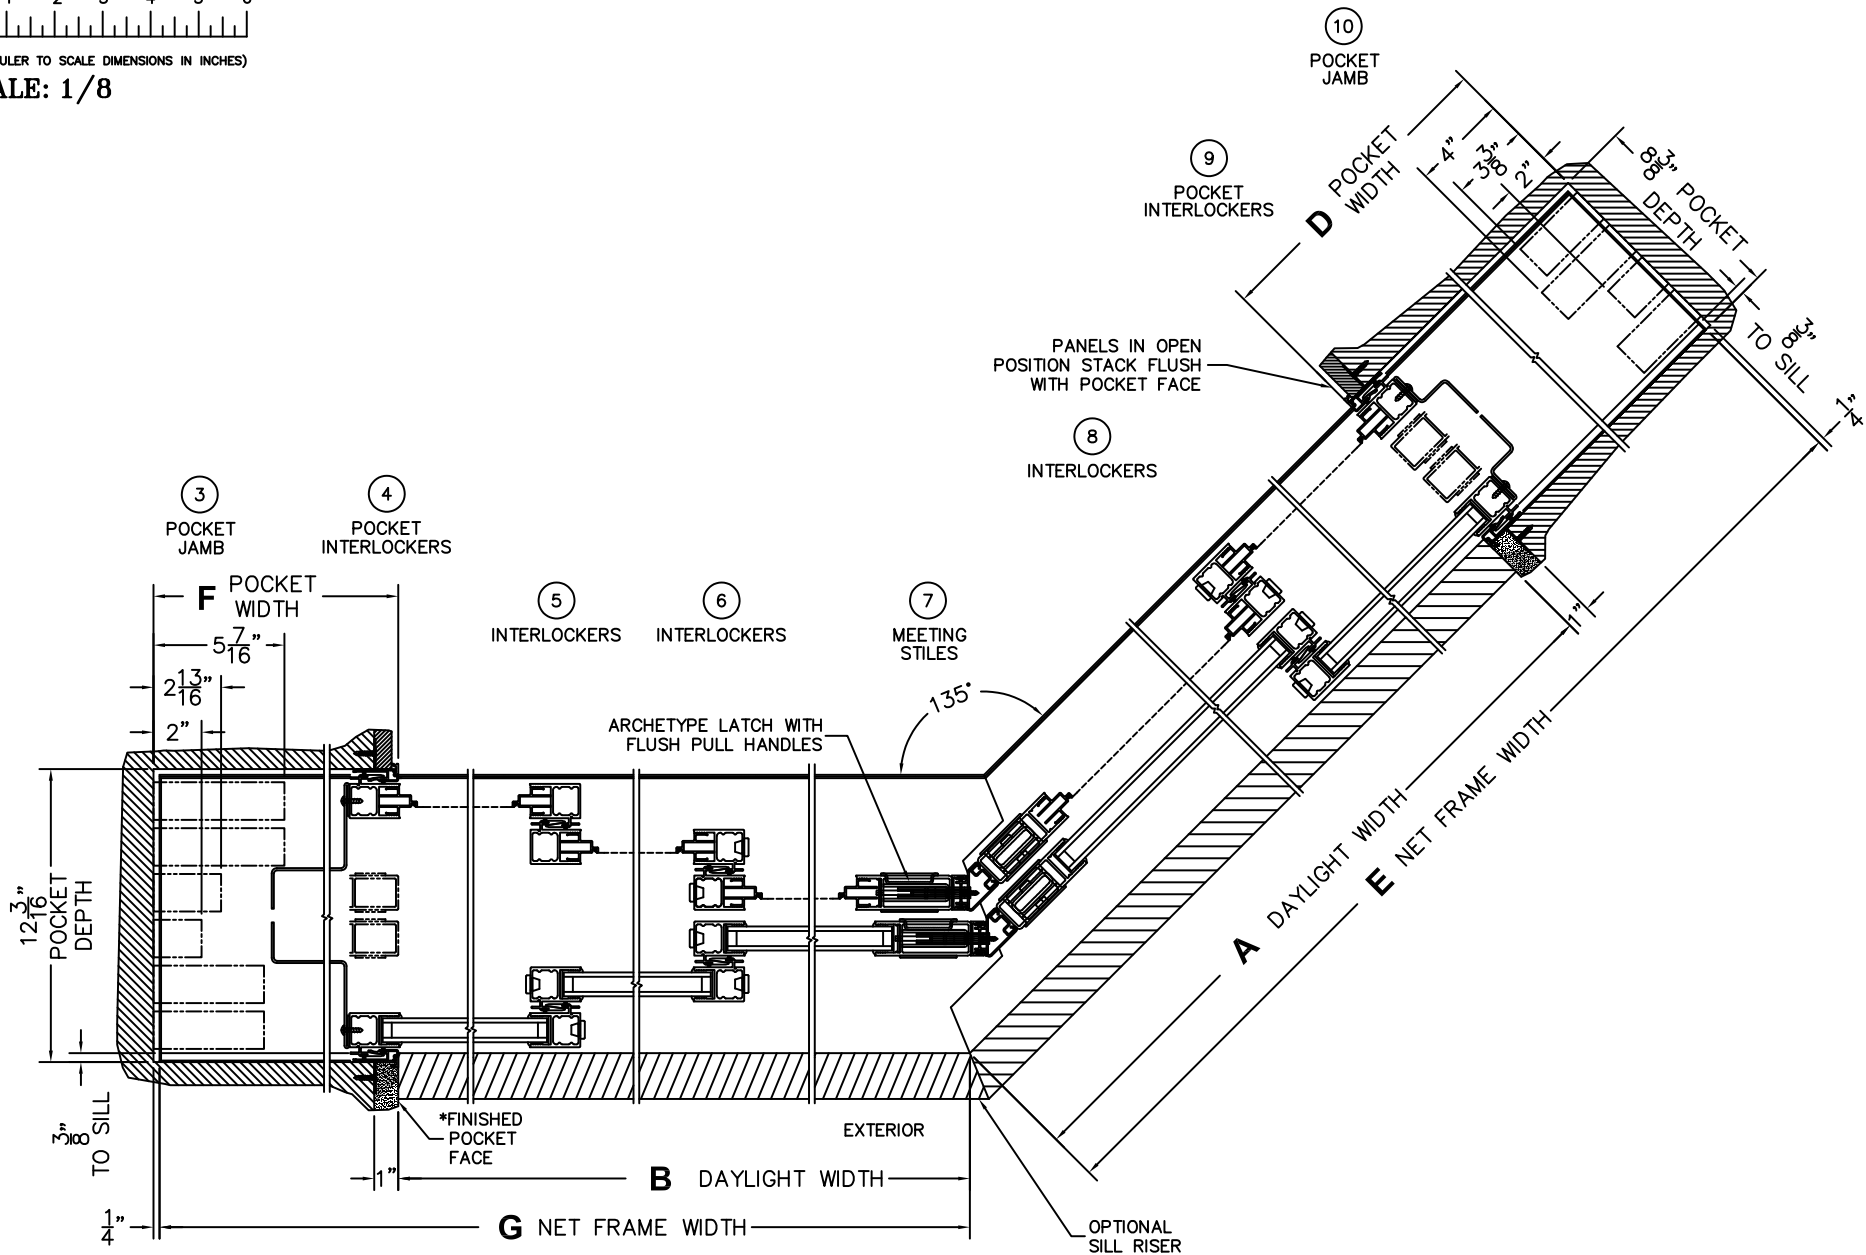

FLEETWOOD
WINDOWS & DOORS
FleetwoodUSA.com

NORWOOD 3070EX M/S
135°PXXXIXXP STANDARD CONFIGURATION
WITH SCREENS

ORDER NO.:

ITEM NO.:

REQUIRED DEALER INFO.

A (DAYLIGHT WIDTH)	
B (DAYLIGHT WIDTH)	
C (NET FRAME HEIGHT)	
SILL PAN HEIGHT(INTERIOR LEG)	(3/4", 1-1/16", 1-7/16" OR 1-7/8")

CALCULATED VALUES (FLEETWOOD SUPPLIED)

D (POCKET WIDTH)	
E (NET FRAME WIDTH)	
F (POCKET WIDTH)	
G (NET FRAME WIDTH)	

NOTES:

(USE RULER TO SCALE DIMENSIONS IN INCHES)

SCALE: 1/4

PXXXIXXP DOOR SHOWN

(USE RULER TO SCALE DIMENSIONS IN INCHES)

SCALE: 1/8

*CAUTION: WHEN CONSTRUCTING POCKET NOTE THAT DAYLIGHT WIDTH DOES NOT INCLUDE 1" SET BACK FOR POST INTERLOCKER.