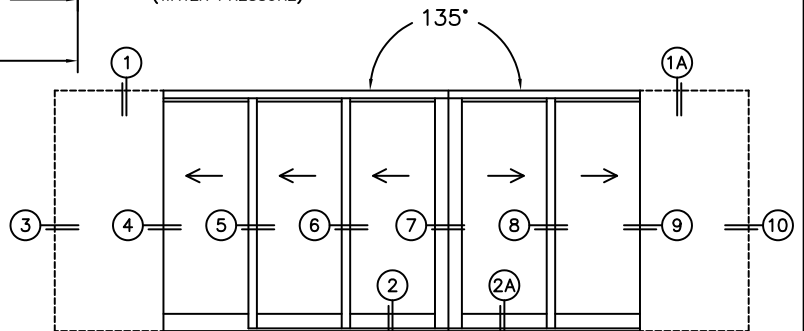

CALCULATED VALUES (FLEETWOOD SUPPLIED)

D (POCKET WIDTH)	
E (NET FRAME WIDTH)	
F (POCKET WIDTH)	
G (NET FRAME WIDTH)	

NOTES:

(USE RULER TO SCALE DIMENSIONS IN INCHES)

SCALE: 1/4

PXXXIXXP DOOR SHOWN

(USE RULER TO SCALE DIMENSIONS IN INCHES)

SCALE: 1/8

*CAUTION: WHEN CONSTRUCTING POCKET NOTE THAT DAYLIGHT WIDTH DOES NOT INCLUDE 1" SET BACK FOR POST INTERLOCKER.