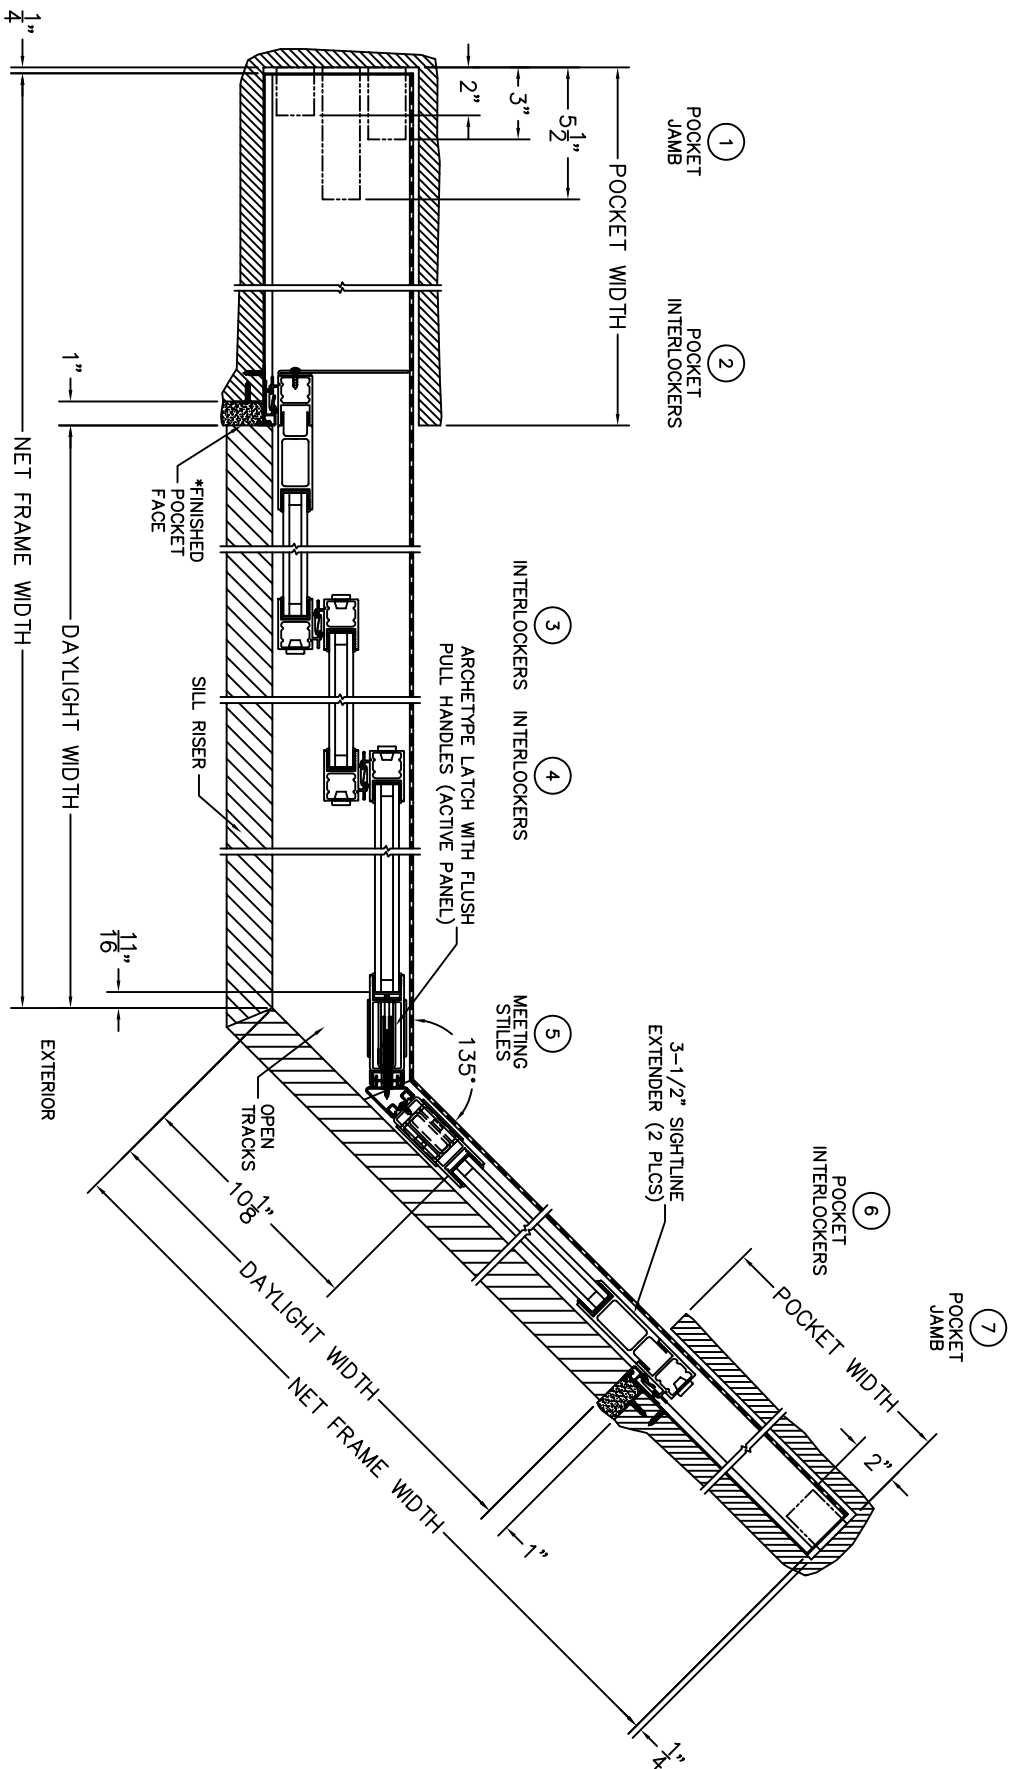

FLEETWOOD
WINDOWS & DOORS
FleetwoodUSA.com

NORWOOD 3070EX M/S
135°PXXXIXP CUSTOM CONFIGURATION
NO SCREENS

ORDER NO.:
ITEM NO.:

SCALE: 1/8

*CAUTION: WHEN CONSTRUCTING POCKET NOTE THAT DAYLIGHT WIDTH DOES NOT INCLUDE 1" SET BACK FOR POST INTERLOCKER.