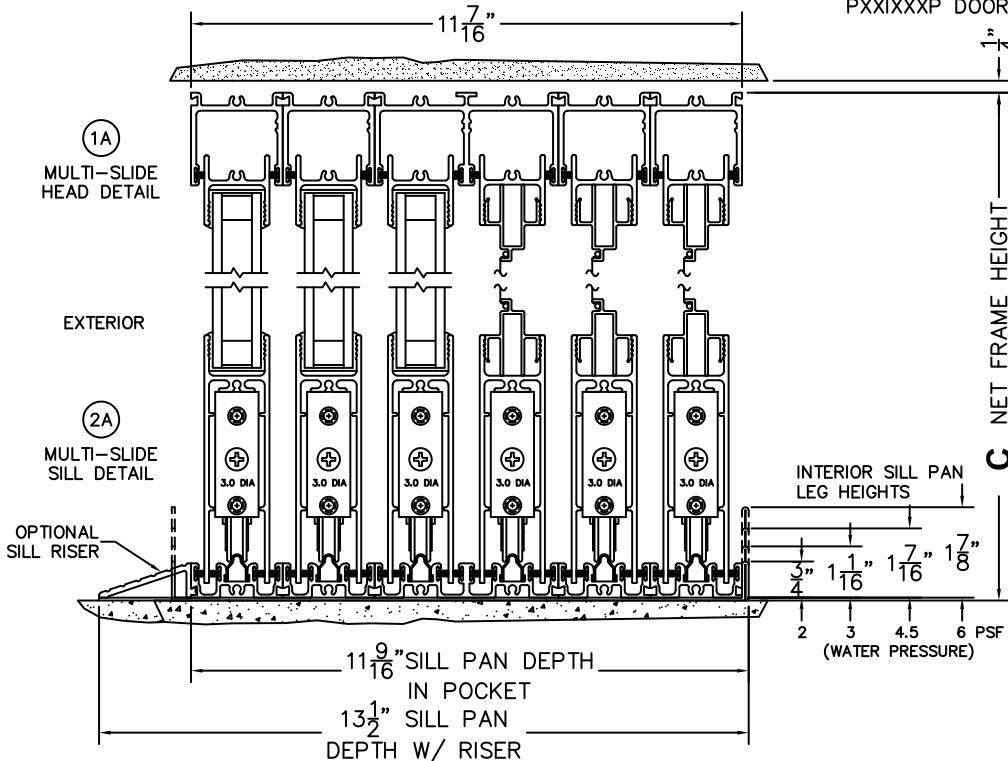

CALCULATED VALUES (FLEETWOOD SUPPLIED)

D (POCKET WIDTH)	
E (NET FRAME WIDTH)	
F (POCKET WIDTH)	
G (NET FRAME WIDTH)	

NOTES:

(USE RULER TO SCALE DIMENSIONS IN INCHES)

SCALE: 1/4

PXXIXXP DOOR SHOWN

(USE RULER TO SCALE DIMENSIONS IN INCHES)

SCALE: 1/8

*CAUTION: WHEN CONSTRUCTING POCKET NOTE THAT DAYLIGHT WIDTH DOES NOT INCLUDE 1" SET BACK FOR POST INTERLOCKER.

FLEETWOOD
WINDOWS & DOORS
FleetwoodUSA.com

NORWOOD 3070EX M/S
135°PXXIXXP STANDARD CONFIG.
WITH SCREENS

ORDER NO.:

ITEM NO.:

(USE RULER TO SCALE DIMENSIONS IN INCHES)

SCALE: 1/4