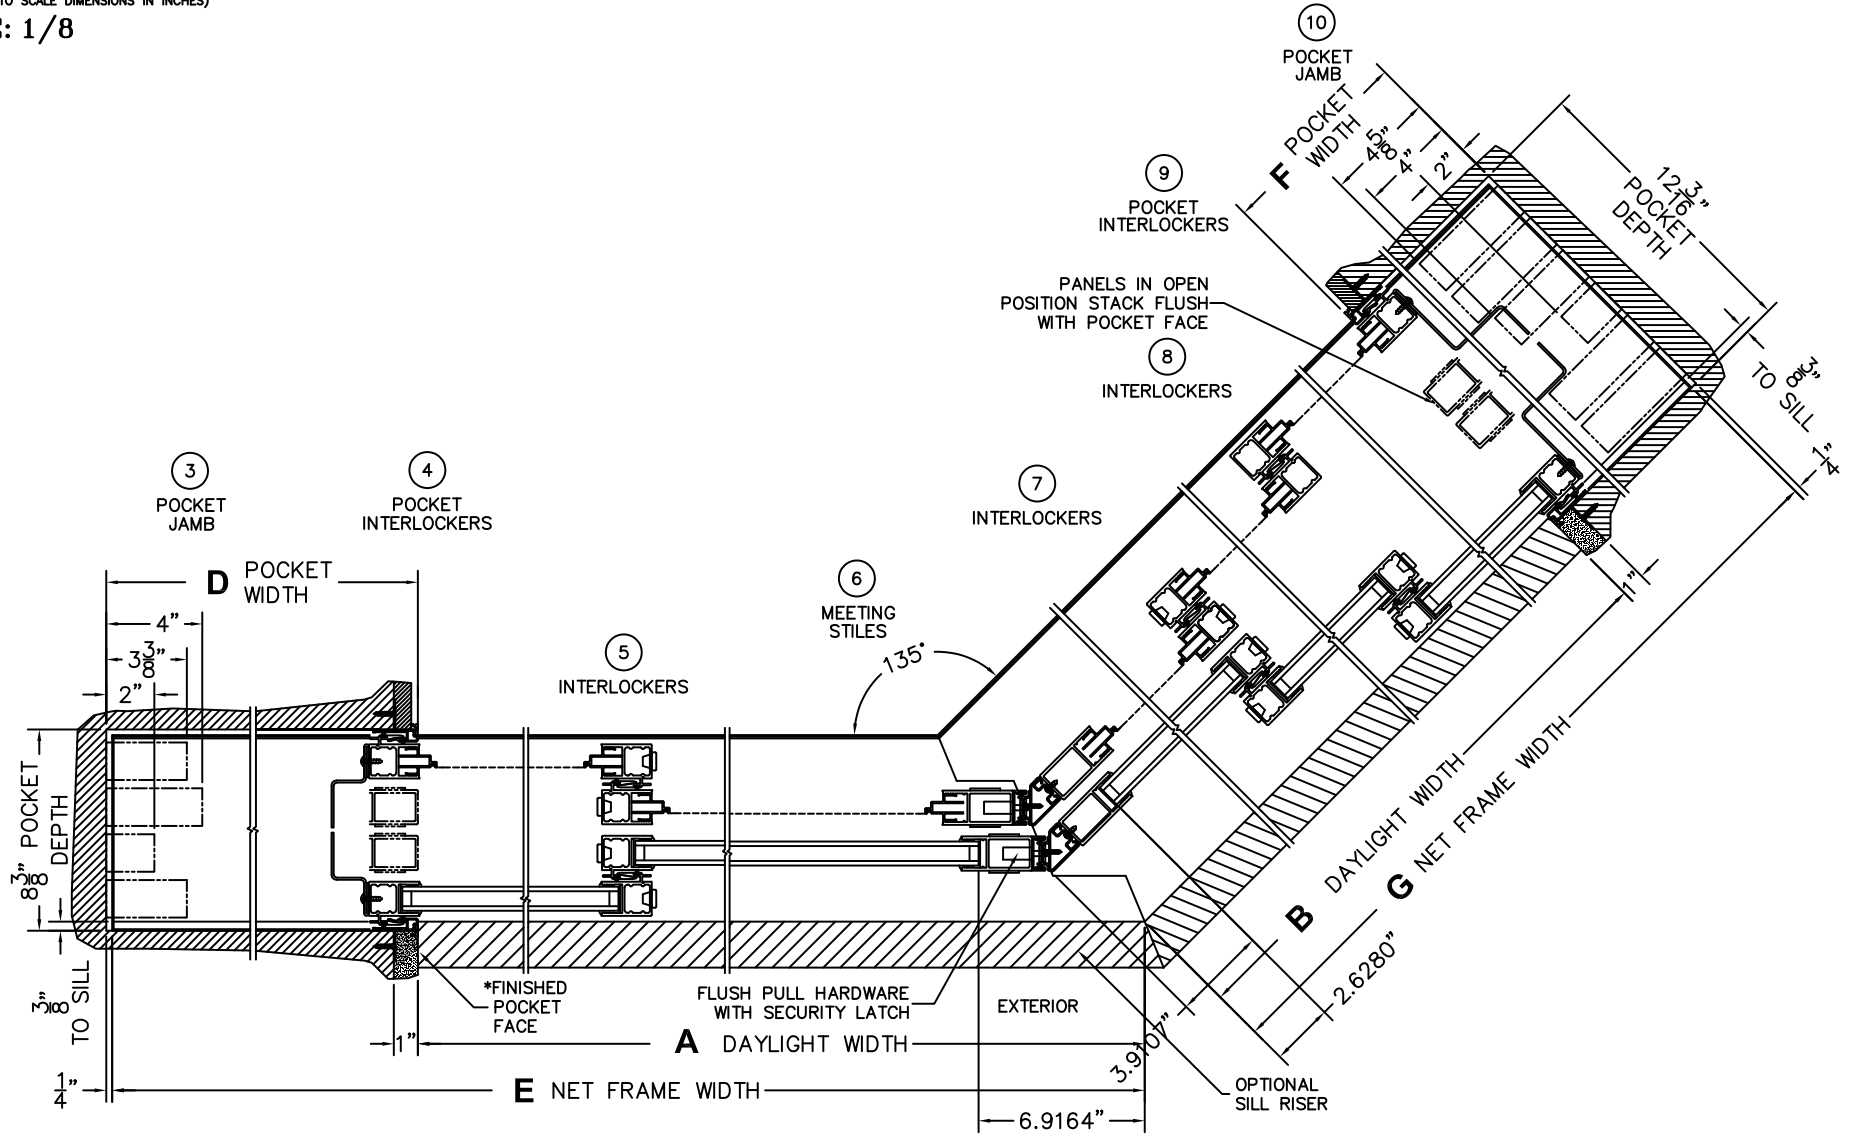

FLEETWOOD
WINDOWS & DOORS
FleetwoodUSA.com

NORWOOD 3070EX M/S
135°PXXIXXP STANDARD CONFIG.
WITH SCREENS

ORDER NO.:

ITEM NO.:

REQUIRED DEALER INFO.

A (DAYLIGHT WIDTH)	
B (DAYLIGHT WIDTH)	
C (NET FRAME HEIGHT)	
SILL PAN HEIGHT(INTERIOR LEG)	(3/4", 1-1/16", 1-7/16" OR 1-7/8")

CALCULATED VALUES (FLEETWOOD SUPPLIED)

D (POCKET WIDTH)	
E (NET FRAME WIDTH)	
F (POCKET WIDTH)	
G (NET FRAME WIDTH)	

NOTES:

(USE RULER TO SCALE DIMENSIONS IN INCHES)

SCALE: 1/4

PXXIXXP DOOR SHOWN

(USE RULER TO SCALE DIMENSIONS IN INCHES)

SCALE: 1/8

*CAUTION: WHEN CONSTRUCTING POCKET NOTE THAT DAYLIGHT WIDTH DOES NOT INCLUDE 1" SET BACK FOR POST INTERLOCKER.

FLEETWOOD
WINDOWS & DOORS
FleetwoodUSA.com

NORWOOD 3070EX M/S
135°PXXIXXP STANDARD CONFIG.
WITH SCREENS

ORDER NO.:

ITEM NO.:

(USE RULER TO SCALE DIMENSIONS IN INCHES)

SCALE: 1/4