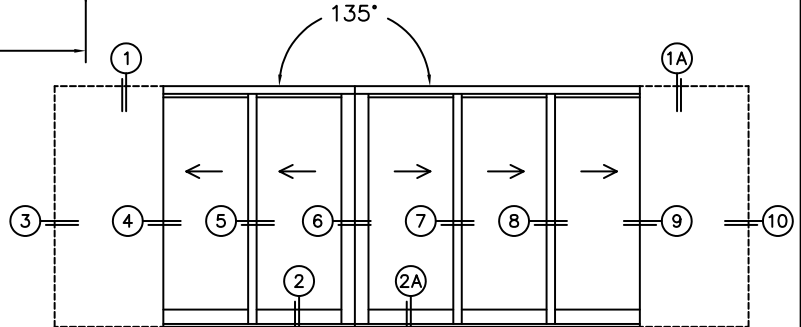

CALCULATED VALUES (FLEETWOOD SUPPLIED)

D (POCKET WIDTH)	
E (NET FRAME WIDTH)	
F (POCKET WIDTH)	
G (NET FRAME WIDTH)	

NOTES:

(USE RULER TO SCALE DIMENSIONS IN INCHES)

SCALE: 1/4

PXXIXXP DOOR SHOWN

(USE RULER TO SCALE DIMENSIONS IN INCHES)

SCALE: 1/8

*CAUTION: WHEN CONSTRUCTING POCKET NOTE THAT DAYLIGHT WIDTH DOES NOT INCLUDE 1" SET BACK FOR POST INTERLOCKER.

FLEETWOOD
WINDOWS & DOORS
FleetwoodUSA.com

NORWOOD 3070EX M/S
135°PXXIXXP STANDARD CONFIG.
WITH SCREENS

ORDER NO.:

ITEM NO.:

(USE RULER TO SCALE DIMENSIONS IN INCHES)

SCALE: 1/4