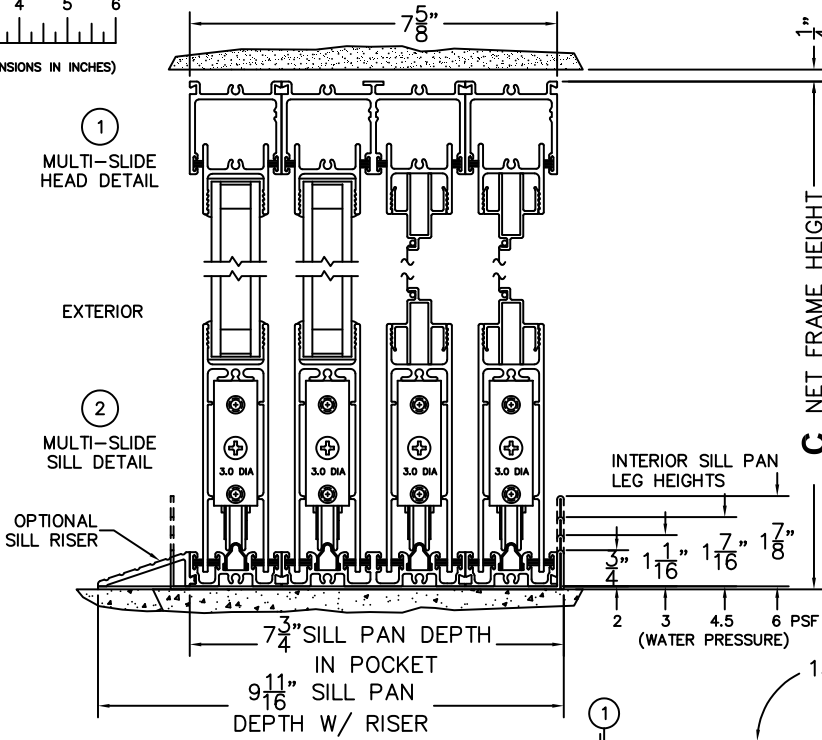

CALCULATED VALUES (FLEETWOOD SUPPLIED)

D (POCKET WIDTH)	
E (NET FRAME WIDTH)	
F (POCKET WIDTH)	
G (NET FRAME WIDTH)	

NOTES:

(USE RULER TO SCALE DIMENSIONS IN INCHES)

SCALE: 1/4

PXXIXXP DOOR SHOWN

(USE RULER TO SCALE DIMENSIONS IN INCHES)

SCALE: 1/8

*CAUTION: WHEN CONSTRUCTING POCKET NOTE THAT DAYLIGHT WIDTH DOES NOT INCLUDE 1" SET BACK FOR POST INTERLOCKER.

FLEETWOOD
WINDOWS & DOORS
FleetwoodUSA.com

NORWOOD 3070EX M/S
135°PXXIXXP STANDARD CONFIG.
WITH SCREENS

ORDER NO.:

ITEM NO.:

(USE RULER TO SCALE DIMENSIONS IN INCHES)

SCALE: 1/4