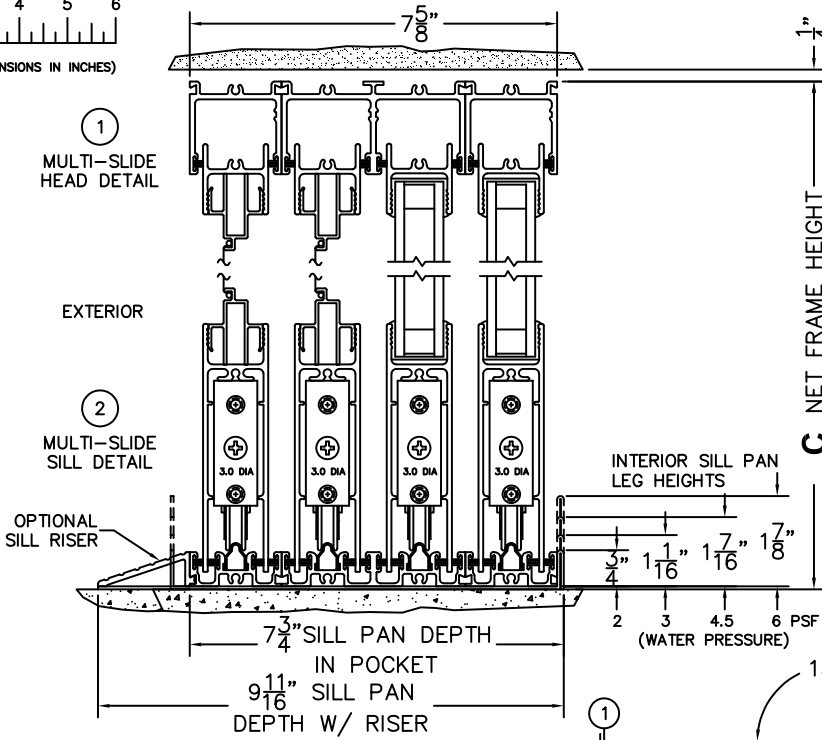

CALCULATED VALUES (FLEETWOOD SUPPLIED)

D (POCKET WIDTH)	
E (NET FRAME WIDTH)	
F (POCKET WIDTH)	
G (NET FRAME WIDTH)	

NOTES:

(USE RULER TO SCALE DIMENSIONS IN INCHES)

SCALE: 1/4

PXXIXXP DOOR SHOWN

NORWOOD 3070EX M/S
135°PXXIXXP STANDARD CONFIGURATION
WITH SCREENS

ORDER NO.:

ITEM NO.:

(USE RULER TO SCALE DIMENSIONS IN INCHES)

SCALE: 1/8

*CAUTION: WHEN CONSTRUCTING POCKET NOTE THAT DAYLIGHT WIDTH DOES NOT INCLUDE 1" SET BACK FOR POST INTERLOCKER.

FLEETWOOD
WINDOWS & DOORS
FleetwoodUSA.com

NORWOOD 3070EX M/S
135°PXXIXXP STANDARD CONFIG.
WITH SCREENS

ORDER NO.:

ITEM NO.:

(USE RULER TO SCALE DIMENSIONS IN INCHES)

SCALE: 1/4