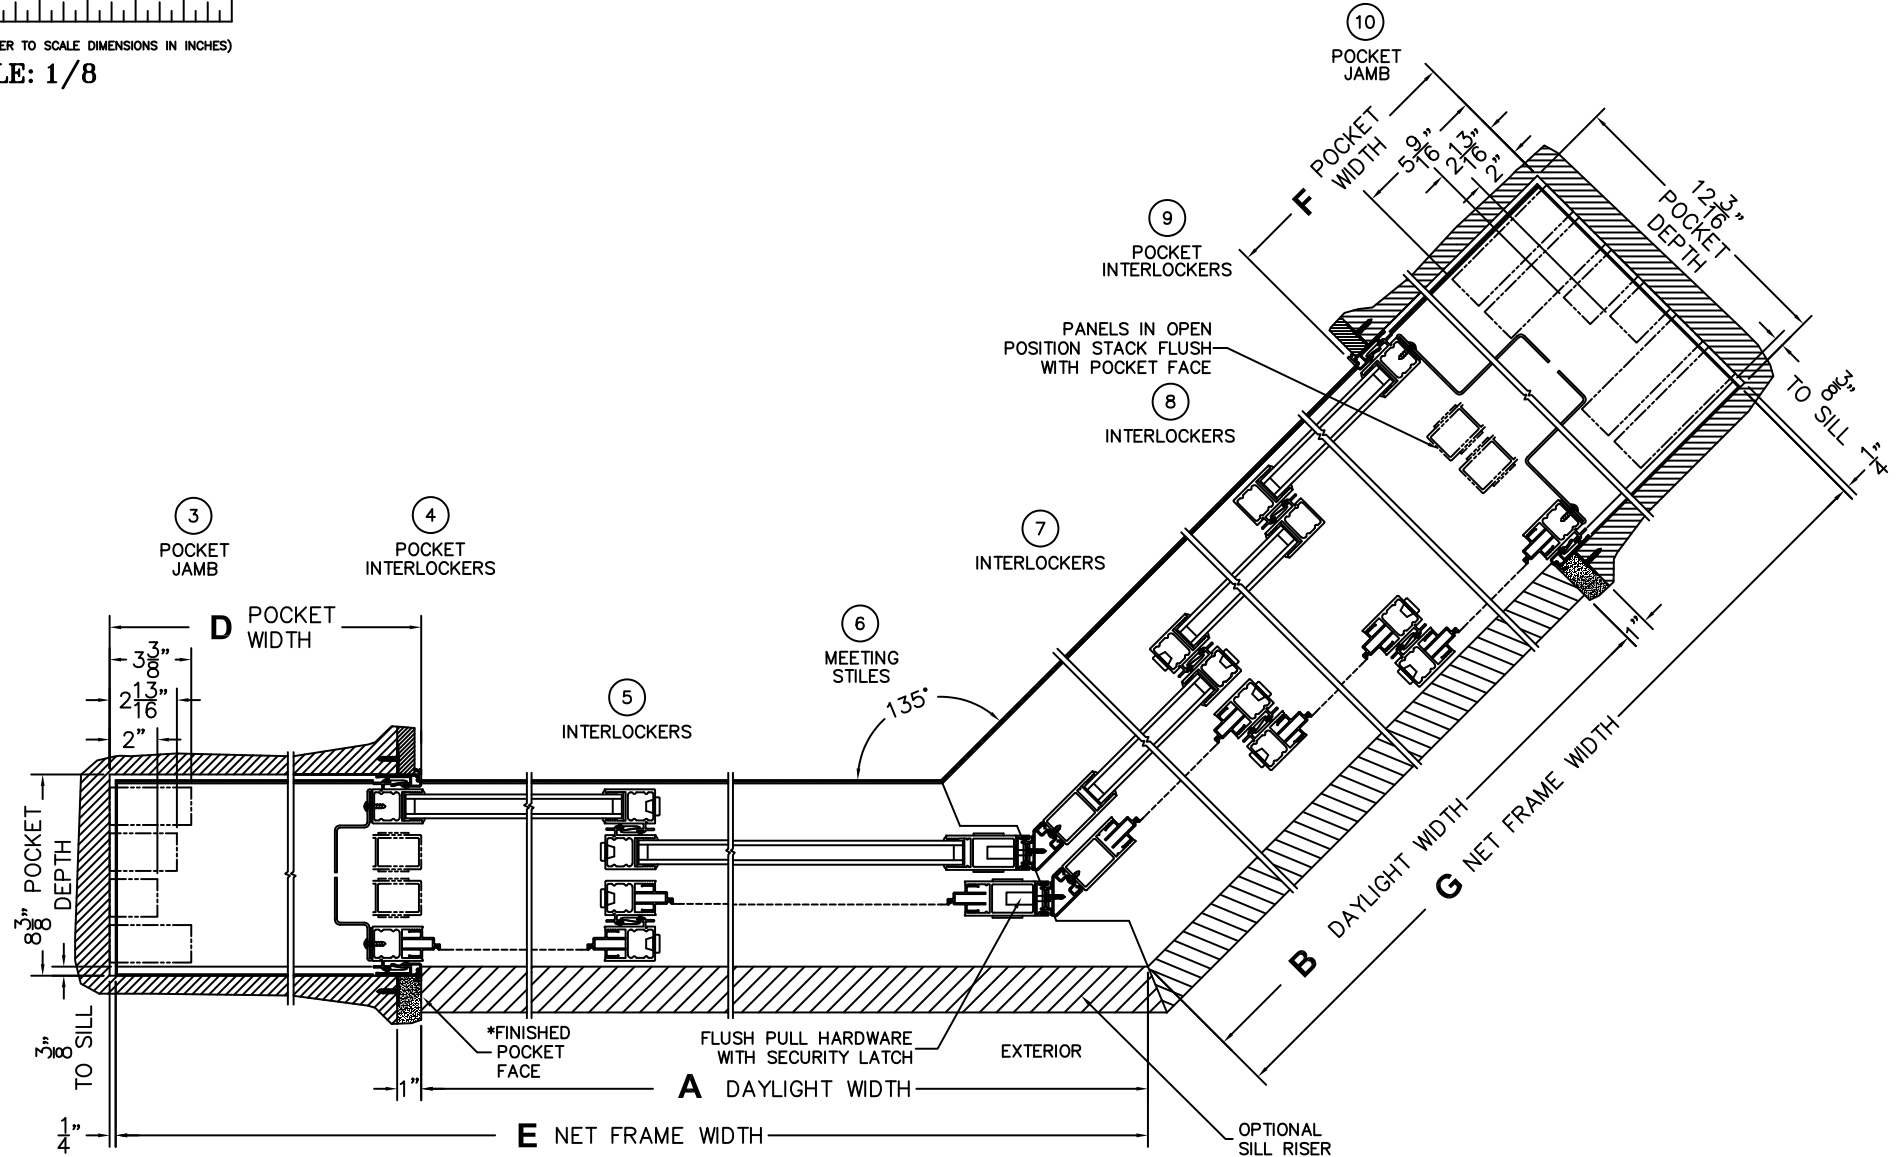

FLEETWOOD
WINDOWS & DOORS
FleetwoodUSA.com

NORWOOD 3070EX M/S
135°PXXIXXP STANDARD CONFIG.
WITH SCREENS

ORDER NO.:

ITEM NO.:

REQUIRED DEALER INFO.

A (DAYLIGHT WIDTH)	
B (DAYLIGHT WIDTH)	
C (NET FRAME HEIGHT)	
SILL PAN HEIGHT(INTERIOR LEG)	(3/4", 1-1/16", 1-7/16" OR 1-7/8")

CALCULATED VALUES (FLEETWOOD SUPPLIED)

D (POCKET WIDTH)	
E (NET FRAME WIDTH)	
F (POCKET WIDTH)	
G (NET FRAME WIDTH)	

NOTES:

(USE RULER TO SCALE DIMENSIONS IN INCHES)

SCALE: 1/4

PXXIXXP DOOR SHOWN

NORWOOD 3070EX M/S
135°PXXIXXP STANDARD CONFIGURATION
WITH SCREENS

ORDER NO.:

ITEM NO.:

(USE RULER TO SCALE DIMENSIONS IN INCHES)

SCALE: 1/8

*CAUTION: WHEN CONSTRUCTING POCKET NOTE THAT DAYLIGHT WIDTH DOES NOT INCLUDE 1" SET BACK FOR POST INTERLOCKER.

FLEETWOOD
WINDOWS & DOORS
FleetwoodUSA.com

NORWOOD 3070EX M/S
135°PXXIXXP STANDARD CONFIG.
WITH SCREENS

ORDER NO.:

ITEM NO.:

(USE RULER TO SCALE DIMENSIONS IN INCHES)

SCALE: 1/4