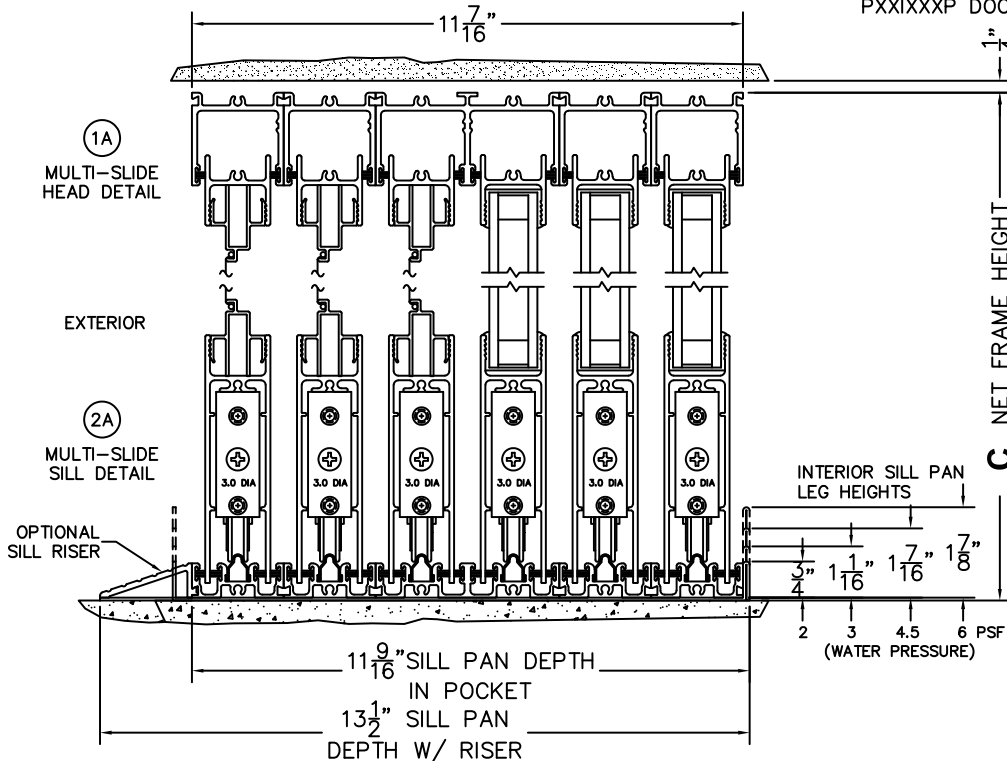

CALCULATED VALUES (FLEETWOOD SUPPLIED)

D (POCKET WIDTH)	
E (NET FRAME WIDTH)	
F (POCKET WIDTH)	
G (NET FRAME WIDTH)	

NOTES:

(USE RULER TO SCALE DIMENSIONS IN INCHES)

SCALE: 1/4

PXXIXXP DOOR SHOWN

NORWOOD 3070EX M/S
135°PXXIXXP STANDARD CONFIGURATION
WITH SCREENS

ORDER NO.:

ITEM NO.:

(USE RULER TO SCALE DIMENSIONS IN INCHES)

SCALE: 1/8

*CAUTION: WHEN CONSTRUCTING POCKET NOTE THAT DAYLIGHT WIDTH DOES NOT INCLUDE 1" SET BACK FOR POST INTERLOCKER.

FLEETWOOD
WINDOWS & DOORS
FleetwoodUSA.com

NORWOOD 3070EX M/S
135°PXXIXXP STANDARD CONFIG.
WITH SCREENS

ORDER NO.:

ITEM NO.:

(USE RULER TO SCALE DIMENSIONS IN INCHES)

SCALE: 1/4