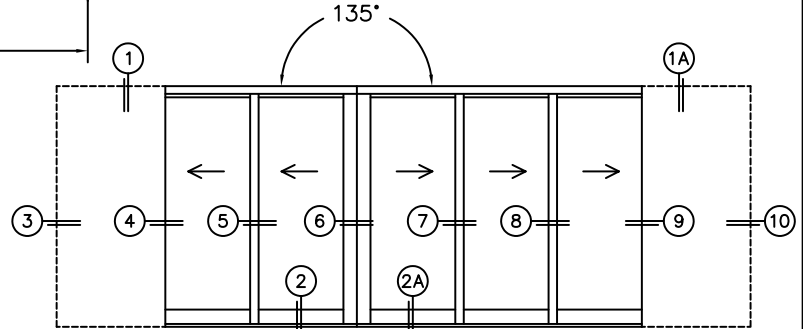

CALCULATED VALUES (FLEETWOOD SUPPLIED)

D (POCKET WIDTH)	
E (NET FRAME WIDTH)	
F (POCKET WIDTH)	
G (NET FRAME WIDTH)	

NOTES:

(USE RULER TO SCALE DIMENSIONS IN INCHES)

SCALE: 1/4

PXXIXXP DOOR SHOWN

NORWOOD 3070EX M/S
135°PXXIXXP STANDARD CONFIGURATION
WITH SCREENS

ORDER NO.:

ITEM NO.:

(USE RULER TO SCALE DIMENSIONS IN INCHES)

SCALE: 1/8

*CAUTION: WHEN CONSTRUCTING POCKET NOTE THAT DAYLIGHT WIDTH DOES NOT INCLUDE 1" SET BACK FOR POST INTERLOCKER.

FLEETWOOD
WINDOWS & DOORS
FleetwoodUSA.com

NORWOOD 3070EX M/S
135°PXXIXXP STANDARD CONFIG.
WITH SCREENS

ORDER NO.:

ITEM NO.:

(USE RULER TO SCALE DIMENSIONS IN INCHES)

SCALE: 1/4