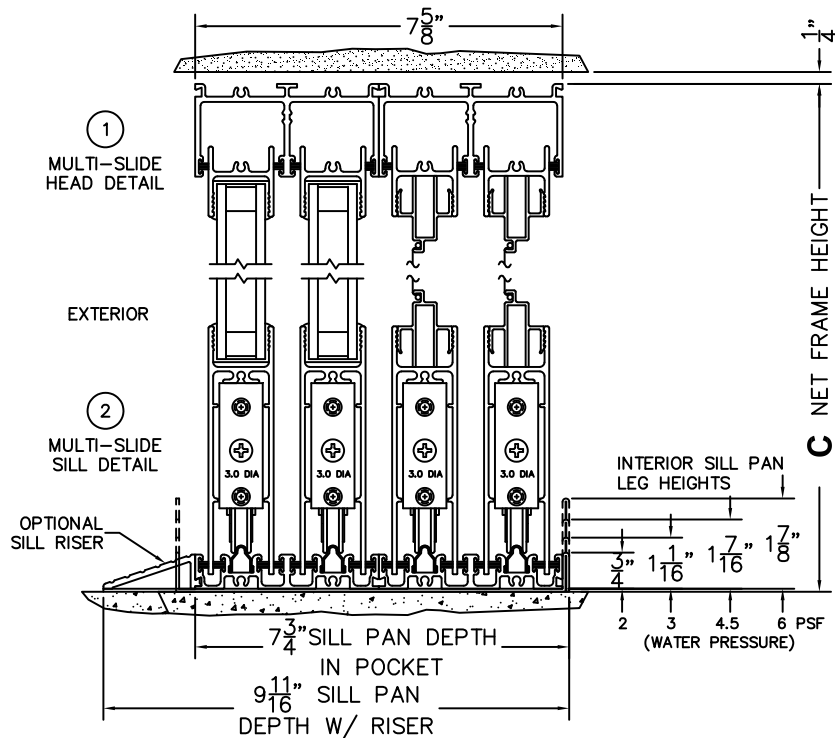

CALCULATED VALUES (FLEETWOOD SUPPLIED)

D (POCKET WIDTH)	
E (NET FRAME WIDTH)	
F (POCKET WIDTH)	
G (NET FRAME WIDTH)	

NOTES:

(USE RULER TO SCALE DIMENSIONS IN INCHES)

SCALE: 1/4

PXXIXXP DOOR SHOWN

NORWOOD 3070EX M/S
135°PXXIXXP STANDARD CONFIGURATION
WITH SCREENS

ORDER NO.:

ITEM NO.:

(USE RULER TO SCALE DIMENSIONS IN INCHES)

SCALE: 1/8

*CAUTION: WHEN CONSTRUCTING POCKET NOTE THAT DAYLIGHT WIDTH DOES NOT INCLUDE 1" SET BACK FOR POST INTERLOCKER.

FLEETWOOD
WINDOWS & DOORS
FleetwoodUSA.com

NORWOOD 3070EX M/S
135°PXXIXXP STANDARD CONFIG.
WITH SCREENS

ORDER NO.:

ITEM NO.:

(USE RULER TO SCALE DIMENSIONS IN INCHES)

SCALE: 1/4