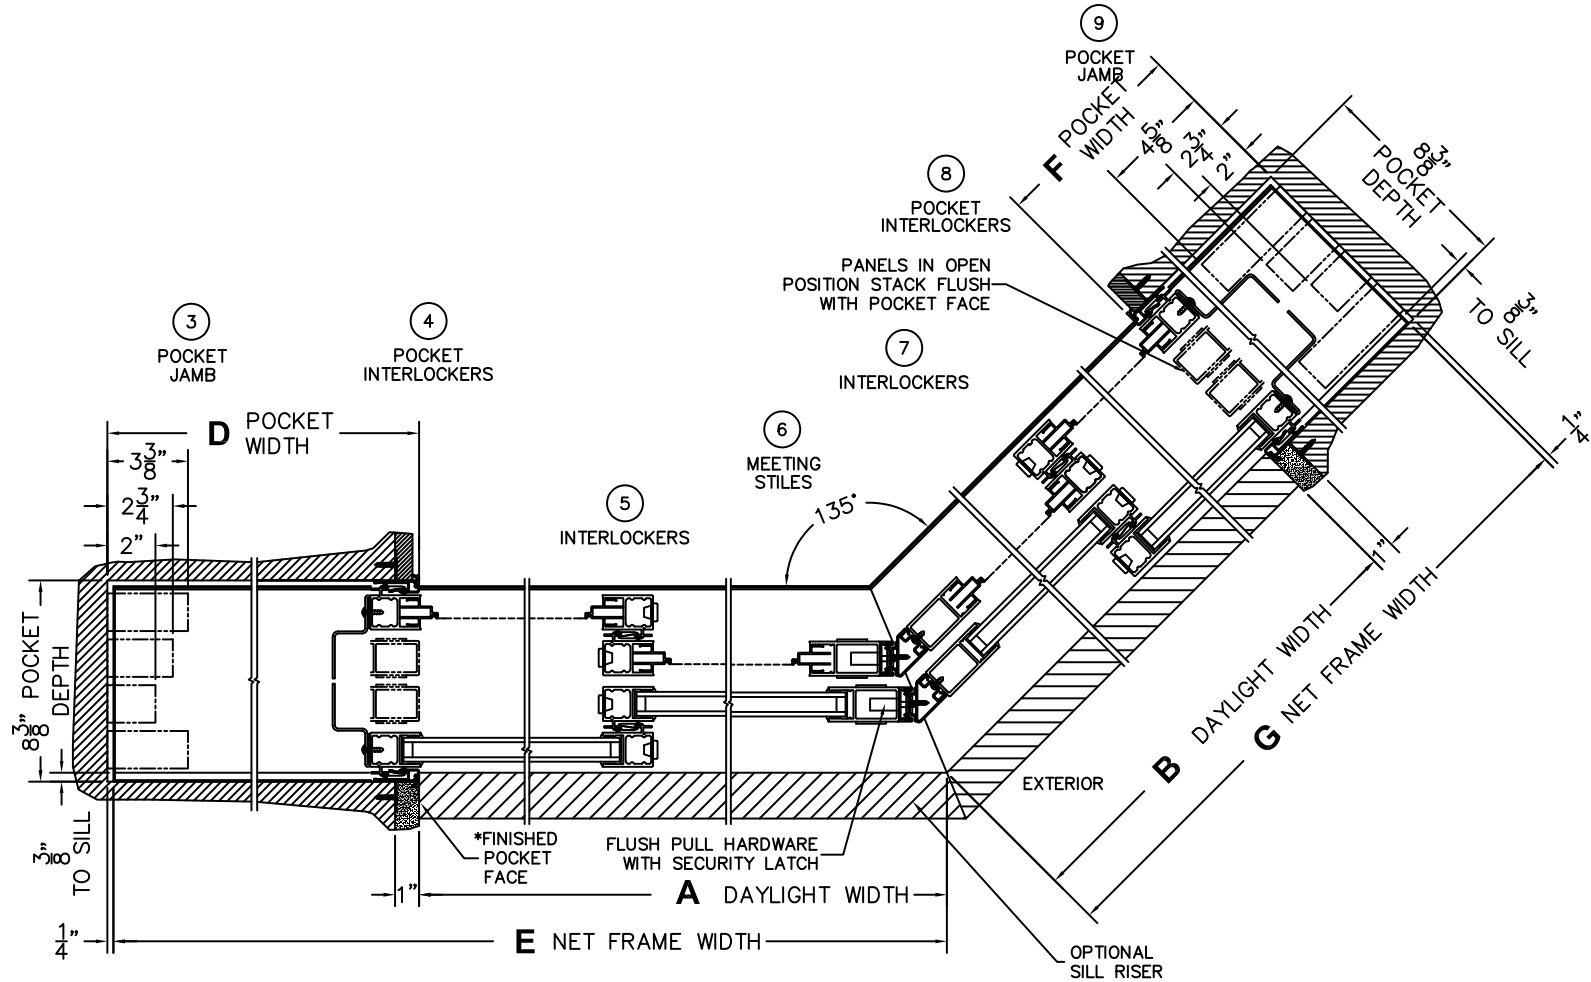

CALCULATED VALUES (FLEETWOOD SUPPLIED)

D (POCKET WIDTH)	
E (NET FRAME WIDTH)	
F (POCKET WIDTH)	
G (NET FRAME WIDTH)	

NOTES:

(USE RULER TO SCALE DIMENSIONS IN INCHES)

SCALE: 1/4

PXXIXXP DOOR SHOWN

NORWOOD 3070EX M/S
135°PXXIXXP STANDARD CONFIGURATION
WITH SCREENS

ORDER NO.:

ITEM NO.:

(USE RULER TO SCALE DIMENSIONS IN INCHES)

SCALE: 1/8

*CAUTION: WHEN CONSTRUCTING POCKET NOTE THAT DAYLIGHT WIDTH DOES NOT INCLUDE 1" SET BACK FOR POST INTERLOCKER.

FLEETWOOD
WINDOWS & DOORS
FleetwoodUSA.com

NORWOOD 3070EX M/S
135°PXXIXXP STANDARD CONFIG.
WITH SCREENS

ORDER NO.:

ITEM NO.:

(USE RULER TO SCALE DIMENSIONS IN INCHES)

SCALE: 1/4