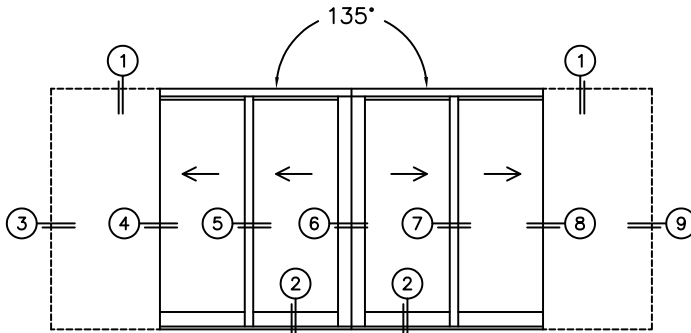

CALCULATED VALUES (FLEETWOOD SUPPLIED)

D (POCKET WIDTH)	
E (NET FRAME WIDTH)	
F (POCKET WIDTH)	
G (NET FRAME WIDTH)	

NOTES:

(USE RULER TO SCALE DIMENSIONS IN INCHES)

SCALE: 1/4

PXXIXXP DOOR SHOWN

NORWOOD 3070EX M/S
135°PXXIXXP STANDARD CONFIGURATION
WITH SCREENS

ORDER NO.:

ITEM NO.:

(USE RULER TO SCALE DIMENSIONS IN INCHES)

SCALE: 1/8

*CAUTION: WHEN CONSTRUCTING POCKET NOTE THAT DAYLIGHT WIDTH DOES NOT INCLUDE 1" SET BACK FOR POST INTERLOCKER.

FLEETWOOD
WINDOWS & DOORS
FleetwoodUSA.com

NORWOOD 3070EX M/S
135°PXXIXXP STANDARD CONFIG.
WITH SCREENS

ORDER NO.:

ITEM NO.:

(USE RULER TO SCALE DIMENSIONS IN INCHES)

SCALE: 1/4