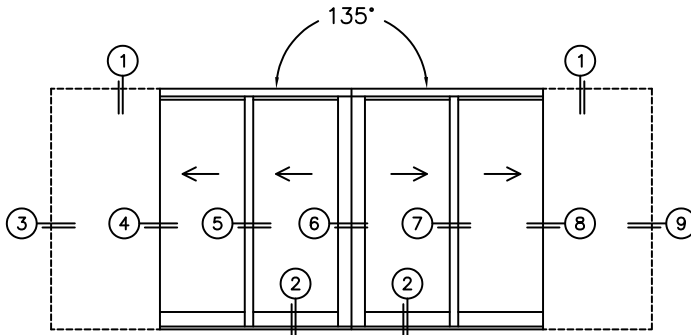

SILL PAN HEIGHT(INTERIOR LEG)
(3/4", 1-1/16", 1-7/16" OR 1-7/8")

CALCULATED VALUES (FLEETWOOD SUPPLIED)

D(POCKET WIDTH)

E(NET FRAME WIDTH)

F(POCKET WIDTH)

G(NET FRAME WIDTH)

NOTES:

(USE RULER TO SCALE DIMENSIONS IN INCHES)

SCALE: 1/4

PXXIXXP DOOR SHOWN

NORWOOD 3070EX M/S
135°PXXIXXP STANDARD CONFIGURATION
WITH SCREENS

ORDER NO.:

ITEM NO.:

(USE RULER TO SCALE DIMENSIONS IN INCHES)

SCALE: 1/8

*CAUTION: WHEN CONSTRUCTING POCKET NOTE THAT DAYLIGHT WIDTH DOES NOT INCLUDE 1" SET BACK FOR POST INTERLOCKER.