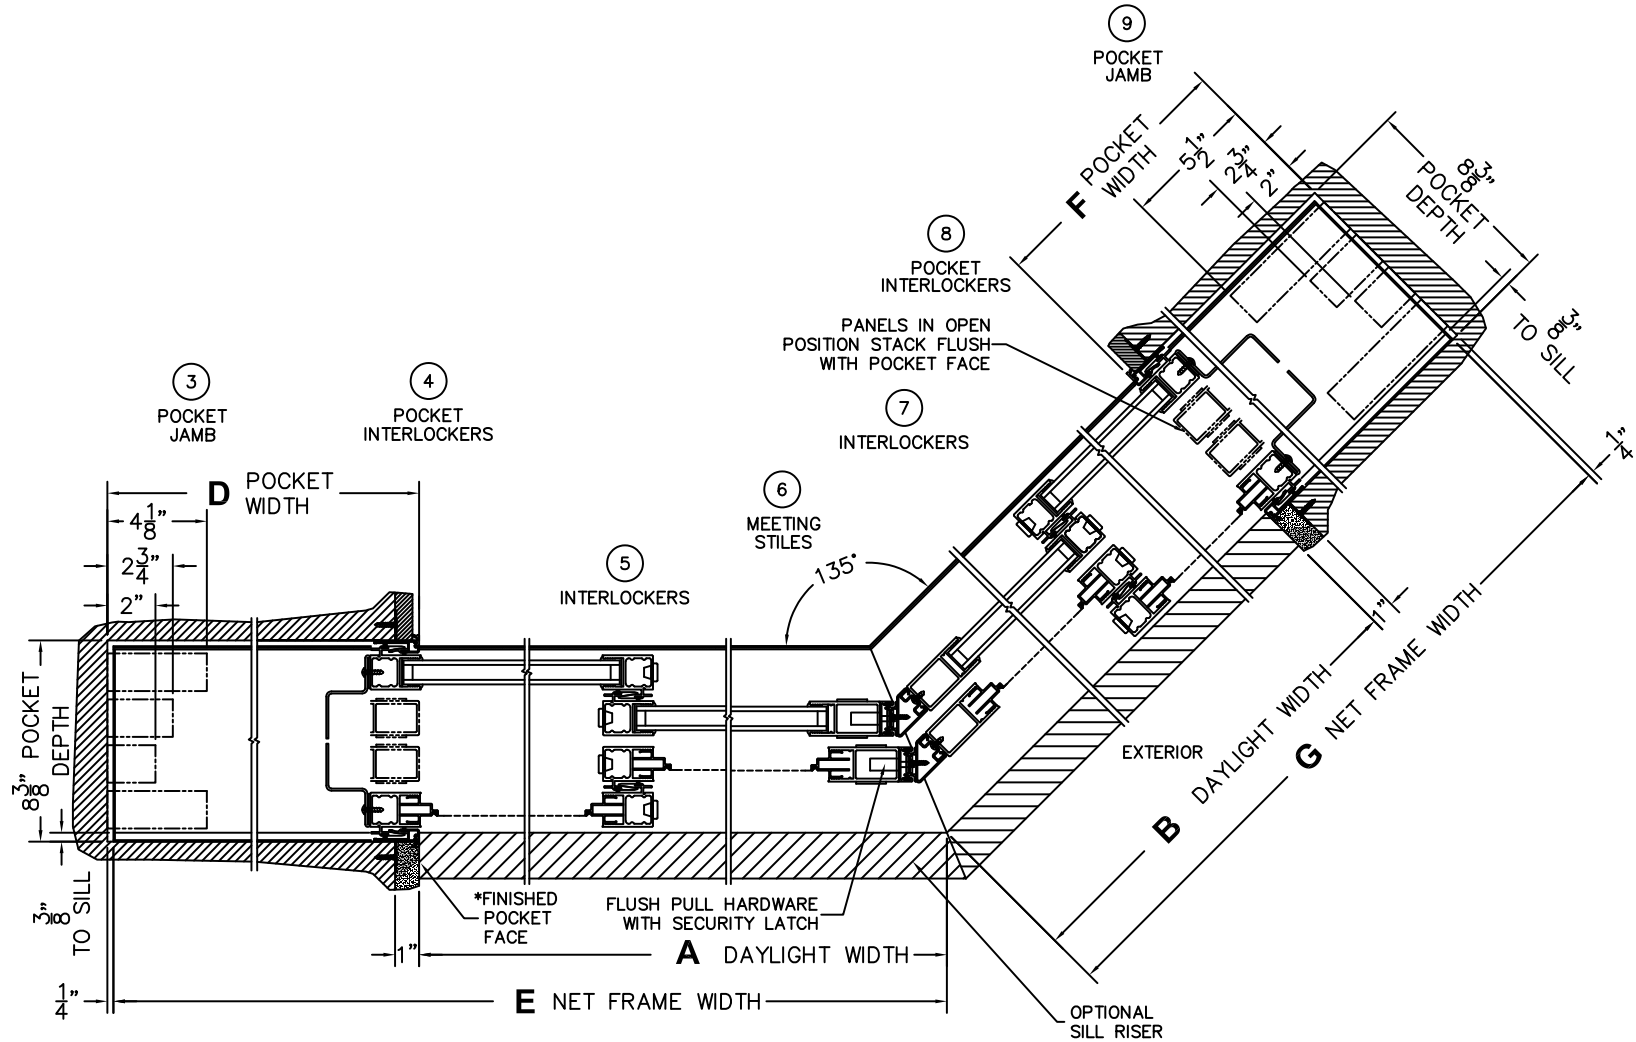

SILL PAN HEIGHT(INTERIOR LEG)
(3/4", 1-1/16", 1-7/16" OR 1-7/8")

CALCULATED VALUES (FLEETWOOD SUPPLIED)

D(POCKET WIDTH)

E(NET FRAME WIDTH)

F(POCKET WIDTH)

G(NET FRAME WIDTH)

NOTES:

(USE RULER TO SCALE DIMENSIONS IN INCHES)

SCALE: 1/4

PXXIXXP DOOR SHOWN

NORWOOD 3070EX M/S
135°PXXIXXP STANDARD CONFIGURATION
WITH SCREENS

ORDER NO.:

ITEM NO.:

(USE RULER TO SCALE DIMENSIONS IN INCHES)

SCALE: 1/8

*CAUTION: WHEN CONSTRUCTING POCKET NOTE THAT DAYLIGHT WIDTH DOES NOT INCLUDE 1" SET BACK FOR POST INTERLOCKER.

FLEETWOOD
WINDOWS & DOORS
FleetwoodUSA.com

NORWOOD 3070EX M/S
135°PXXIXXP STANDARD CONFIG.
WITH SCREENS

ORDER NO.:

ITEM NO.:

(USE RULER TO SCALE DIMENSIONS IN INCHES)

SCALE: 1/4