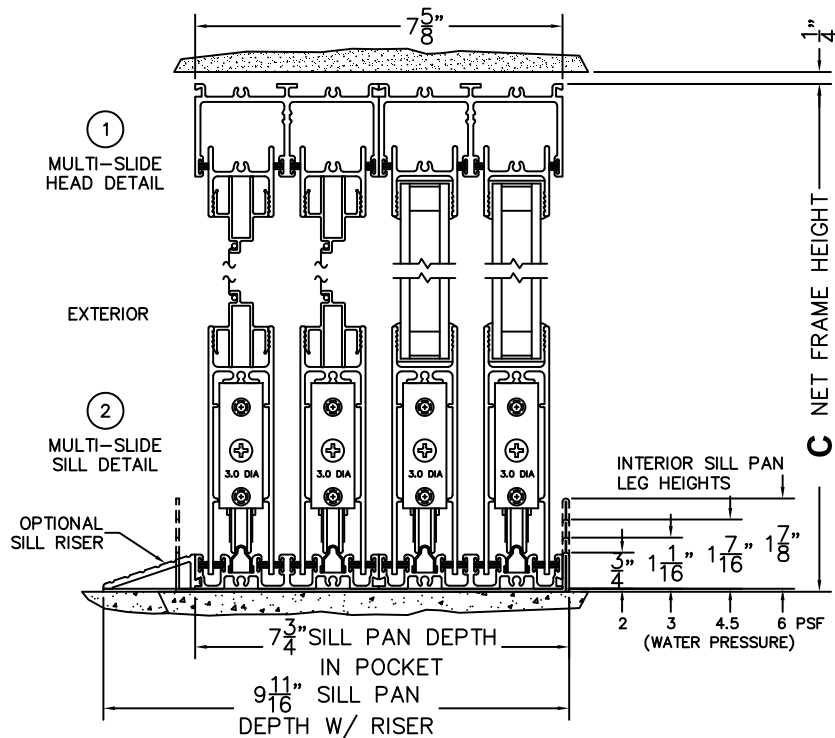

SILL PAN HEIGHT(INTERIOR LEG)
(3/4", 1-1/16", 1-7/16" OR 1-7/8")

CALCULATED VALUES (FLEETWOOD SUPPLIED)

D(POCKET WIDTH)

E(NET FRAME WIDTH)

F(POCKET WIDTH)

G(NET FRAME WIDTH)

NOTES:

(USE RULER TO SCALE DIMENSIONS IN INCHES)

SCALE: 1/4

PXXIXXP DOOR SHOWN

NORWOOD 3070EX M/S
135°PXXIXXP STANDARD CONFIGURATION
WITH SCREENS

ORDER NO.:

ITEM NO.:

(USE RULER TO SCALE DIMENSIONS IN INCHES)

SCALE: 1/8

*CAUTION: WHEN CONSTRUCTING POCKET NOTE THAT DAYLIGHT WIDTH DOES NOT INCLUDE 1" SET BACK FOR POST INTERLOCKER.