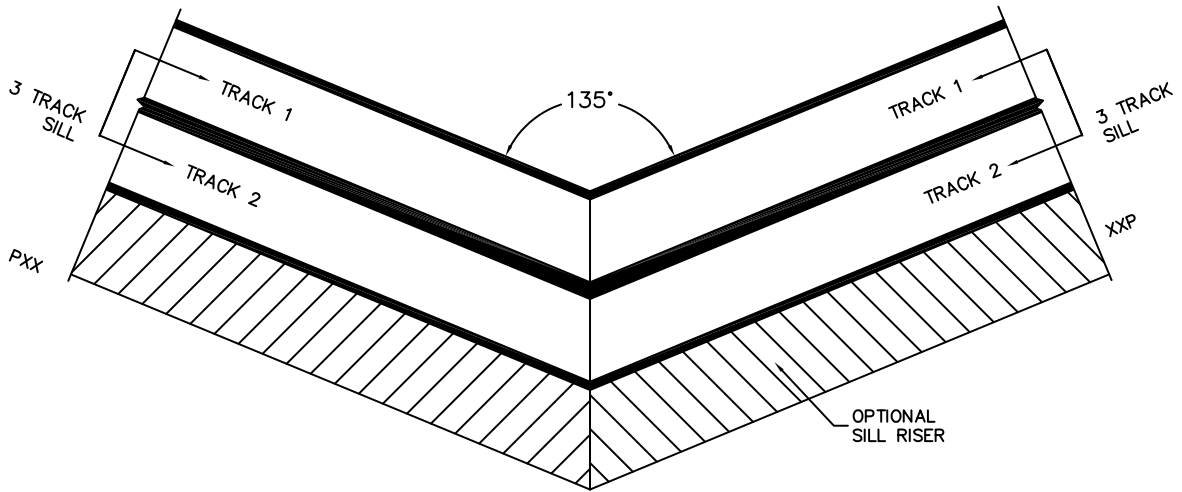

CALCULATED VALUES (FLEETWOOD SUPPLIED)

D (POCKET WIDTH)	
E (NET FRAME WIDTH)	
F (POCKET WIDTH)	
G (NET FRAME WIDTH)	

NOTES:

(USE RULER TO SCALE DIMENSIONS IN INCHES)

SCALE: 1/4

FLEETWOOD
WINDOWS & DOORS
FleetwoodUSA.com

NORWOOD 3070EX M/S
135°PXXIXXP STANDARD CONFIG.
NO SCREENS

ORDER NO.:

ITEM NO.:

(USE RULER TO SCALE DIMENSIONS IN INCHES)

SCALE: 1/4

SILL TRACK MITRED CONNECTION