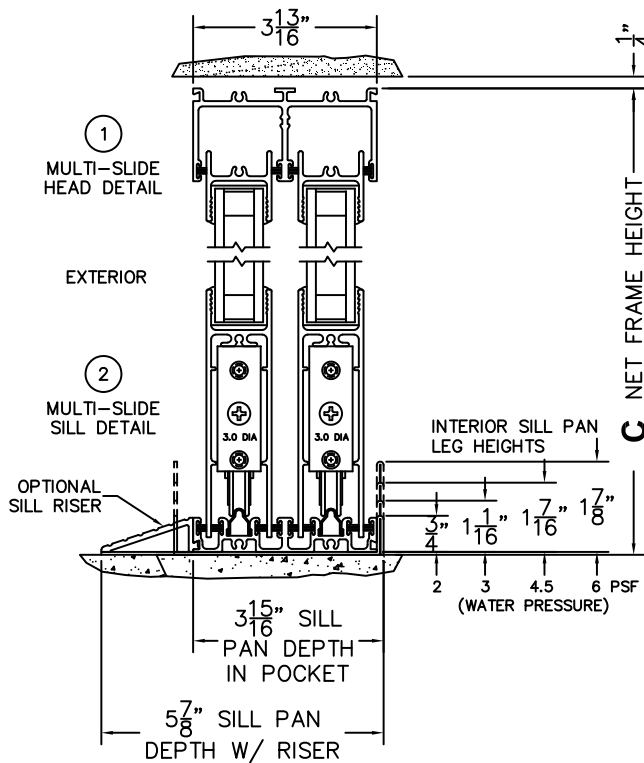

CALCULATED VALUES (FLEETWOOD SUPPLIED)

D (POCKET WIDTH)	
E (NET FRAME WIDTH)	
F (POCKET WIDTH)	
G (NET FRAME WIDTH)	

NOTES:

(USE RULER TO SCALE DIMENSIONS IN INCHES)

SCALE: 1/4

FLEETWOOD
WINDOWS & DOORS
FleetwoodUSA.com

NORWOOD 3070EX M/S
135°PXXIXXP STANDARD CONFIG.
NO SCREENS

ORDER NO.:

ITEM NO.:

(USE RULER TO SCALE DIMENSIONS IN INCHES)

SCALE: 1/4

SILL TRACK MITRED CONNECTION