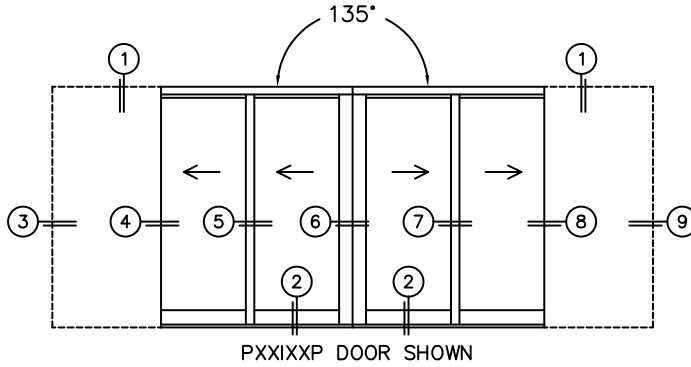

FLEETWOOD
WINDOWS & DOORS
FleetwoodUSA.com

NORWOOD 3070EX M/S
135°PXXIXXP STANDARD CONFIG.
NO SCREENS

ORDER NO.:

ITEM NO.:

REQUIRED DEALER INFO.

A (DAYLIGHT WIDTH)	
B (DAYLIGHT WIDTH)	
C (NET FRAME HEIGHT)	
SILL PAN HEIGHT (INTERIOR LEG) (3/4", 1-1/16", 1-7/16" OR 1-7/8")	

CALCULATED VALUES (FLEETWOOD SUPPLIED)

D (POCKET WIDTH)	
E (NET FRAME WIDTH)	
F (POCKET WIDTH)	
G (NET FRAME WIDTH)	

NOTES:

(USE RULER TO SCALE DIMENSIONS IN INCHES)

SCALE: 1/4

FLEETWOOD
WINDOWS & DOORS
FleetwoodUSA.com

NORWOOD 3070EX M/S
135°PXXIXXP STANDARD CONFIG.
NO SCREENS

ORDER NO.:

ITEM NO.:

(USE RULER TO SCALE DIMENSIONS IN INCHES)

SCALE: 1/4

SILL TRACK MITRED CONNECTION