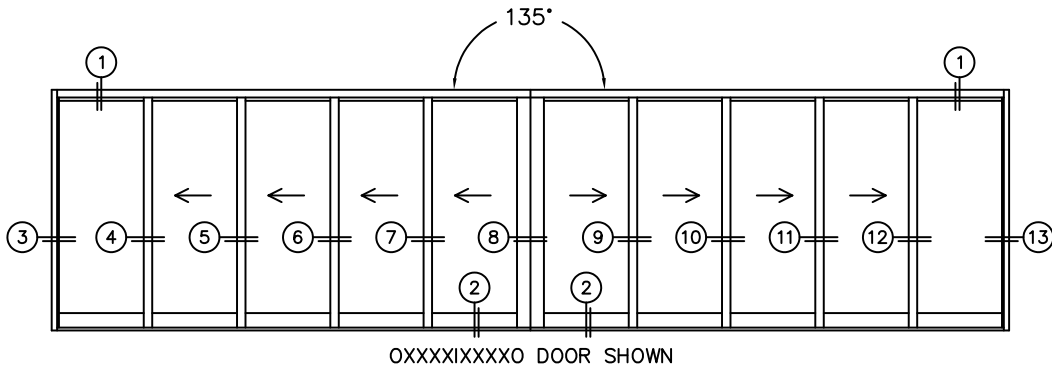

SILL PAN HEIGHT(INTERIOR LEG)
(3/4", 1-1/16", 1-7/16" OR 1-7/8")

NOTES:

(USE RULER TO SCALE DIMENSIONS IN INCHES)

SCALE: 1/4

FLEETWOOD
 WINDOWS & DOORS
 FleetwoodUSA.com

NORWOOD 3070EX M/S
 135°OXXXXIXXXXO STANDARD CONFIGURATION
 NO SCREENS

ORDER NO.:

ITEM NO.:

(USE RULER TO SCALE DIMENSIONS IN INCHES)

SCALE: 1/4

FLEETWOOD
 WINDOWS & DOORS
 FleetwoodUSA.com

NORWOOD 3070EX M/S
 135°OXXXXIXXXXO STANDARD CONFIGURATION
 NO SCREENS

ORDER NO.:

ITEM NO.:

(USE RULER TO SCALE DIMENSIONS IN INCHES)

SCALE: 1/4

SILL TRACK MITERED SECTION