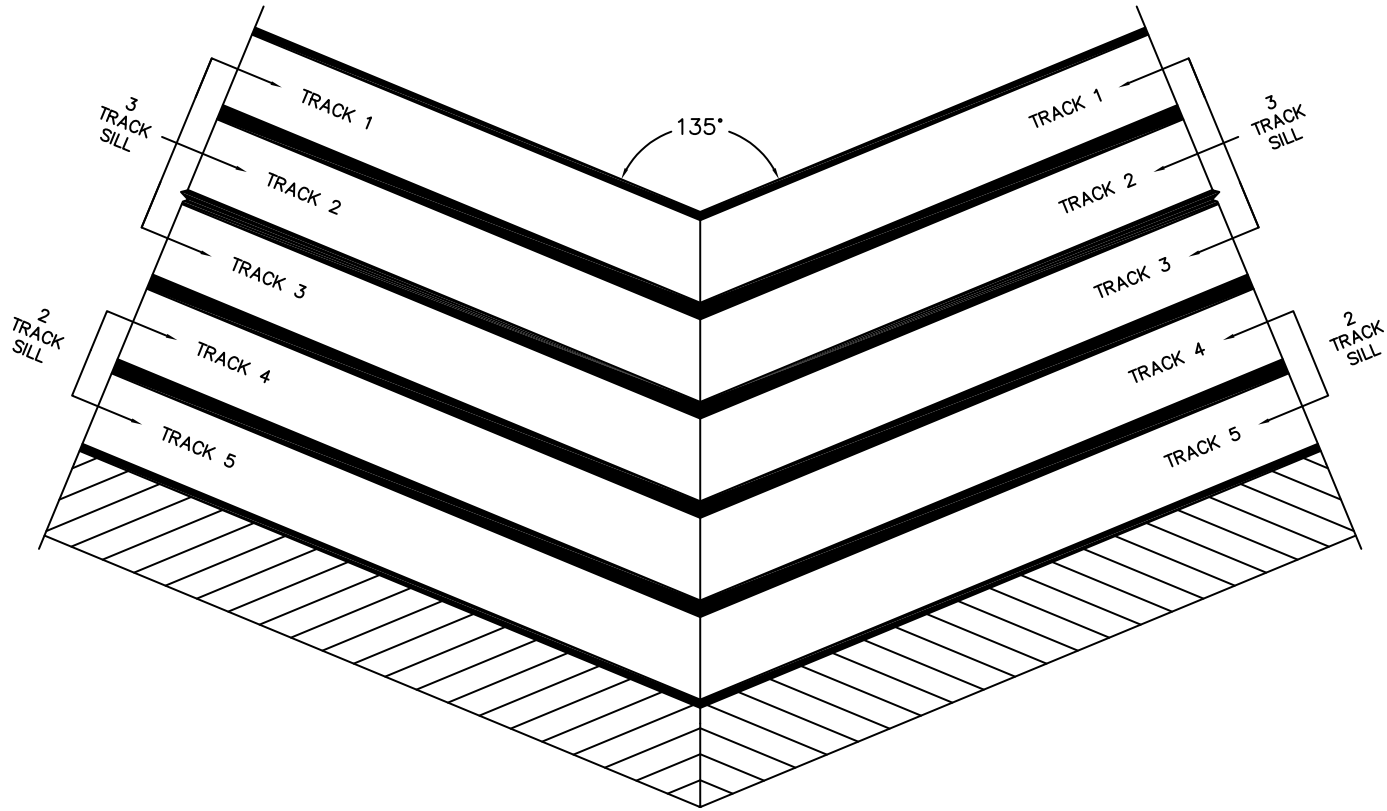

SILL PAN HEIGHT(INTERIOR LEG)
(3/4", 1-1/16", 1-7/16" OR 1-7/8")

NOTES:

(USE RULER TO SCALE DIMENSIONS IN INCHES)

SCALE: 1/4

FLEETWOOD
 WINDOWS & DOORS
 FleetwoodUSA.com

NORWOOD 3070EX M/S
 135°OXXXXIXXXXO STANDARD CONFIGURATION
 NO SCREENS

ORDER NO.:

ITEM NO.:

(USE RULER TO SCALE DIMENSIONS IN INCHES)

SCALE: 1/4

FLEETWOOD
 WINDOWS & DOORS
 FleetwoodUSA.com

NORWOOD 3070EX M/S
 135°OXXXXIXXXXO STANDARD CONFIGURATION
 NO SCREENS

ORDER NO.:

ITEM NO.:

(USE RULER TO SCALE DIMENSIONS IN INCHES)

SCALE: 1/4

SILL TRACK MITERED SECTION