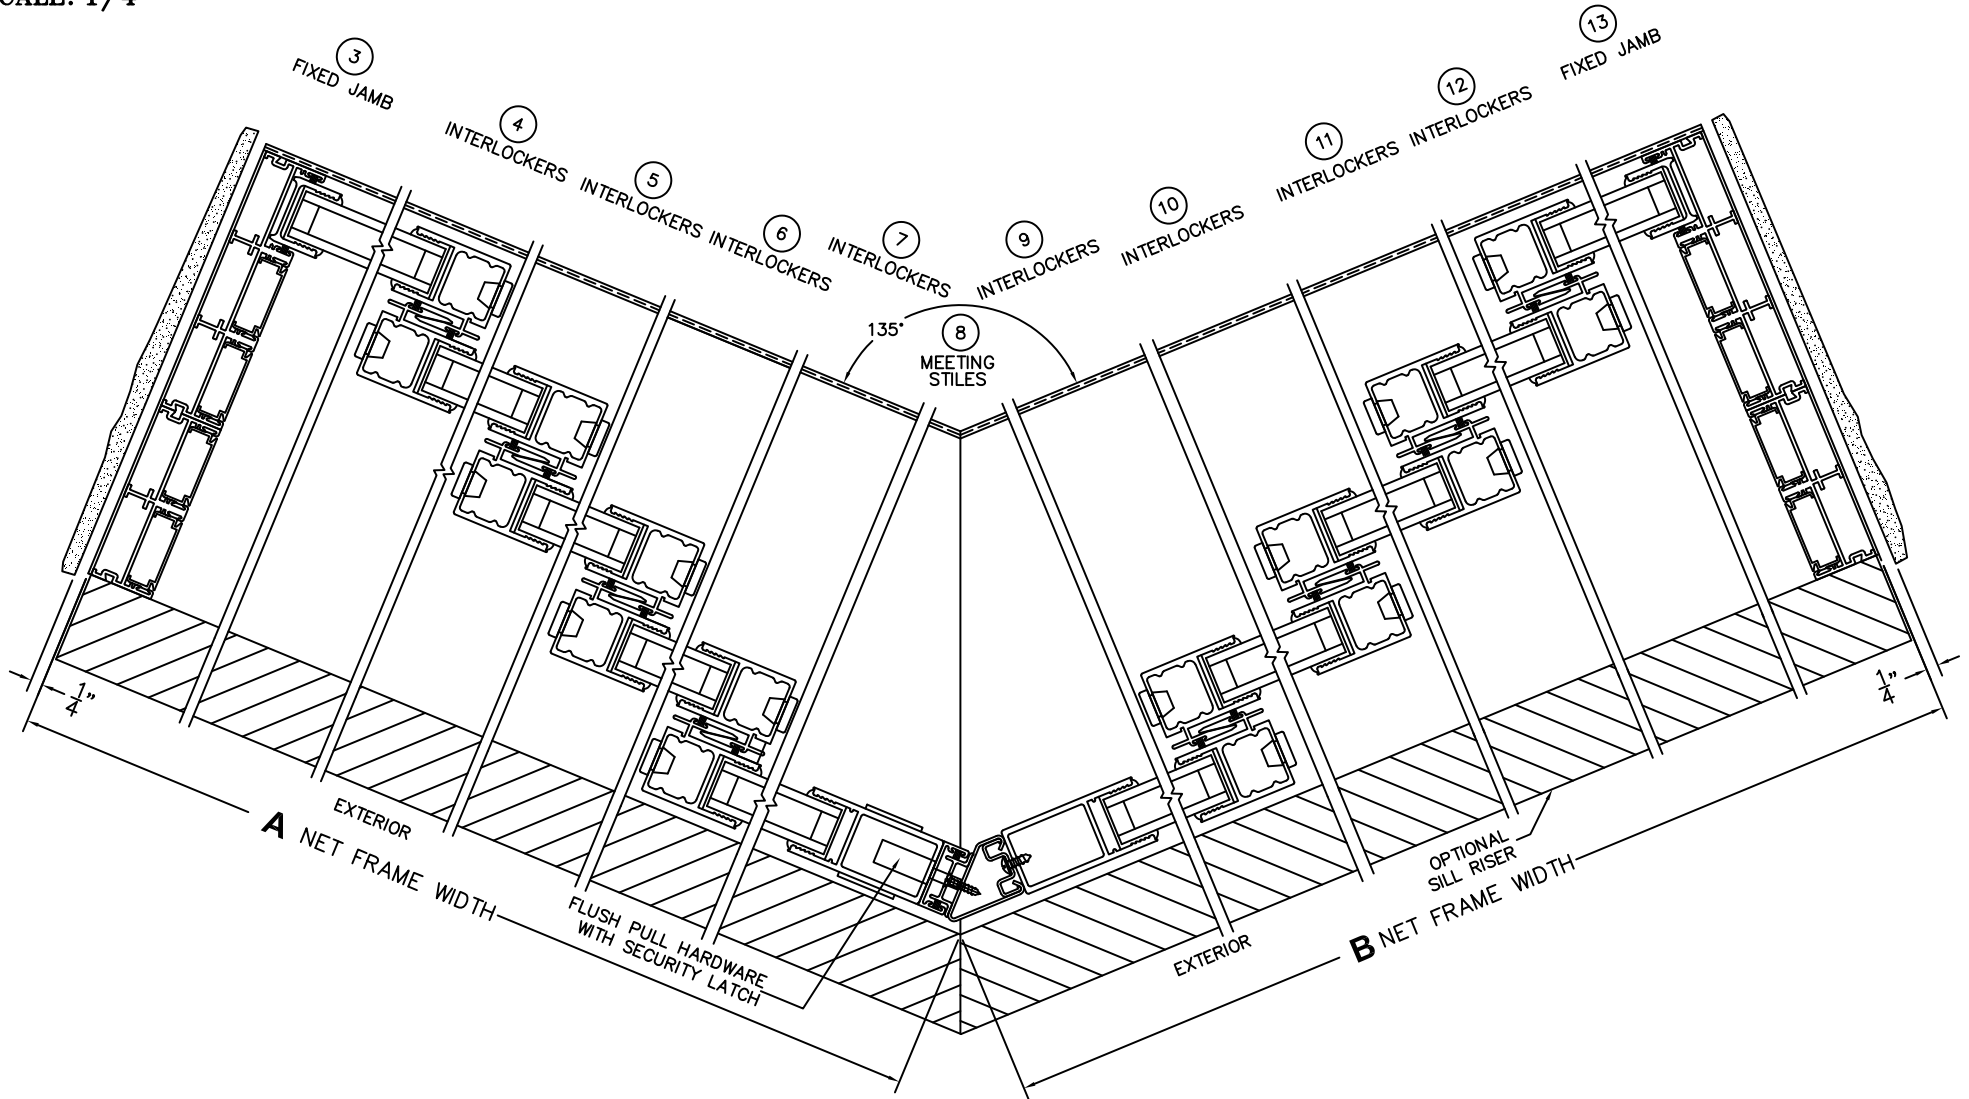

SILL PAN HEIGHT(INTERIOR LEG)
(3/4", 1-1/16", 1-7/16" OR 1-7/8")

NOTES:

(USE RULER TO SCALE DIMENSIONS IN INCHES)

SCALE: 1/4

FLEETWOOD
 WINDOWS & DOORS
 FleetwoodUSA.com

NORWOOD 3070EX M/S
 135°OXXXXIXXXXO STANDARD CONFIGURATION
 NO SCREENS

ORDER NO.:

ITEM NO.:

(USE RULER TO SCALE DIMENSIONS IN INCHES)

SCALE: 1/4

FLEETWOOD
 WINDOWS & DOORS
 FleetwoodUSA.com

NORWOOD 3070EX M/S
 135°OXXXXIXXXXO STANDARD CONFIGURATION
 NO SCREENS

ORDER NO.:

ITEM NO.:

(USE RULER TO SCALE DIMENSIONS IN INCHES)

SCALE: 1/4

SILL TRACK MITERED SECTION