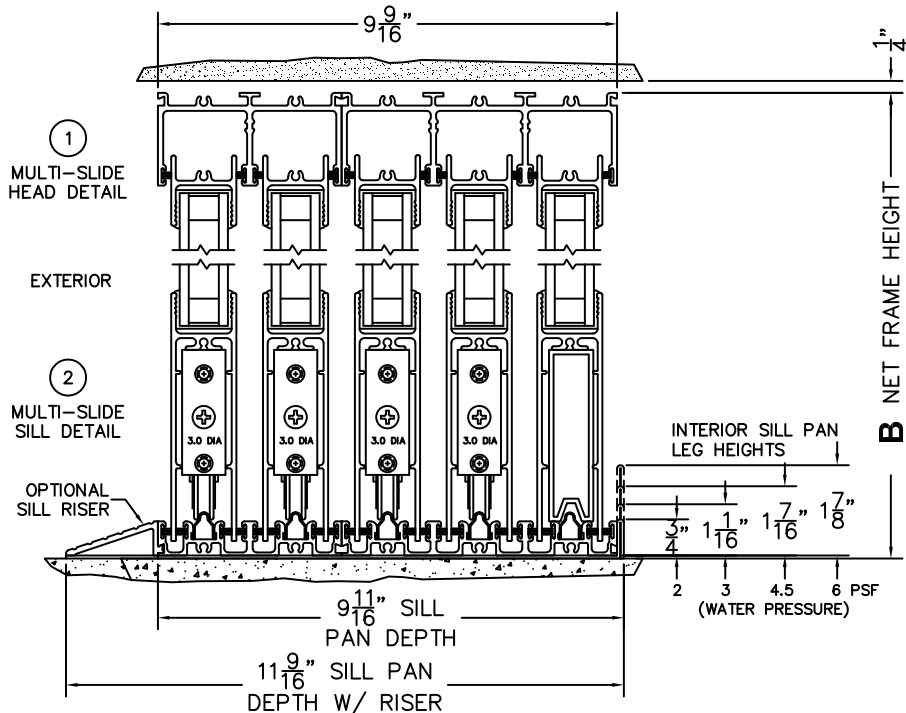

SILL PAN HEIGHT(INTERIOR LEG)
(3/4", 1-1/16", 1-7/16" OR 1-7/8")

NOTES:

(USE RULER TO SCALE DIMENSIONS IN INCHES)

SCALE: 1/4

FLEETWOOD
 WINDOWS & DOORS
 FleetwoodUSA.com

NORWOOD 3070EX M/S
 135°OXXXXIXXXXO STANDARD CONFIGURATION
 NO SCREENS

ORDER NO.:

ITEM NO.:

(USE RULER TO SCALE DIMENSIONS IN INCHES)

SCALE: 1/4

FLEETWOOD
 WINDOWS & DOORS
 FleetwoodUSA.com

NORWOOD 3070EX M/S
 135°OXXXXIXXXXO STANDARD CONFIGURATION
 NO SCREENS

ORDER NO.:

ITEM NO.:

(USE RULER TO SCALE DIMENSIONS IN INCHES)

SCALE: 1/4

SILL TRACK MITERED SECTION