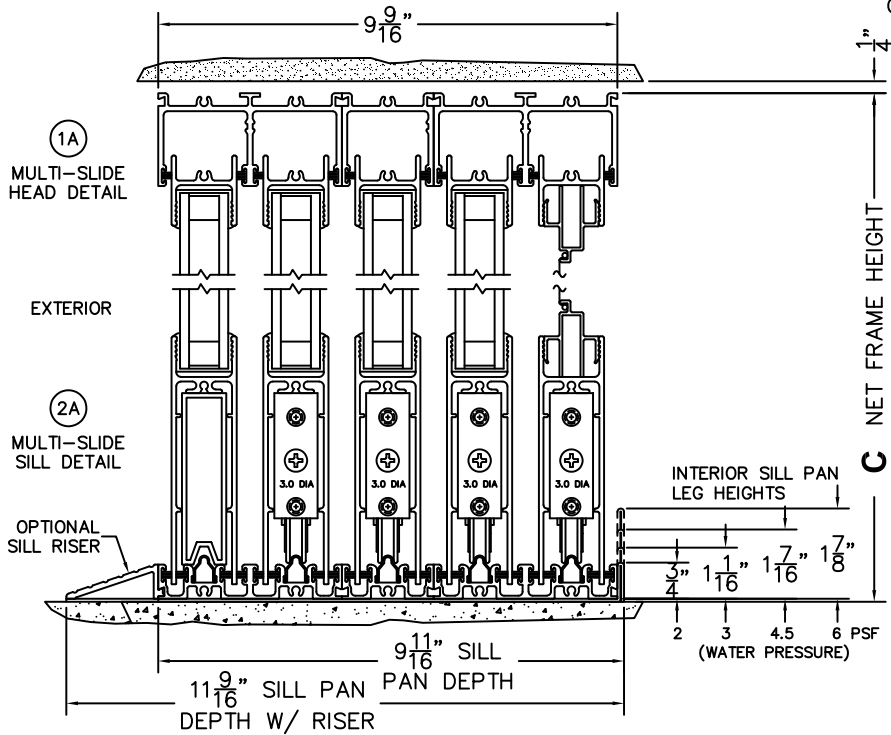

SILL PAN HEIGHT (INTERIOR LEG)
(3/4", 1-1/16", 1-7/16" OR 1-7/8")

NOTES:

(USE RULER TO SCALE DIMENSIONS IN INCHES)

SCALE: 1/4

OXXIXXO DOOR SHOWN

FLEETWOOD
WINDOWS & DOORS
FleetwoodUSA.com

NORWOOD 3070EX M/S
135°OXXIXXXO STANDARD CONFIGURATION
NO SCREENS

ORDER NO.:

ITEM NO.:

(USE RULER TO SCALE DIMENSIONS IN INCHES)

SCALE: 1/4

FLEETWOOD
WINDOWS & DOORS
FleetwoodUSA.com

NORWOOD 3070EX M/S
135°OXXIXXXO STANDARD CONFIG.
WITH SCREENS

ORDER NO.:

ITEM NO.:

(USE RULER TO SCALE DIMENSIONS IN INCHES)

SCALE: 1/4