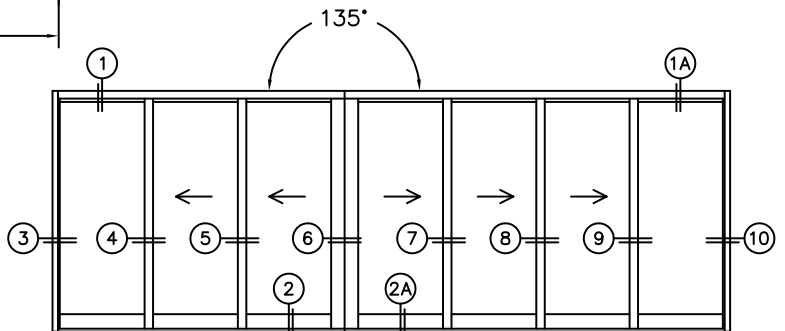

SILL PAN HEIGHT (INTERIOR LEG)
(3/4", 1-1/16", 1-7/16" OR 1-7/8")

NOTES:

(USE RULER TO SCALE DIMENSIONS IN INCHES)

SCALE: 1/4

OXXIXXO DOOR SHOWN

FLEETWOOD
WINDOWS & DOORS
FleetwoodUSA.com

NORWOOD 3070EX M/S
135°OXXIXXXO STANDARD CONFIGURATION
NO SCREENS

ORDER NO.:

ITEM NO.:

(USE RULER TO SCALE DIMENSIONS IN INCHES)

SCALE: 1/4

FLEETWOOD
WINDOWS & DOORS
FleetwoodUSA.com

NORWOOD 3070EX M/S
135°OXXIXXXO STANDARD CONFIG.
WITH SCREENS

ORDER NO.:

ITEM NO.:

(USE RULER TO SCALE DIMENSIONS IN INCHES)

SCALE: 1/4