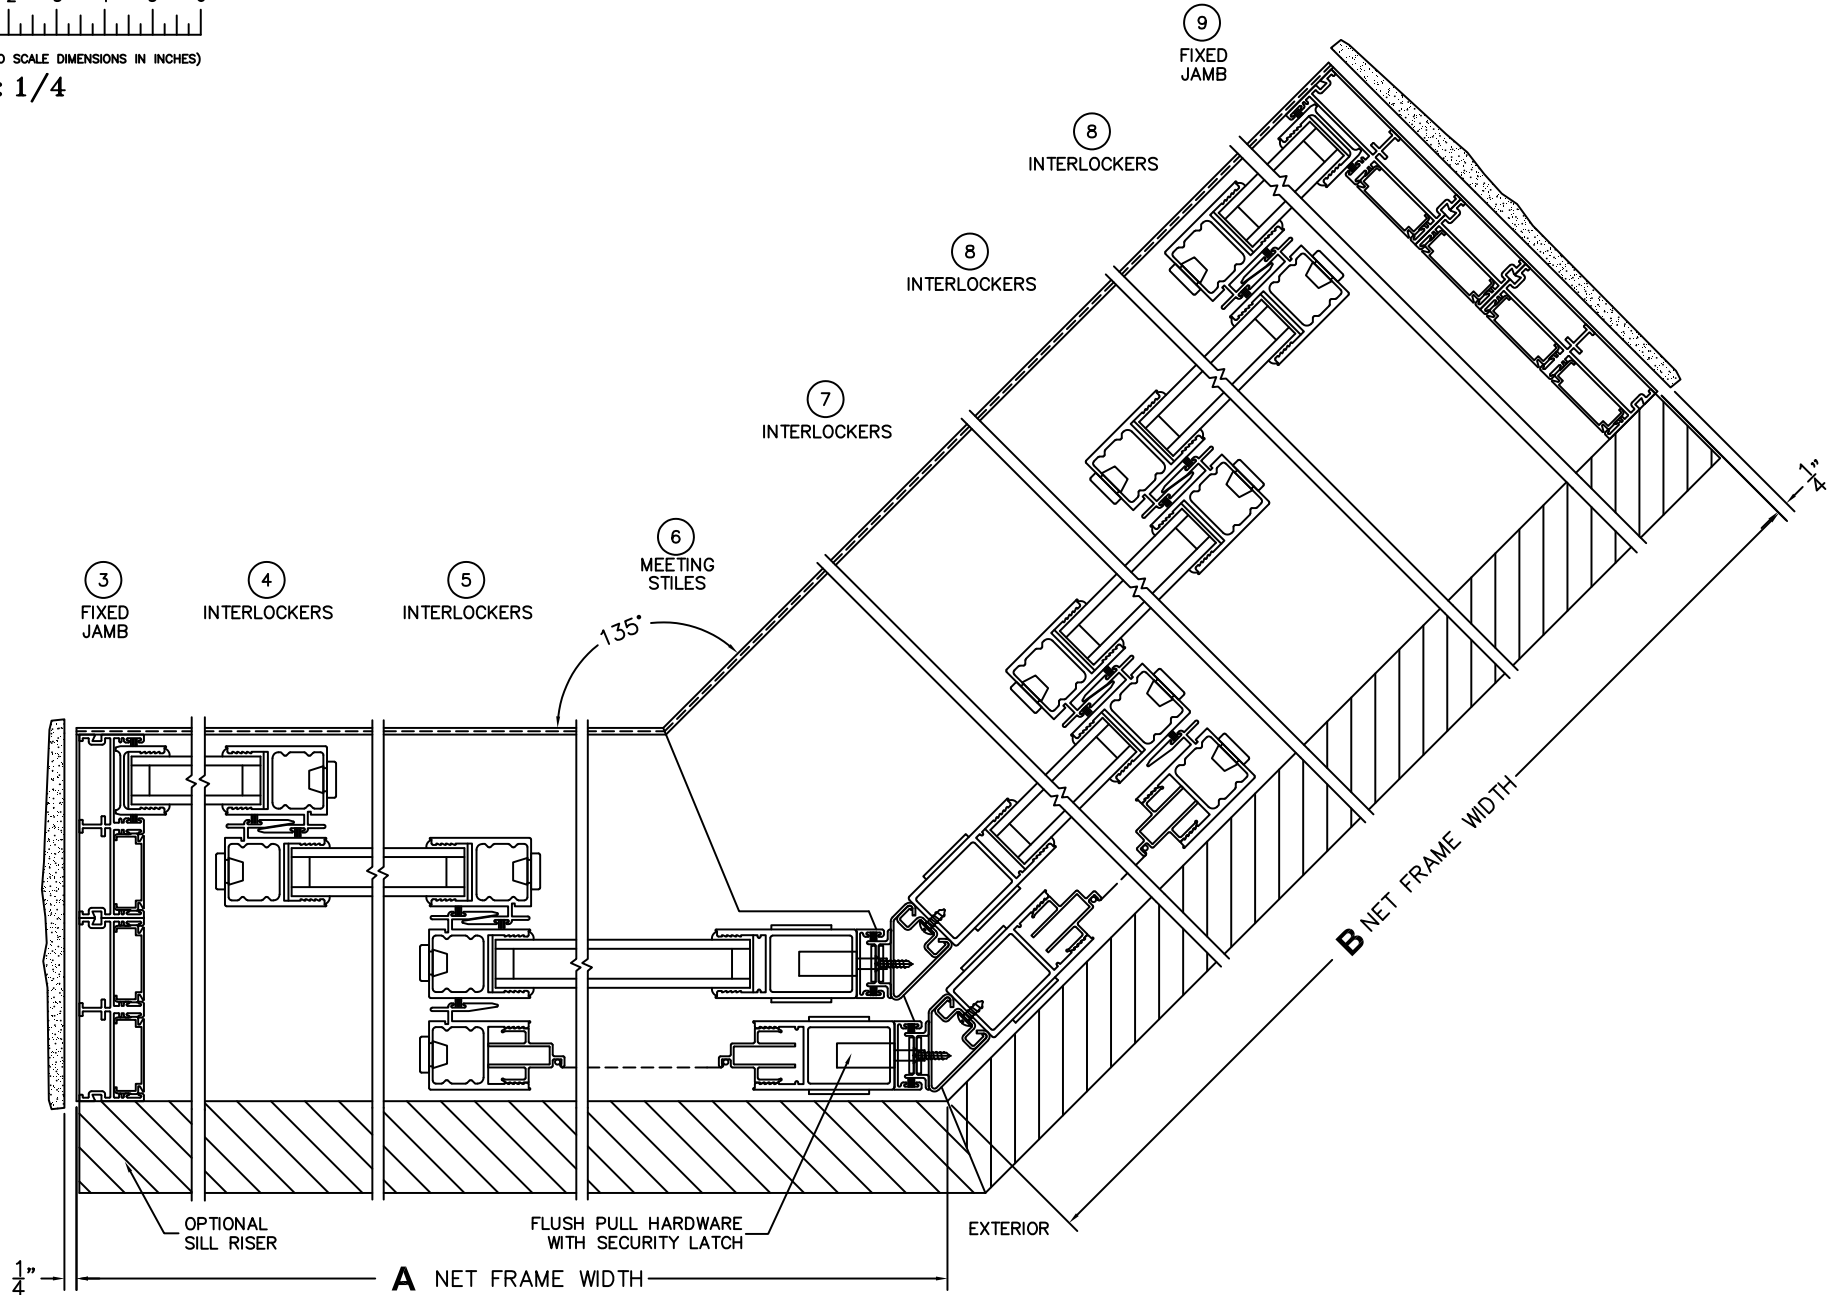

SILL PAN HEIGHT (INTERIOR LEG)
(3/4", 1-1/16", 1-7/16" OR 1-7/8")

NOTES:

(USE RULER TO SCALE DIMENSIONS IN INCHES)

SCALE: 1/4

OXXIXXO DOOR SHOWN

FLEETWOOD
WINDOWS & DOORS
FleetwoodUSA.com

NORWOOD 3070EX M/S
135°OXXIXXXO STANDARD CONFIGURATION
NO SCREENS

ORDER NO.:

ITEM NO.:

(USE RULER TO SCALE DIMENSIONS IN INCHES)

SCALE: 1/4

FLEETWOOD
WINDOWS & DOORS
FleetwoodUSA.com

NORWOOD 3070EX M/S
135°OXXIXXXO STANDARD CONFIG.
WITH SCREENS

ORDER NO.:

ITEM NO.:

(USE RULER TO SCALE DIMENSIONS IN INCHES)

SCALE: 1/4