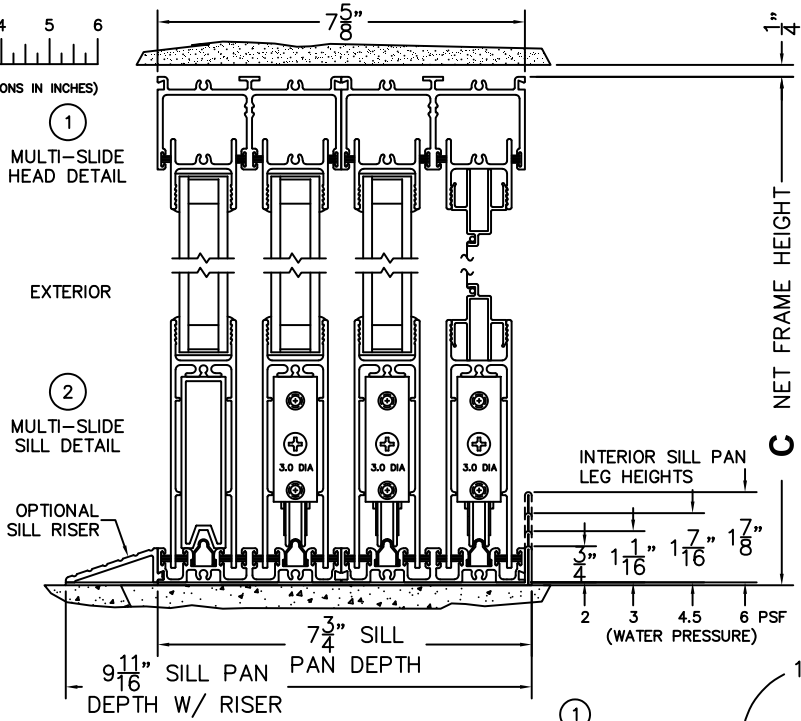

SILL PAN HEIGHT (INTERIOR LEG)
(3/4", 1-1/16", 1-7/16" OR 1-7/8")

NOTES:

(USE RULER TO SCALE DIMENSIONS IN INCHES)

SCALE: 1/4

OXXIXXO DOOR SHOWN

FLEETWOOD
WINDOWS & DOORS
FleetwoodUSA.com

NORWOOD 3070EX M/S
135°OXXIXXXO STANDARD CONFIGURATION
NO SCREENS

ORDER NO.:

ITEM NO.:

(USE RULER TO SCALE DIMENSIONS IN INCHES)

SCALE: 1/4

FLEETWOOD
WINDOWS & DOORS
FleetwoodUSA.com

NORWOOD 3070EX M/S
135°OXXIXXXO STANDARD CONFIG.
WITH SCREENS

ORDER NO.:

ITEM NO.:

(USE RULER TO SCALE DIMENSIONS IN INCHES)

SCALE: 1/4