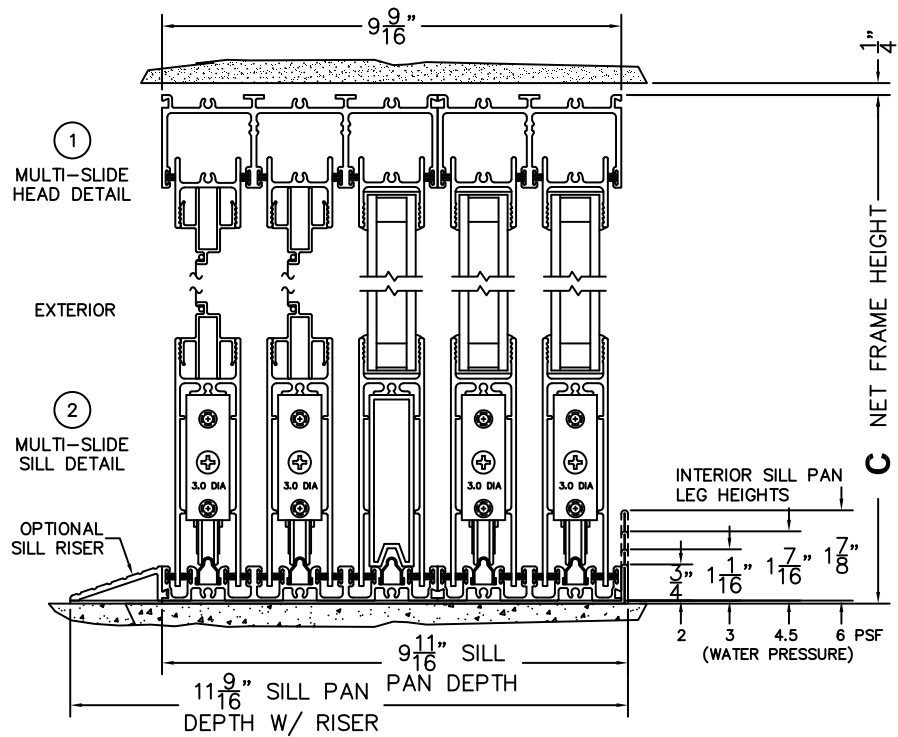

SILL PAN HEIGHT(INTERIOR LEG)
(3/4", 1-1/16", 1-7/16" OR 1-7/8")

NOTES:

(USE RULER TO SCALE DIMENSIONS IN INCHES)

SCALE: 1/4

OXXIXXO DOOR SHOWN

FLEETWOOD
WINDOWS & DOORS
FleetwoodUSA.com

NORWOOD 3070EX M/S
135°OXXIXXO STANDARD CONFIGURATION
WITH SCREENS

ORDER NO.:

ITEM NO.:

(USE RULER TO SCALE DIMENSIONS IN INCHES)

SCALE: 1/4

DWG NO.: 3070-EX-135OXXIXXO-SE4-IS-MS-STI-HD-DN-AN

SHEET: 2 OF 3

CUSTOMER
SIGNATURE

DATE: