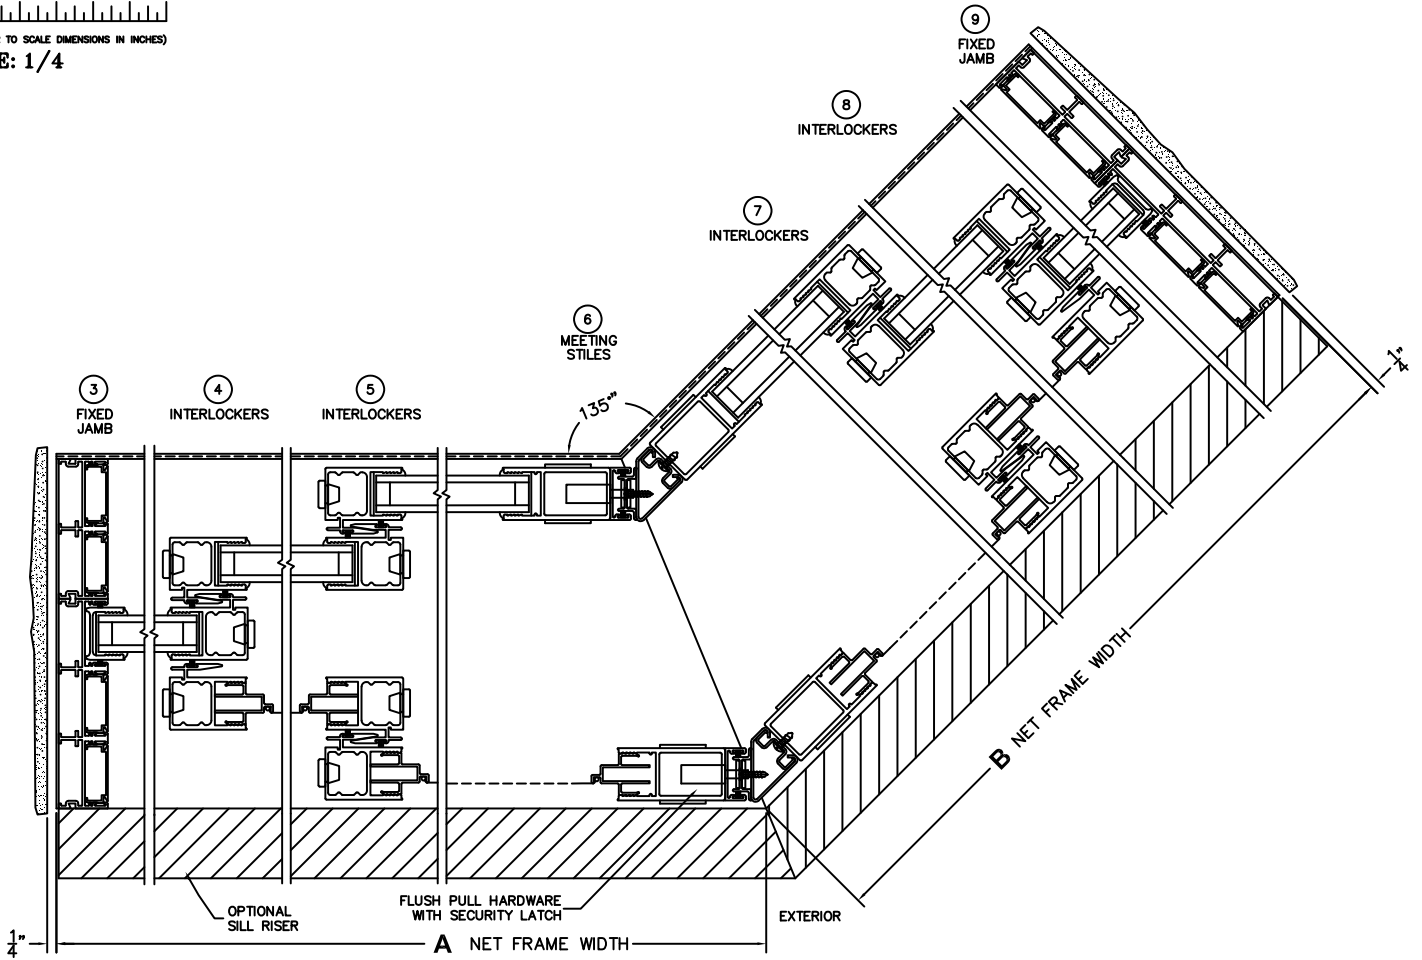

SILL PAN HEIGHT(INTERIOR LEG)
(3/4", 1-1/16", 1-7/16" OR 1-7/8")

NOTES:

(USE RULER TO SCALE DIMENSIONS IN INCHES)

SCALE: 1/4

OXXIXXO DOOR SHOWN

FLEETWOOD
WINDOWS & DOORS
FleetwoodUSA.com

NORWOOD 3070EX M/S
135°OXXIXXO STANDARD CONFIGURATION
WITH SCREENS

ORDER NO.:

ITEM NO.:

(USE RULER TO SCALE DIMENSIONS IN INCHES)

SCALE: 1/4

DWG NO.: 3070-EX-135OXXIXXO-SE4-IS-MS-STI-HD-DN-AN

SHEET: 2 OF 3

CUSTOMER
SIGNATURE

DATE:

FLEETWOOD
WINDOWS & DOORS
FleetwoodUSA.com

NORWOOD 3070EX M/S
135°OXXIXXO STANDARD CONFIG.
WITH SCREENS

ORDER NO.:

ITEM NO.:

(USE RULER TO SCALE DIMENSIONS IN INCHES)

SCALE: 1/4