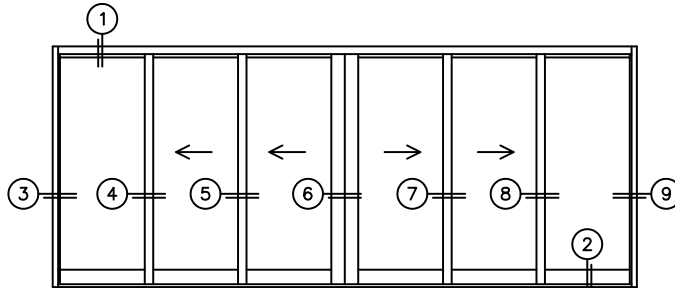

SILL PAN HEIGHT(INTERIOR LEG)
(3/4", 1-1/16", 1-7/16" OR 1-7/8")

NOTES:

(USE RULER TO SCALE DIMENSIONS IN INCHES)

SCALE: 1/4

OXXIXXO DOOR SHOWN

FLEETWOOD
WINDOWS & DOORS
FleetwoodUSA.com

NORWOOD 3070EX M/S
135°OXXIXXO STANDARD CONFIGURATION
WITH SCREENS

ORDER NO.:

ITEM NO.:

(USE RULER TO SCALE DIMENSIONS IN INCHES)

SCALE: 1/4

DWG NO.: 3070-EX-135OXXIXXO-SE4-IS-MS-STI-HD-DN-AN

SHEET: 2 OF 3

CUSTOMER
SIGNATURE

DATE: