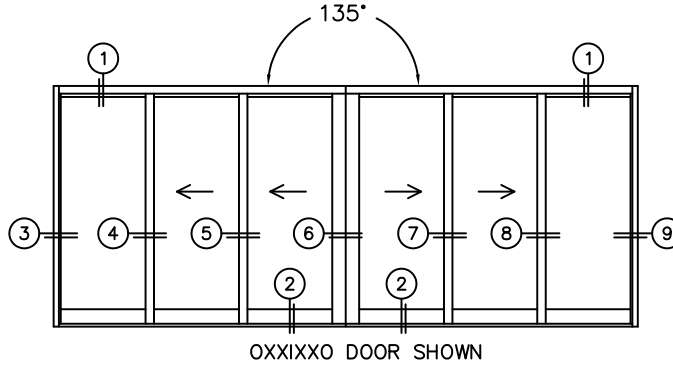

FLEETWOOD
WINDOWS & DOORS
FleetwoodUSA.com

NORWOOD 3070EX M/S
1350XXIXXO STANDARD CONFIGURATION
NO SCREENS

ORDER NO.: -

ITEM NO.:

REQUIRED DEALER INFO.

A(NET FRAME WIDTH)

B(NET FRAME WIDTH)

C(NET FRAME HEIGHT)

SILL PAN HEIGHT(INTERIOR LEG)
(3/4", 1-1/16", 1-7/16" OR 1-7/8")

NOTES:

(USE RULER TO SCALE DIMENSIONS IN INCHES)

SCALE: 1/4

(USE RULER TO SCALE DIMENSIONS IN INCHES)

SCALE: 1/4