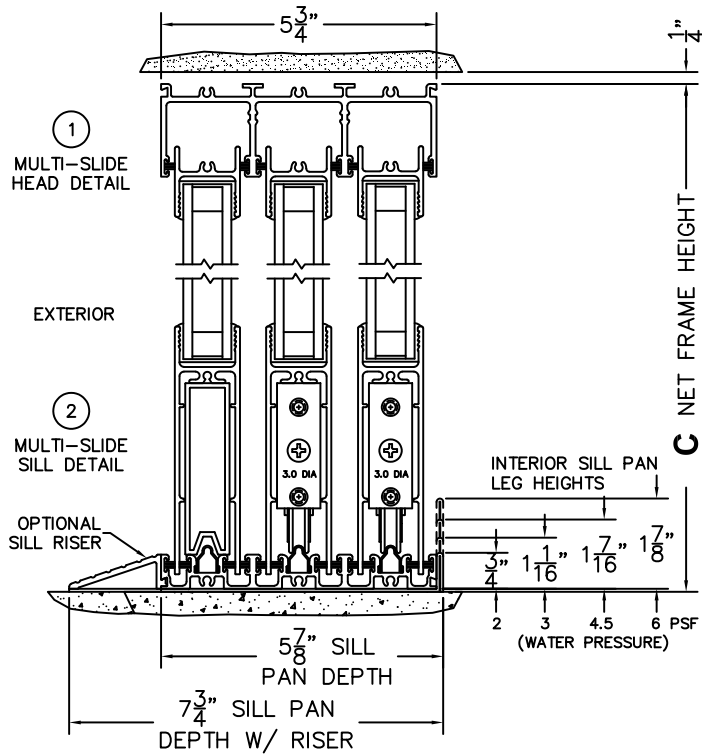

SILL PAN HEIGHT(INTERIOR LEG)
(3/4", 1-1/16", 1-7/16" OR 1-7/8")

NOTES:

(USE RULER TO SCALE DIMENSIONS IN INCHES)

SCALE: 1/4

(USE RULER TO SCALE DIMENSIONS IN INCHES)

SCALE: 1/4