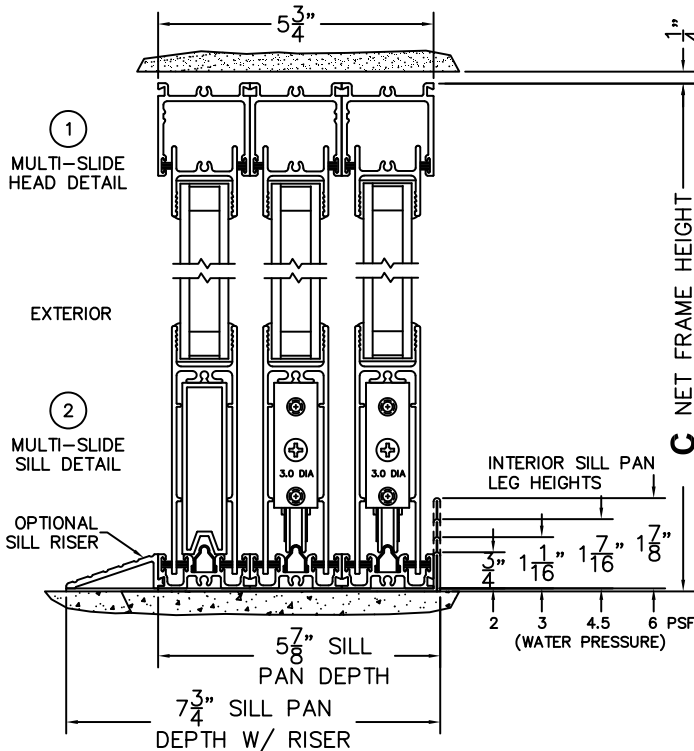

SILL PAN HEIGHT(INTERIOR LEG)
(3/4", 1-1/16", 1-7/16" OR 1-7/8")

NOTES:

(USE RULER TO SCALE DIMENSIONS IN INCHES)

SCALE: 1/4

OXXIXO DOOR SHOWN

(USE RULER TO SCALE DIMENSIONS IN INCHES)

SCALE: 1/4