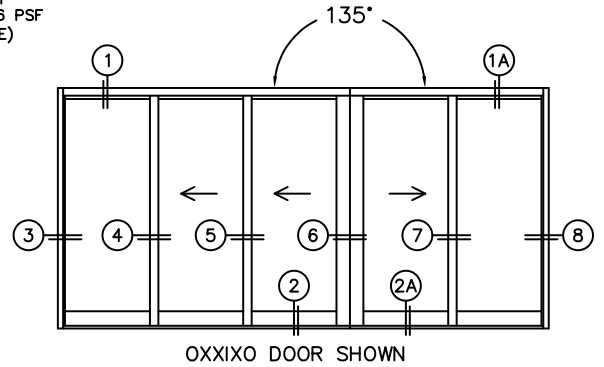

FLEETWOOD
WINDOWS & DOORS
FleetwoodUSA.com

NORWOOD 3070EX M/S
1350XXIXO STANDARD CONFIGURATION
NO SCREENS

ORDER NO.: -

ITEM NO.:

REQUIRED DEALER INFO.

A(NET FRAME WIDTH)

B(NET FRAME WIDTH)

C(NET FRAME HEIGHT)

SILL PAN HEIGHT(INTERIOR LEG)
(3/4", 1-1/16", 1-7/16" OR 1-7/8")

NOTES:

(USE RULER TO SCALE DIMENSIONS IN INCHES)

SCALE: 1/4

OXXIXO DOOR SHOWN

(USE RULER TO SCALE DIMENSIONS IN INCHES)

SCALE: 1/4