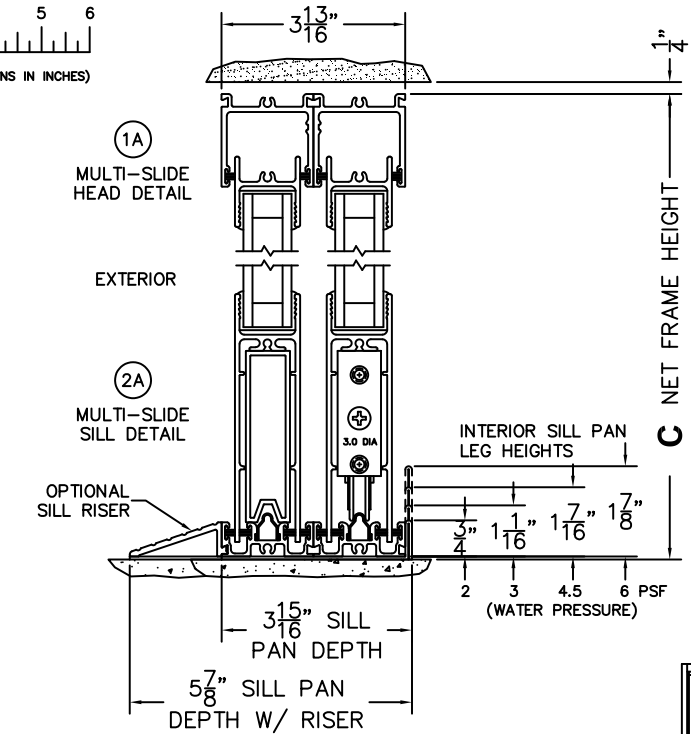

SILL PAN HEIGHT(INTERIOR LEG)
(3/4", 1-1/16", 1-7/16" OR 1-7/8")

NOTES:

(USE RULER TO SCALE DIMENSIONS IN INCHES)

SCALE: 1/4

OXXIXO DOOR SHOWN

(USE RULER TO SCALE DIMENSIONS IN INCHES)

SCALE: 1/4