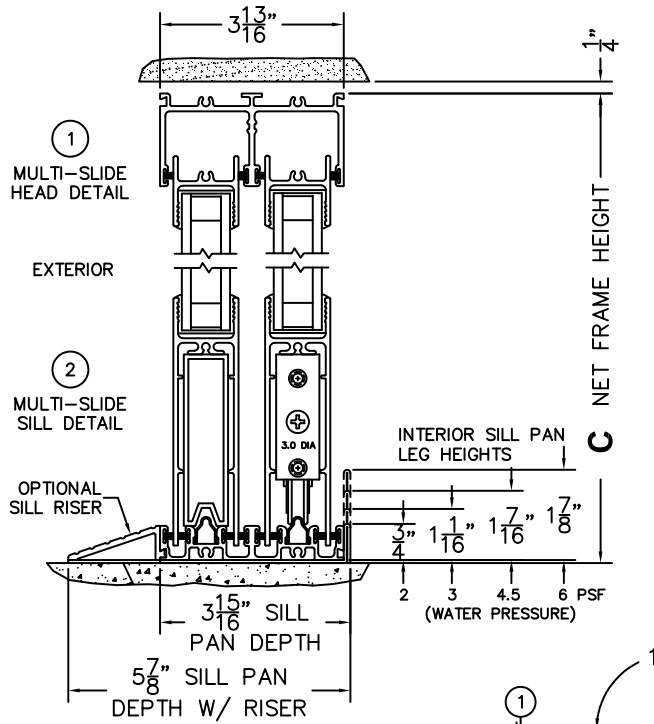

CALCULATED VALUES (FLEETWOOD SUPPLIED)

D (POCKET WIDTH)	
E (NET FRAME WIDTH)	

NOTES:

(USE RULER TO SCALE DIMENSIONS IN INCHES)

SCALE: 1/4

(USE RULER TO SCALE DIMENSIONS IN INCHES)

SCALE: 1/4

*CAUTION: WHEN CONSTRUCTING POCKET NOTE THAT DAYLIGHT WIDTH DOES NOT INCLUDE 1" SET BACK FOR POST INTERLOCKER.