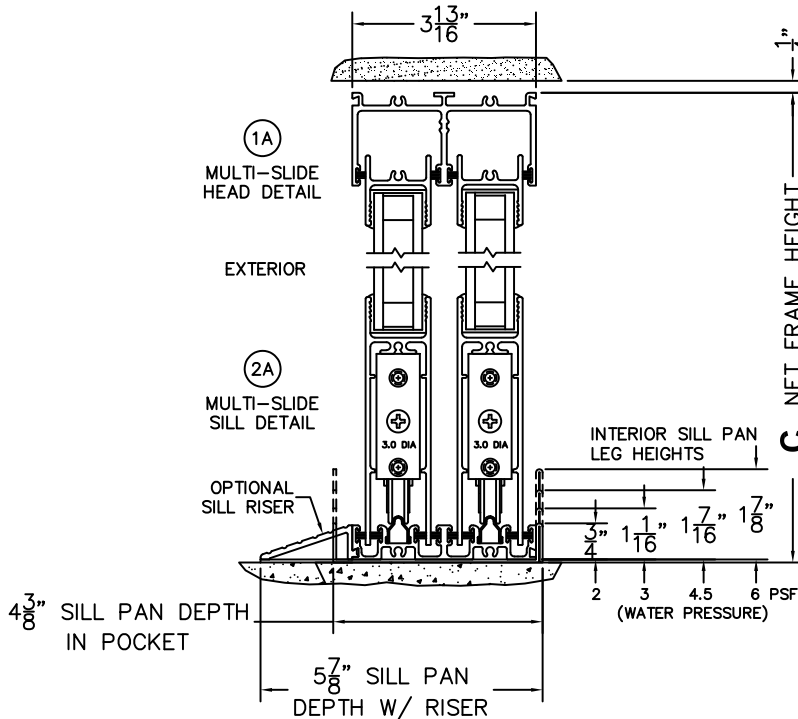

CALCULATED VALUES (FLEETWOOD SUPPLIED)

D (POCKET WIDTH)	
E (NET FRAME WIDTH)	

NOTES:

(USE RULER TO SCALE DIMENSIONS IN INCHES)

SCALE: 1/4

(USE RULER TO SCALE DIMENSIONS IN INCHES)

SCALE: 1/4

*CAUTION: WHEN CONSTRUCTING POCKET NOTE THAT DAYLIGHT WIDTH DOES NOT INCLUDE 1" SET BACK FOR POST INTERLOCKER.