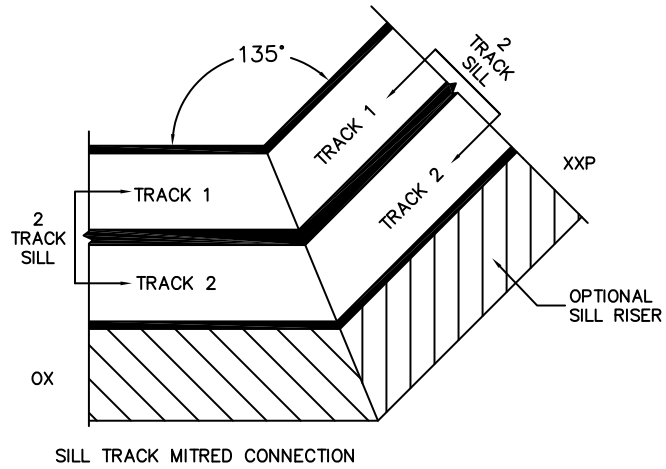

CALCULATED VALUES (FLEETWOOD SUPPLIED)

D (POCKET WIDTH)	
E (NET FRAME WIDTH)	

NOTES:

(USE RULER TO SCALE DIMENSIONS IN INCHES)

SCALE: 1/4

(USE RULER TO SCALE DIMENSIONS IN INCHES)

SCALE: 1/4

*CAUTION: WHEN CONSTRUCTING POCKET NOTE THAT DAYLIGHT WIDTH DOES NOT INCLUDE 1" SET BACK FOR POST INTERLOCKER.