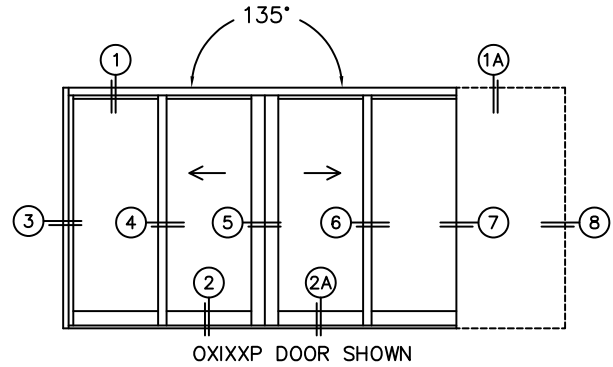

FLEETWOOD
WINDOWS & DOORS
FleetwoodUSA.com

NORWOOD 3070EX M/S
135°OXIXP CUSTOM CONFIGURATION
NO SCREENS

ORDER NO.:

ITEM NO.:

REQUIRED DEALER INFO.

A (NET FRAME WIDTH)	
B (DAYLIGHT WIDTH)	
C (NET FRAME HEIGHT)	
SILL PAN HEIGHT(INTERIOR LEG)	
(3/4", 1-1/16", 1-7/16" OR 1-7/8")	

CALCULATED VALUES (FLEETWOOD SUPPLIED)

D (POCKET WIDTH)	
E (NET FRAME WIDTH)	

NOTES:

(USE RULER TO SCALE DIMENSIONS IN INCHES)

SCALE: 1/4

(USE RULER TO SCALE DIMENSIONS IN INCHES)

SCALE: 1/4

*CAUTION: WHEN CONSTRUCTING POCKET NOTE THAT DAYLIGHT WIDTH DOES NOT INCLUDE 1" SET BACK FOR POST INTERLOCKER.