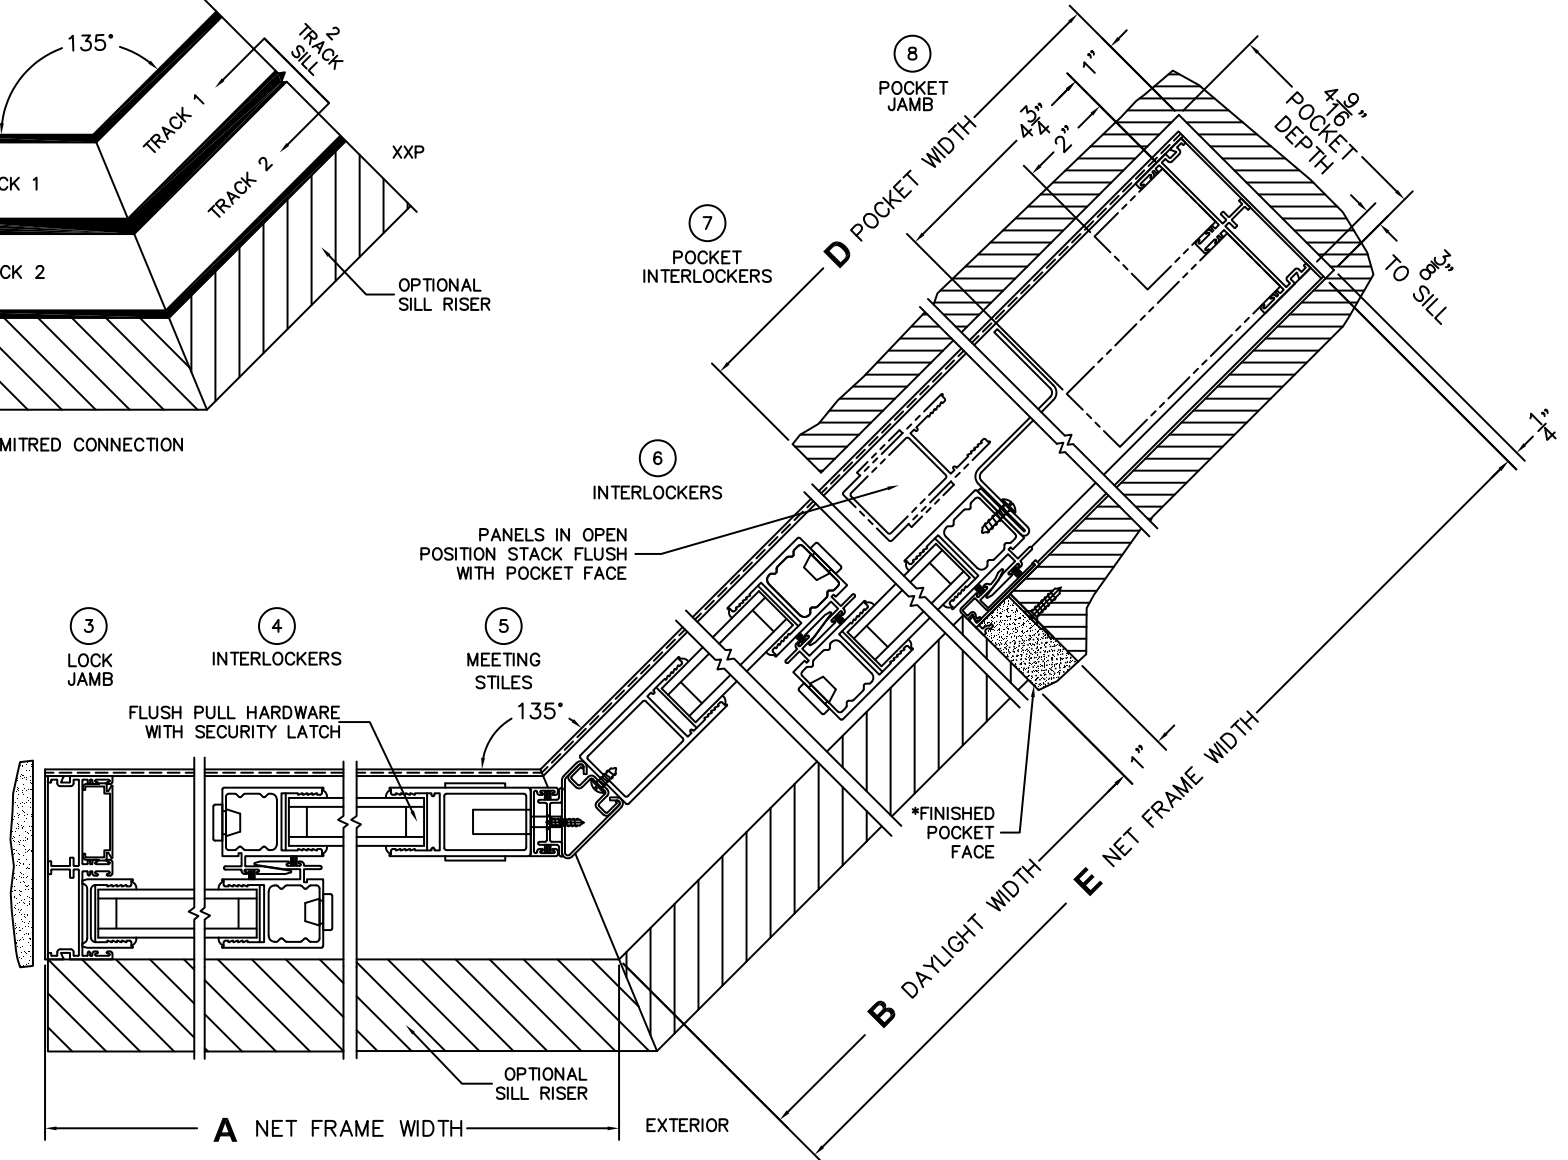

FLEETWOOD
WINDOWS & DOORS
FleetwoodUSA.com

NORWOOD 3070EX M/S
135°OXIXP CUSTOM CONFIGURATION
NO SCREENS

ORDER NO.:

ITEM NO.:

REQUIRED DEALER INFO.

A (NET FRAME WIDTH)	
B (DAYLIGHT WIDTH)	
C (NET FRAME HEIGHT)	
SILL PAN HEIGHT(INTERIOR LEG)	
(3/4", 1-1/16", 1-7/16" OR 1-7/8")	

CALCULATED VALUES (FLEETWOOD SUPPLIED)

D (POCKET WIDTH)	
E (NET FRAME WIDTH)	

NOTES:

(USE RULER TO SCALE DIMENSIONS IN INCHES)

SCALE: 1/4

(USE RULER TO SCALE DIMENSIONS IN INCHES)

SCALE: 1/4

*CAUTION: WHEN CONSTRUCTING POCKET NOTE THAT DAYLIGHT WIDTH DOES NOT INCLUDE 1" SET BACK FOR POST INTERLOCKER.