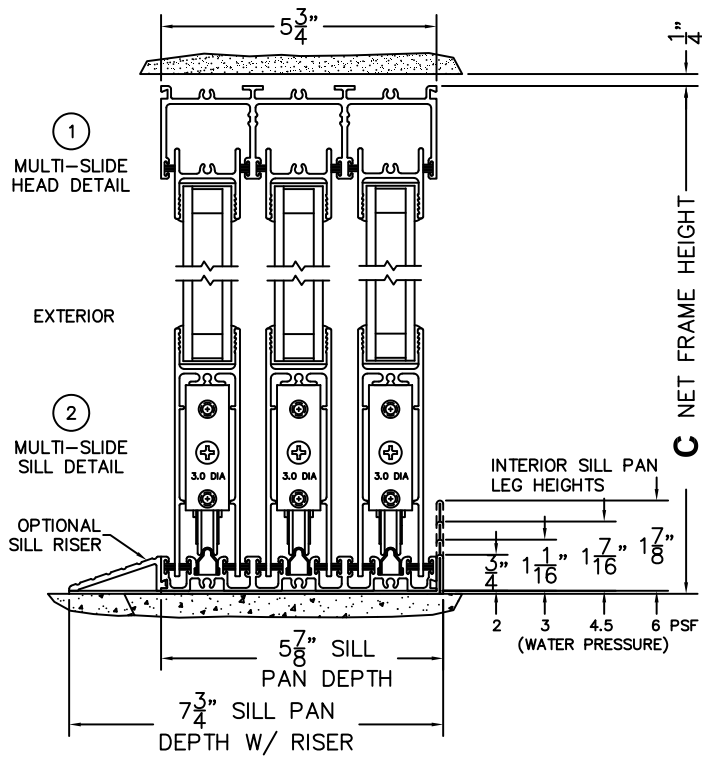

SILL PAN HEIGHT(INTERIOR LEG)
(3/4", 1-1/16", 1-7/16" OR 1-7/8")

NOTES:

(USE RULER TO SCALE DIMENSIONS IN INCHES)

SCALE: 1/4

FLEETWOOD
WINDOWS & DOORS
FleetwoodUSA.com

NORWOOD 3070EX M/S

125° 00XXIXX00 STANDARD CONFIGURATION
NO SCREENS

ORDER NO.:

ITEM NO.:

(USE RULER TO SCALE DIMENSIONS IN INCHES)

SCALE: 1/4