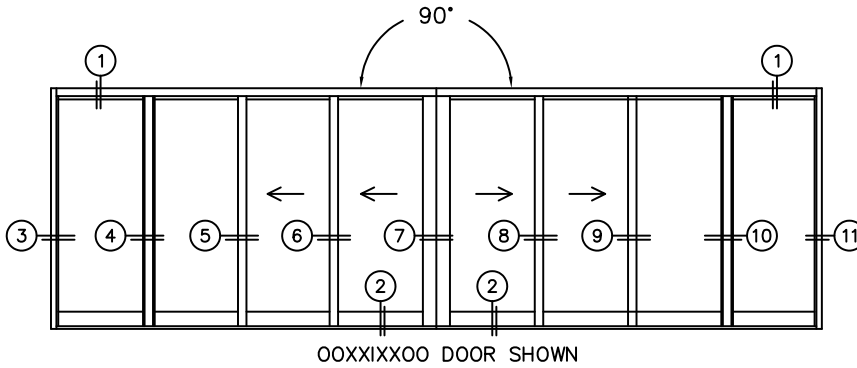

SILL PAN HEIGHT(INTERIOR LEG)
(3/4", 1-1/16", 1-7/16" OR 1-7/8")

NOTES:

(USE RULER TO SCALE DIMENSIONS IN INCHES)

SCALE: 1/4

FLEETWOOD
WINDOWS & DOORS
FleetwoodUSA.com

NORWOOD 3070EX M/S

125° 00XXIXX00 STANDARD CONFIGURATION
NO SCREENS

ORDER NO.:

ITEM NO.:

(USE RULER TO SCALE DIMENSIONS IN INCHES)

SCALE: 1/4