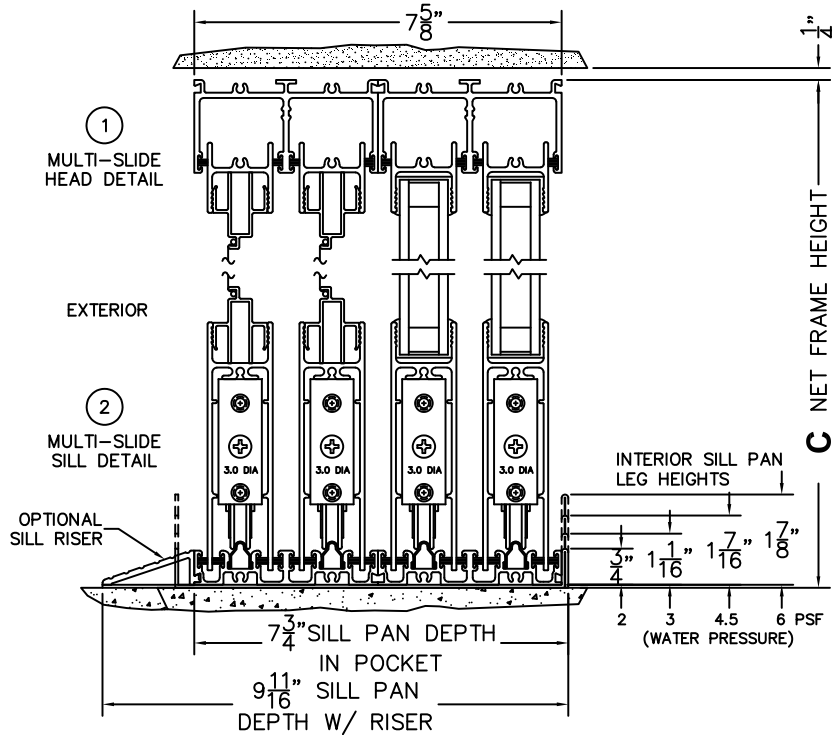

SILL PAN HEIGHT(INTERIOR LEG)
(3/4", 1-1/16", 1-7/16" OR 1-7/8")

CALCULATED VALUES (FLEETWOOD SUPPLIED)

D(POCKET WIDTH)

E(NET FRAME WIDTH)

F(POCKET WIDTH)

G(NET FRAME WIDTH)

NOTES:

(USE RULER TO SCALE DIMENSIONS IN INCHES)

SCALE: 1/4

FLEETWOOD
WINDOWS & DOORS
FleetwoodUSA.com

NORWOOD 3070EX M/S
120°PXXIXXP CUSTOM CONFIG.
WITH SCREENS

ORDER NO.:

ITEM NO.:

(USE RULER TO SCALE DIMENSIONS IN INCHES)

SCALE: 1/8

*CAUTION: WHEN CONSTRUCTING POCKET NOTE THAT DAYLIGHT WIDTH DOES NOT INCLUDE 1" SET BACK FOR POST INTERLOCKER.