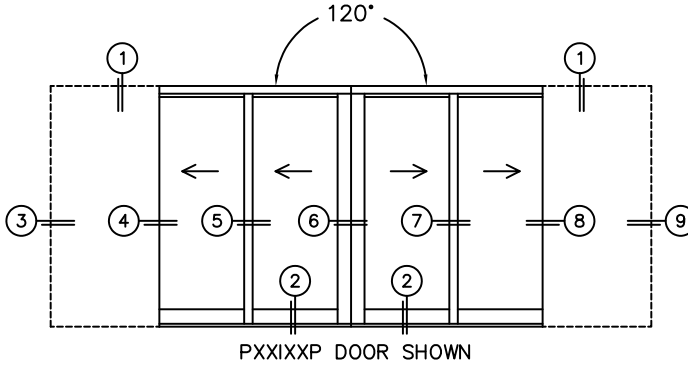

SILL PAN HEIGHT(INTERIOR LEG)
(3/4", 1-1/16", 1-7/16" OR 1-7/8")

CALCULATED VALUES (FLEETWOOD SUPPLIED)

D(POCKET WIDTH)

E(NET FRAME WIDTH)

F(POCKET WIDTH)

G(NET FRAME WIDTH)

NOTES:

(USE RULER TO SCALE DIMENSIONS IN INCHES)

SCALE: 1/4

FLEETWOOD
WINDOWS & DOORS
FleetwoodUSA.com

NORWOOD 3070EX M/S
120°PXXIXXP CUSTOM CONFIG.
WITH SCREENS

ORDER NO.:

ITEM NO.:

(USE RULER TO SCALE DIMENSIONS IN INCHES)

SCALE: 1/8

*CAUTION: WHEN CONSTRUCTING POCKET NOTE THAT DAYLIGHT WIDTH DOES NOT INCLUDE 1" SET BACK FOR POST INTERLOCKER.