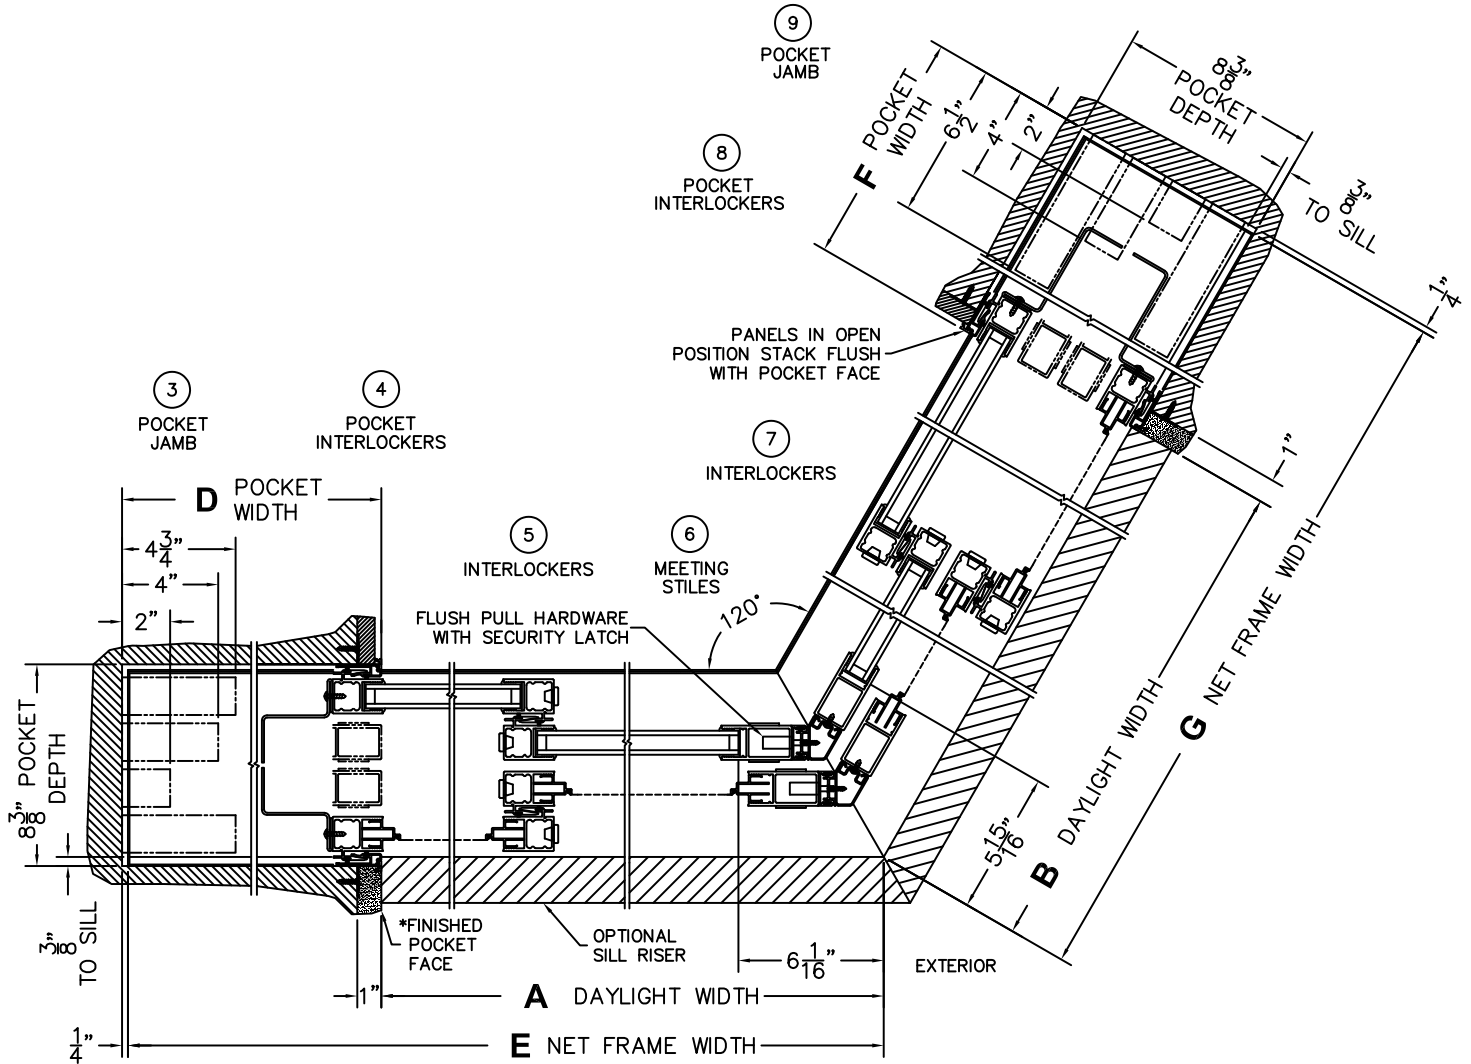

SILL PAN HEIGHT(INTERIOR LEG)
(3/4", 1-1/16", 1-7/16" OR 1-7/8")

CALCULATED VALUES (FLEETWOOD SUPPLIED)

D(POCKET WIDTH)

E(NET FRAME WIDTH)

F(POCKET WIDTH)

G(NET FRAME WIDTH)

NOTES:

(USE RULER TO SCALE DIMENSIONS IN INCHES)

SCALE: 1/4

FLEETWOOD
WINDOWS & DOORS
FleetwoodUSA.com

NORWOOD 3070EX M/S
120°PXXIXXP CUSTOM CONFIG.
WITH SCREENS

ORDER NO.:

ITEM NO.:

(USE RULER TO SCALE DIMENSIONS IN INCHES)

SCALE: 1/8

*CAUTION: WHEN CONSTRUCTING POCKET NOTE THAT DAYLIGHT WIDTH DOES NOT INCLUDE 1" SET BACK FOR POST INTERLOCKER.

FLEETWOOD
WINDOWS & DOORS
FleetwoodUSA.com

NORWOOD 3070EX M/S
120°PXXIXXP CUSTOM CONFIG.
WITH SCREENS

ORDER NO.:

ITEM NO.:

(USE RULER TO SCALE DIMENSIONS IN INCHES)

SCALE: 1/4