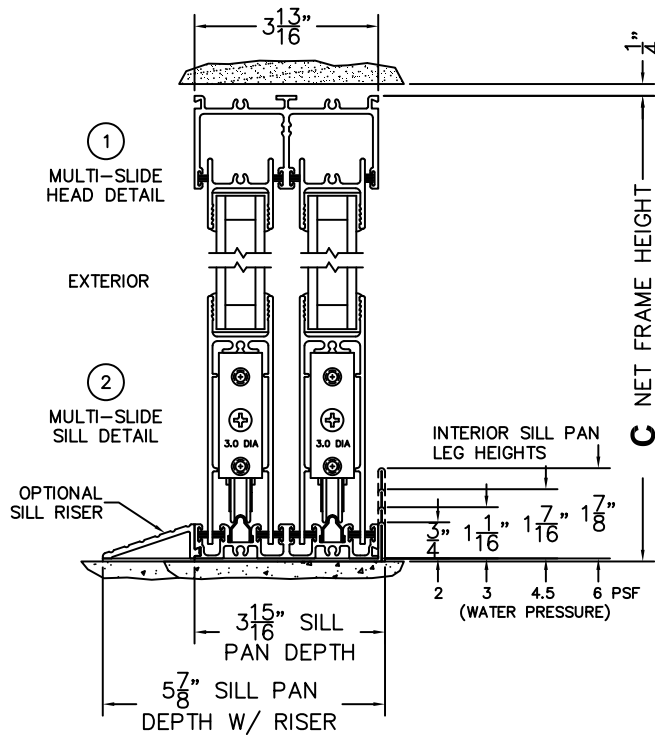

SILL PAN HEIGHT(INTERIOR LEG)
(3/4", 1-1/16", 1-7/16" OR 1-7/8")

NOTES:

(USE RULER TO SCALE DIMENSIONS IN INCHES)

SCALE: 1/4

XXIXX DOOR SHOWN

FLEETWOOD
WINDOWS & DOORS
FleetwoodUSA.com

NORWOOD 3070EX M/S
113°XXIXX STANDARD CONFIG.
NO SCREENS

ORDER NO.:

ITEM NO.:

(USE RULER TO SCALE DIMENSIONS IN INCHES)

SCALE: 1/4