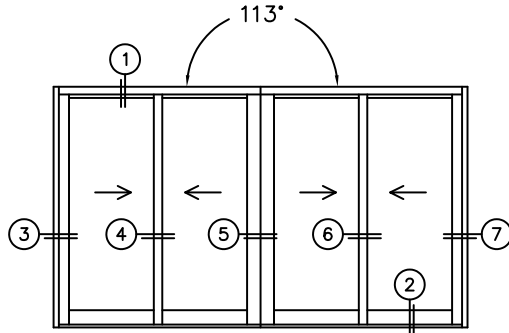

FLEETWOOD
WINDOWS & DOORS
FleetwoodUSA.com

NORWOOD 3070EX M/S
113°XXIXX STANDARD CONFIG.
NO SCREENS

ORDER NO.:

ITEM NO.:

REQUIRED DEALER INFO.

A(NET FRAME WIDTH)

B(NET FRAME WIDTH)

C(NET FRAME HEIGHT)

SILL PAN HEIGHT(INTERIOR LEG)
(3/4", 1-1/16", 1-7/16" OR 1-7/8")

NOTES:

(USE RULER TO SCALE DIMENSIONS IN INCHES)

SCALE: 1/4

XXIXX DOOR SHOWN

FLEETWOOD
WINDOWS & DOORS
FleetwoodUSA.com

NORWOOD 3070EX M/S
113°XXIXX STANDARD CONFIG.
NO SCREENS

ORDER NO.:

ITEM NO.:

(USE RULER TO SCALE DIMENSIONS IN INCHES)

SCALE: 1/4