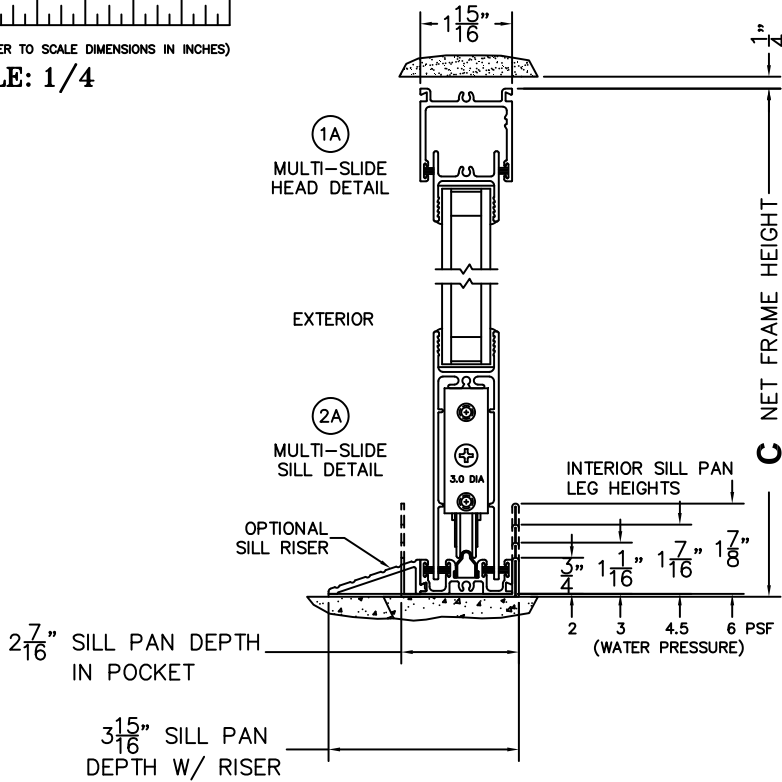

CALCULATED VALUES (FLEETWOOD SUPPLIED)

D (POCKET WIDTH)	
E (NET FRAME WTH)	
F (POCKET WIDTH)	
G (NET FRAME WTH)	

NOTES:

(USE RULER TO SCALE DIMENSIONS IN INCHES)

SCALE: 1/4

PXXIXP DOOR SHOWN

(USE RULER TO SCALE DIMENSIONS IN INCHES)

SCALE: 1/4

*CAUTION: WHEN CONSTRUCTING POCKET NOTE THAT DAYLIGHT WIDTH DOES NOT INCLUDE 1\"/>