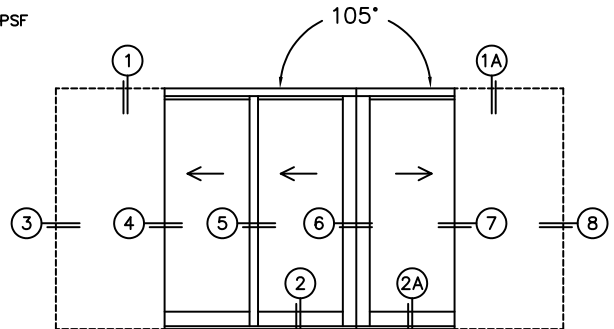

CALCULATED VALUES (FLEETWOOD SUPPLIED)

D (POCKET WIDTH)	
E (NET FRAME WTH)	
F (POCKET WIDTH)	
G (NET FRAME WTH)	

NOTES:

(USE RULER TO SCALE DIMENSIONS IN INCHES)

SCALE: 1/4

PXXIXP DOOR SHOWN

(USE RULER TO SCALE DIMENSIONS IN INCHES)

SCALE: 1/4

*CAUTION: WHEN CONSTRUCTING POCKET NOTE THAT DAYLIGHT WIDTH DOES NOT INCLUDE 1\"/>