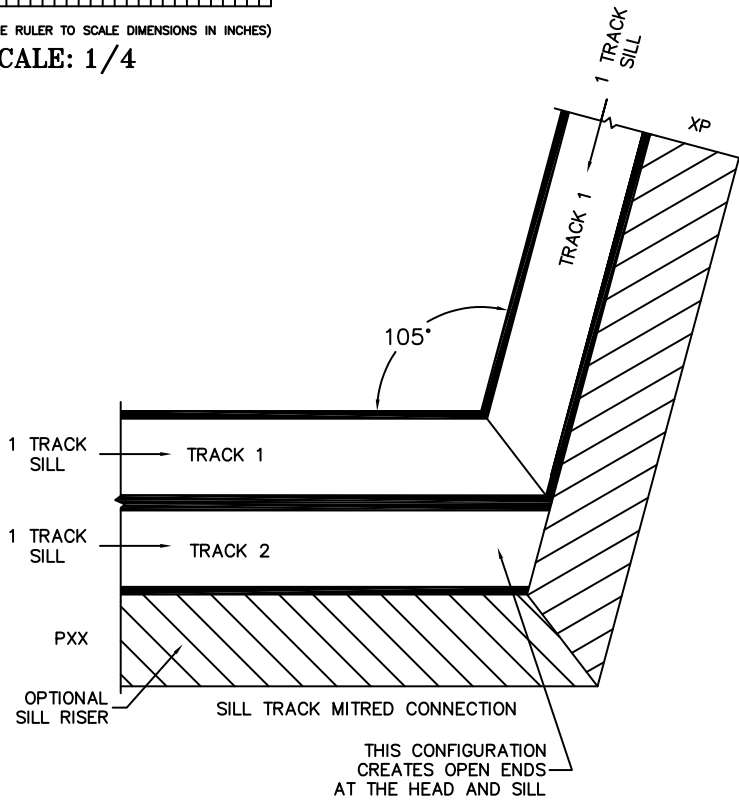

CALCULATED VALUES (FLEETWOOD SUPPLIED)

D (POCKET WIDTH)	
E (NET FRAME WTH)	
F (POCKET WIDTH)	
G (NET FRAME WTH)	

NOTES:

(USE RULER TO SCALE DIMENSIONS IN INCHES)

SCALE: 1/4

PXXIXP DOOR SHOWN

(USE RULER TO SCALE DIMENSIONS IN INCHES)

SCALE: 1/4

*CAUTION: WHEN CONSTRUCTING POCKET NOTE THAT DAYLIGHT WIDTH DOES NOT INCLUDE 1\"/>