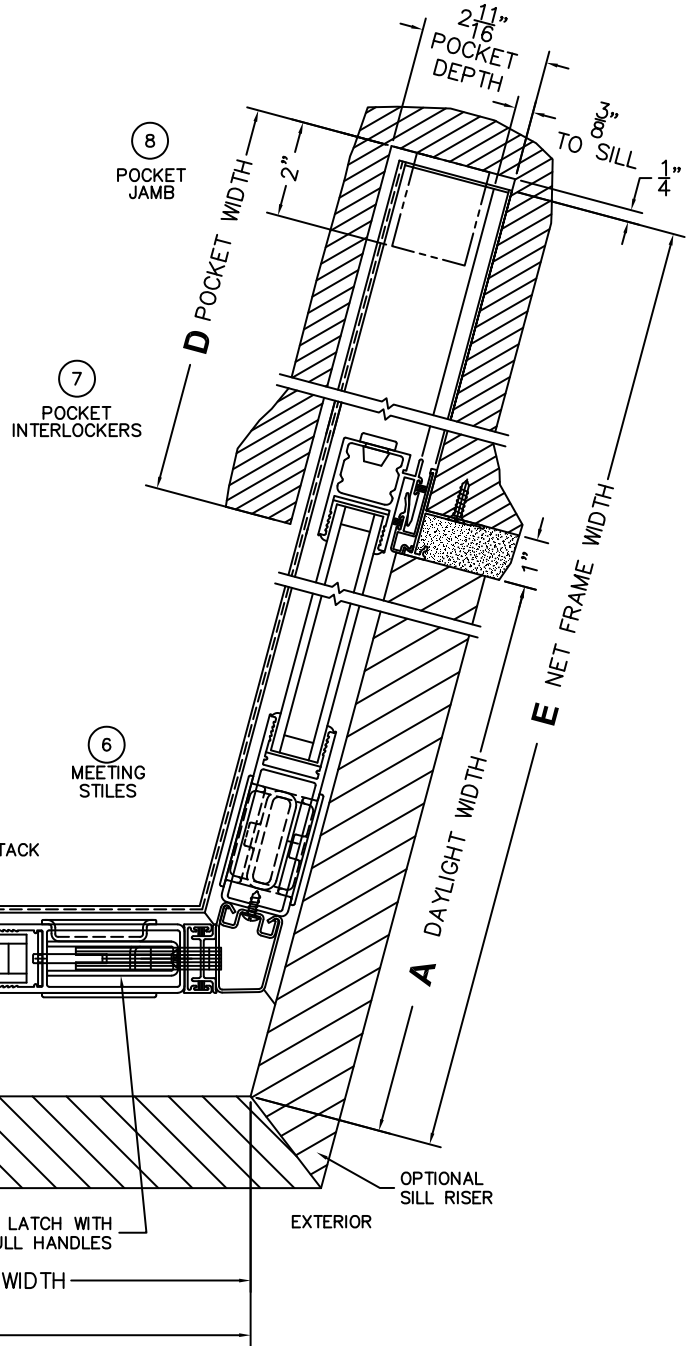

FLEETWOOD
WINDOWS & DOORS
FleetwoodUSA.com

NORWOOD 3070EX M/S
105°PXXIXP CUSTOM CONFIGURATION
NO SCREENS

ORDER NO.:

ITEM NO.:

REQUIRED DEALER INFO.

A (DAYLIGHT WIDTH)	
B (DAYLIGHT WIDTH)	
C (NET FRAME HEIGHT)	
SILL PAN HEIGHT(INTERIOR LEG)	(3/4", 1-1/16", 1-7/16" OR 1-7/8")

CALCULATED VALUES (FLEETWOOD SUPPLIED)

D (POCKET WIDTH)	
E (NET FRAME WTH)	
F (POCKET WIDTH)	
G (NET FRAME WTH)	

NOTES:

(USE RULER TO SCALE DIMENSIONS IN INCHES)

SCALE: 1/4

PXXIXP DOOR SHOWN

(USE RULER TO SCALE DIMENSIONS IN INCHES)

SCALE: 1/4

*CAUTION: WHEN CONSTRUCTING POCKET NOTE THAT DAYLIGHT WIDTH DOES NOT INCLUDE 1\"/>