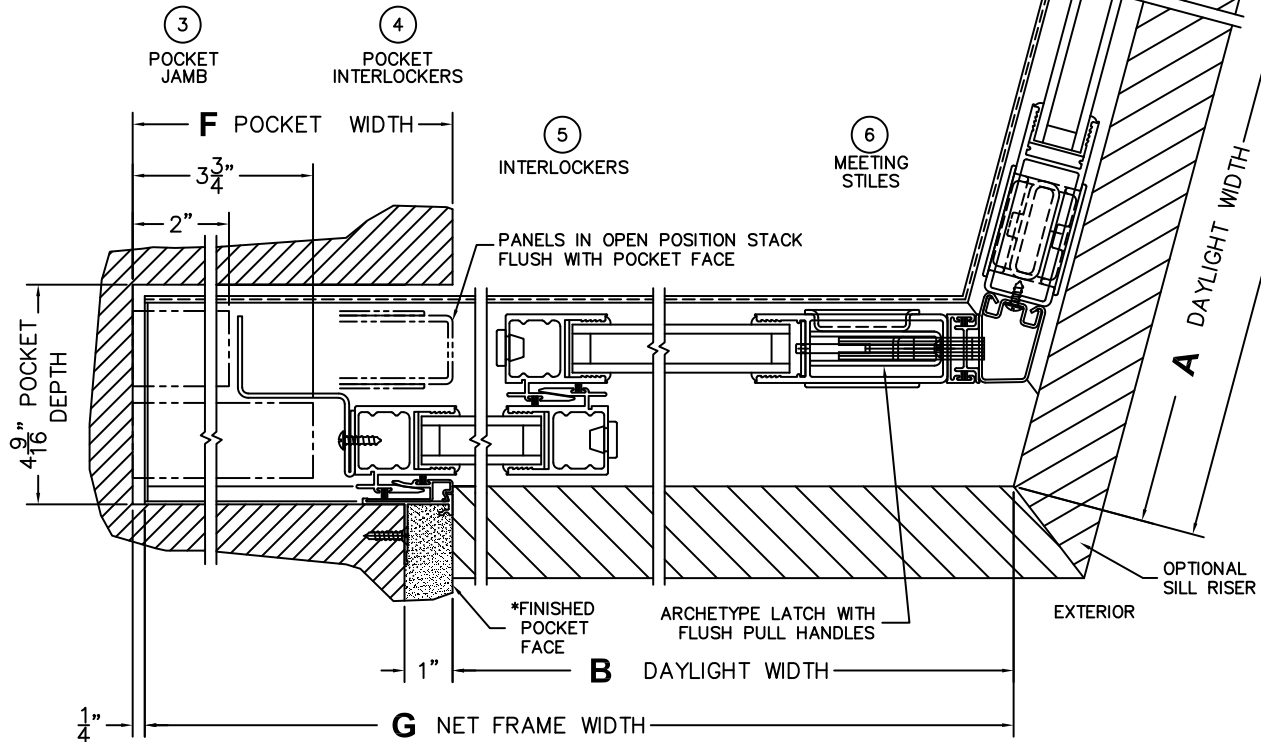

CALCULATED VALUES (FLEETWOOD SUPPLIED)

D (POCKET WIDTH)	
E (NET FRAME WTH)	
F (POCKET WIDTH)	
G (NET FRAME WTH)	

NOTES:

(USE RULER TO SCALE DIMENSIONS IN INCHES)

SCALE: 1/4

PXXIXP DOOR SHOWN

(USE RULER TO SCALE DIMENSIONS IN INCHES)

SCALE: 1/4

*CAUTION: WHEN CONSTRUCTING POCKET NOTE THAT DAYLIGHT WIDTH DOES NOT INCLUDE 1\"/>