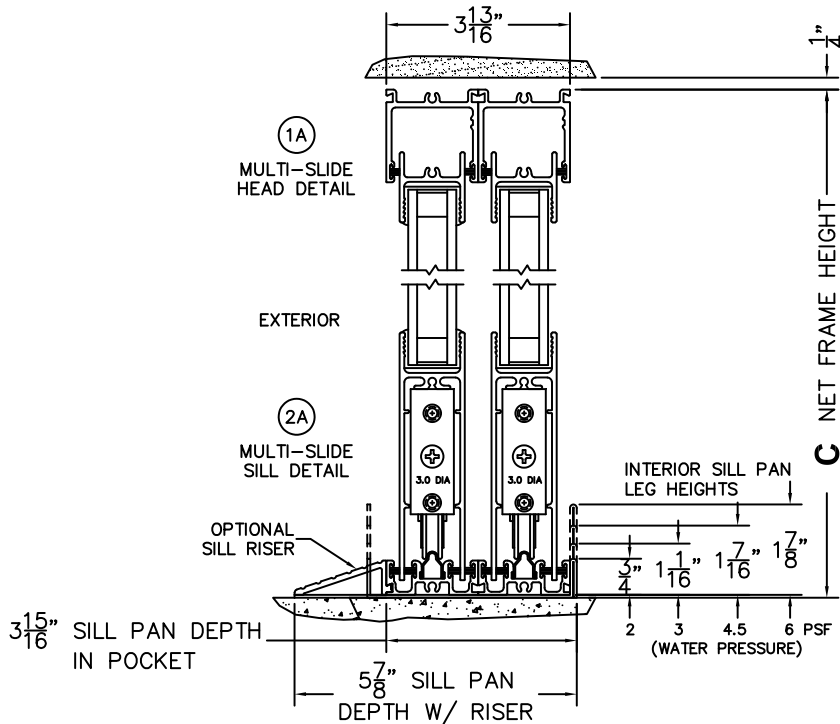

CALCULATED VALUES (FLEETWOOD SUPPLIED)

D (POCKET WIDTH)	
E (NET FRAME WTH)	
F (POCKET WIDTH)	
G (NET FRAME WTH)	

NOTES:

(USE RULER TO SCALE DIMENSIONS IN INCHES)

SCALE: 1/4

PXXIXP DOOR SHOWN

(USE RULER TO SCALE DIMENSIONS IN INCHES)

SCALE: 1/4

*CAUTION: WHEN CONSTRUCTING POCKET NOTE THAT DAYLIGHT WIDTH DOES NOT INCLUDE 1\"/>