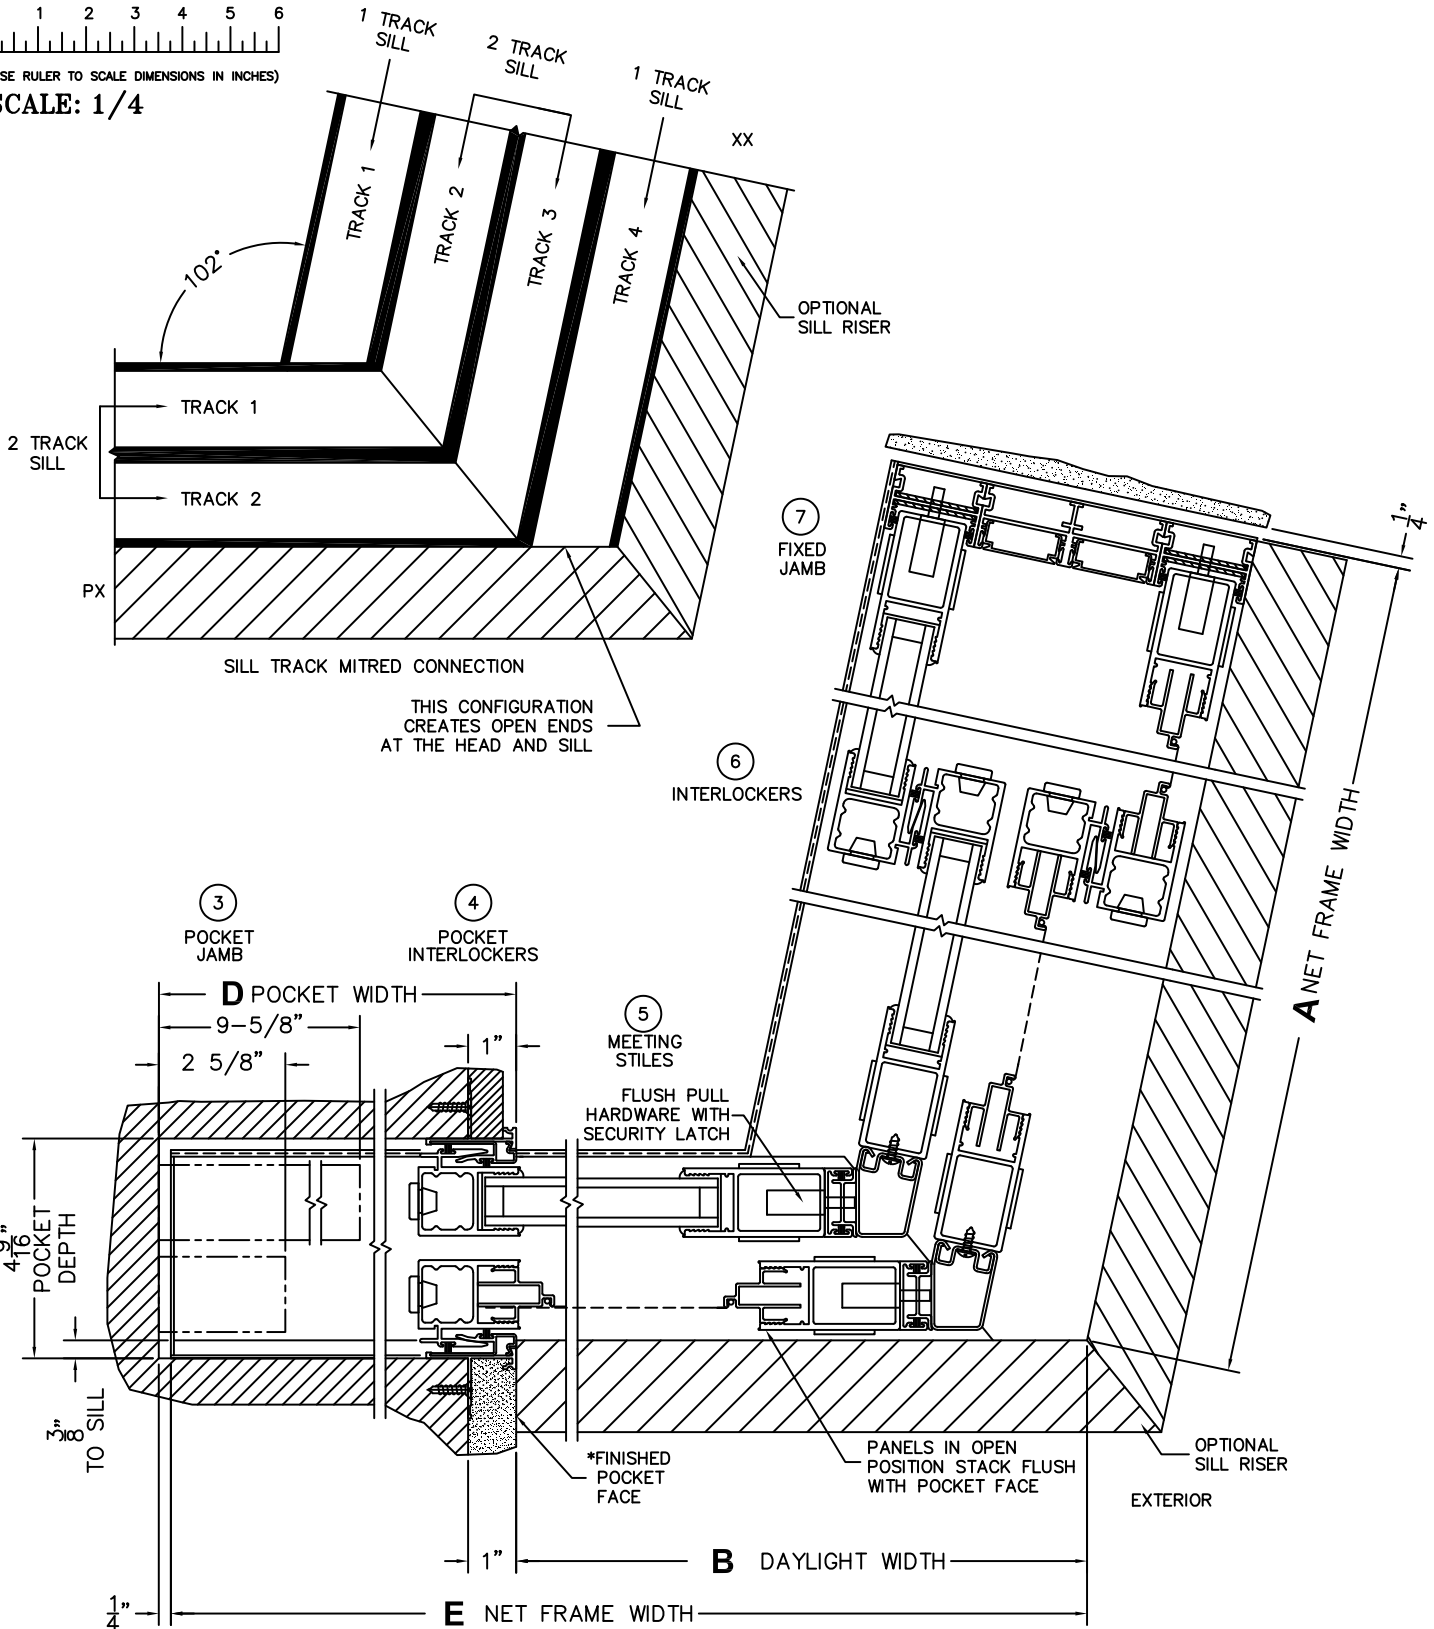

FLEETWOOD
WINDOWS & DOORS
FleetwoodUSA.com

NORWOOD 3070EX M/S
102°PXIXX STANDARD CONFIG.
WITH SCREENS

ORDER NO.:

ITEM NO.:

REQUIRED DEALER INFO.

A (NET FRAME WIDTH)	
B (DAYLIGHT WIDTH)	
C (NET FRAME HEIGHT)	
SILL PAN HEIGHT(INTERIOR LEG)	
(3/4", 1-1/16", 1-7/16" OR 1-7/8")	

CALCULATED VALUES (FLEETWOOD SUPPLIED)

D (POCKET WIDTH)	
E (NET FRAME WIDTH)	

NOTES:

(USE RULER TO SCALE DIMENSIONS IN INCHES)

SCALE: 1/4

(USE RULER TO SCALE DIMENSIONS IN INCHES)

SCALE: 1/4

*CAUTION: WHEN CONSTRUCTING POCKET NOTE THAT DAYLIGHT WIDTH DOES NOT INCLUDE 1" SET BACK FOR POST INTERLOCKER.