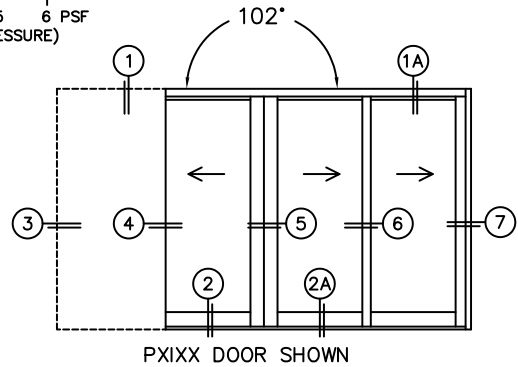

FLEETWOOD
WINDOWS & DOORS
FleetwoodUSA.com

NORWOOD 3070EX M/S
102°PXIXX STANDARD CONFIG.
WITH SCREENS

ORDER NO.:

ITEM NO.:

REQUIRED DEALER INFO.

A (NET FRAME WIDTH)	
B (DAYLIGHT WIDTH)	
C (NET FRAME HEIGHT)	
SILL PAN HEIGHT(INTERIOR LEG)	
(3/4", 1-1/16", 1-7/16" OR 1-7/8")	

CALCULATED VALUES (FLEETWOOD SUPPLIED)

D (POCKET WIDTH)	
E (NET FRAME WIDTH)	

NOTES:

(USE RULER TO SCALE DIMENSIONS IN INCHES)

SCALE: 1/4

(USE RULER TO SCALE DIMENSIONS IN INCHES)

SCALE: 1/4

*CAUTION: WHEN CONSTRUCTING POCKET NOTE THAT DAYLIGHT WIDTH DOES NOT INCLUDE 1" SET BACK FOR POST INTERLOCKER.