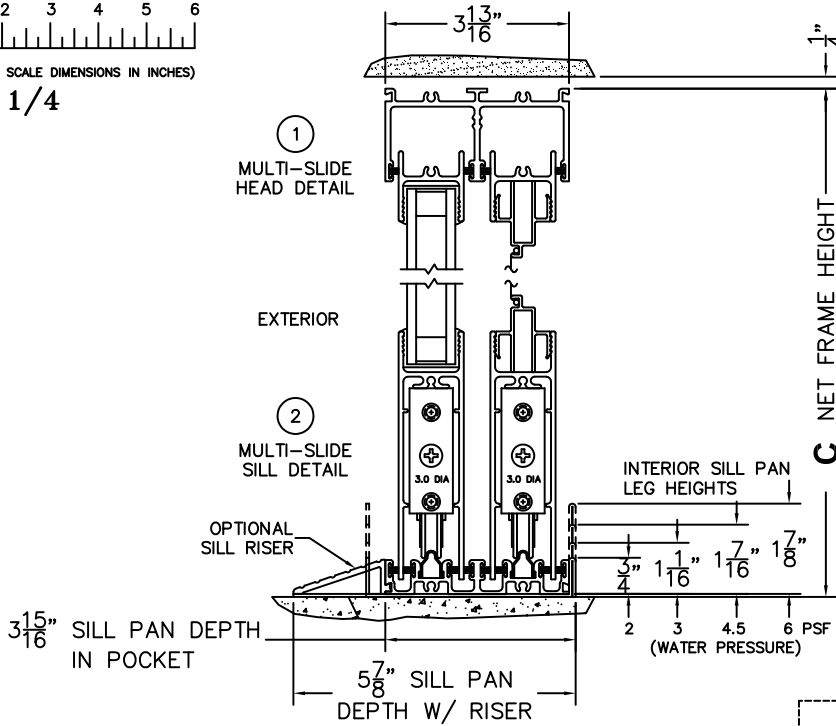

CALCULATED VALUES (FLEETWOOD SUPPLIED)

D (POCKET WIDTH)	
E (NET FRAME WIDTH)	

NOTES:

(USE RULER TO SCALE DIMENSIONS IN INCHES)

SCALE: 1/4

(USE RULER TO SCALE DIMENSIONS IN INCHES)

SCALE: 1/4

*CAUTION: WHEN CONSTRUCTING POCKET NOTE THAT DAYLIGHT WIDTH DOES NOT INCLUDE 1" SET BACK FOR POST INTERLOCKER.