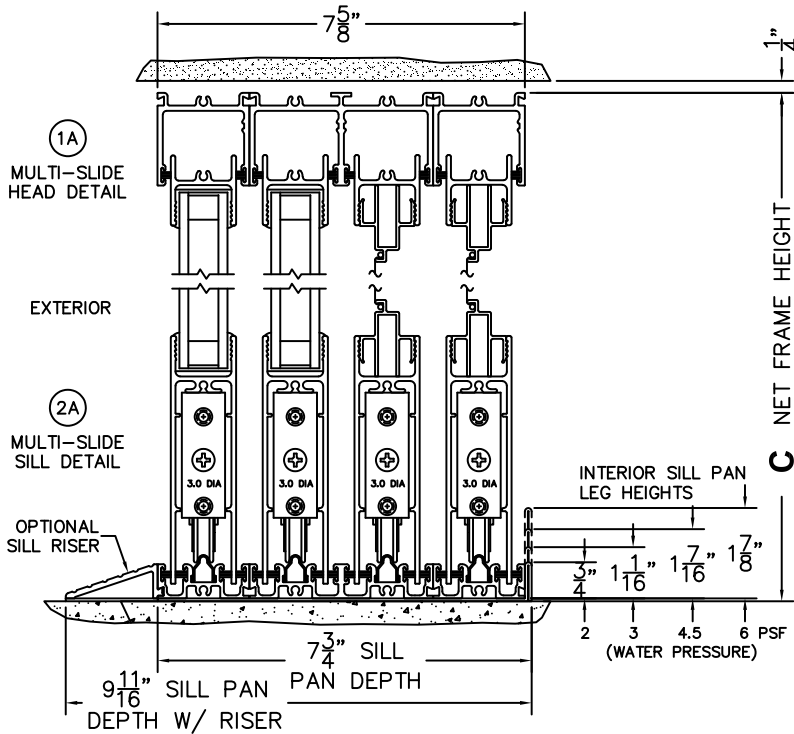

CALCULATED VALUES (FLEETWOOD SUPPLIED)

D (POCKET WIDTH)	
E (NET FRAME WIDTH)	

NOTES:

(USE RULER TO SCALE DIMENSIONS IN INCHES)

SCALE: 1/4

(USE RULER TO SCALE DIMENSIONS IN INCHES)

SCALE: 1/4

*CAUTION: WHEN CONSTRUCTING POCKET NOTE THAT DAYLIGHT WIDTH DOES NOT INCLUDE 1" SET BACK FOR POST INTERLOCKER.