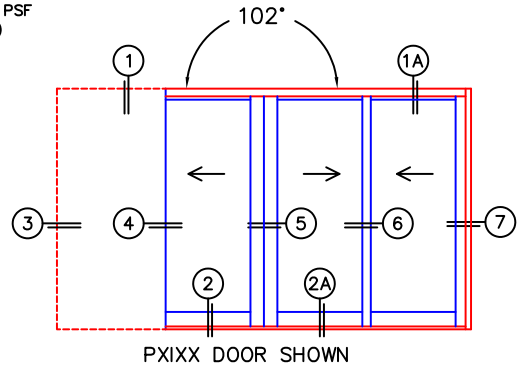

FLEETWOOD
WINDOWS & DOORS
FleetwoodUSA.com

NORWOOD 3070EX M/S
102°PXIXXO STANDARD CONFIG.
NO SCREENS

ORDER NO.:

ITEM NO.:

REQUIRED DEALER INFO.

A (NET FRAME WIDTH)	
B (DAYLIGHT WIDTH)	
C (NET FRAME HEIGHT)	
SILL PAN HEIGHT(INTERIOR LEG)	(3/4", 1-1/16", 1-7/16" OR 1-7/8")

CALCULATED VALUES (FLEETWOOD SUPPLIED)

D (POCKET WIDTH)	
E (NET FRAME WIDTH)	

NOTES:

(USE RULER TO SCALE DIMENSIONS IN INCHES)

SCALE: 1/4

FLEETWOOD
WINDOWS & DOORS
FleetwoodUSA.com

NORWOOD 3070EX M/S
102°PXIXX STANDARD CONFIG.
NO SCREENS

ORDER NO.:

ITEM NO.:

(USE RULER TO SCALE DIMENSIONS IN INCHES)

SCALE: 1/4

*CAUTION: WHEN CONSTRUCTING POCKET NOTE THAT DAYLIGHT WIDTH DOES NOT INCLUDE 1" SET BACK FOR POST INTERLOCKER.