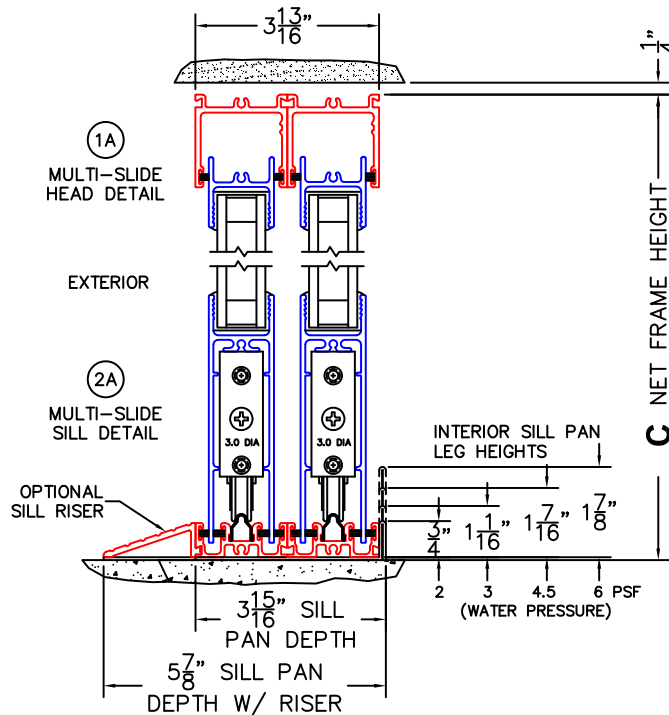

CALCULATED VALUES (FLEETWOOD SUPPLIED)

D (POCKET WIDTH)	
E (NET FRAME WIDTH)	

NOTES:

(USE RULER TO SCALE DIMENSIONS IN INCHES)

SCALE: 1/4

FLEETWOOD
WINDOWS & DOORS
FleetwoodUSA.com

NORWOOD 3070EX M/S
102°PXIXX STANDARD CONFIG.
NO SCREENS

ORDER NO.:

ITEM NO.:

(USE RULER TO SCALE DIMENSIONS IN INCHES)

SCALE: 1/4

*CAUTION: WHEN CONSTRUCTING POCKET NOTE THAT DAYLIGHT WIDTH DOES NOT INCLUDE 1" SET BACK FOR POST INTERLOCKER.