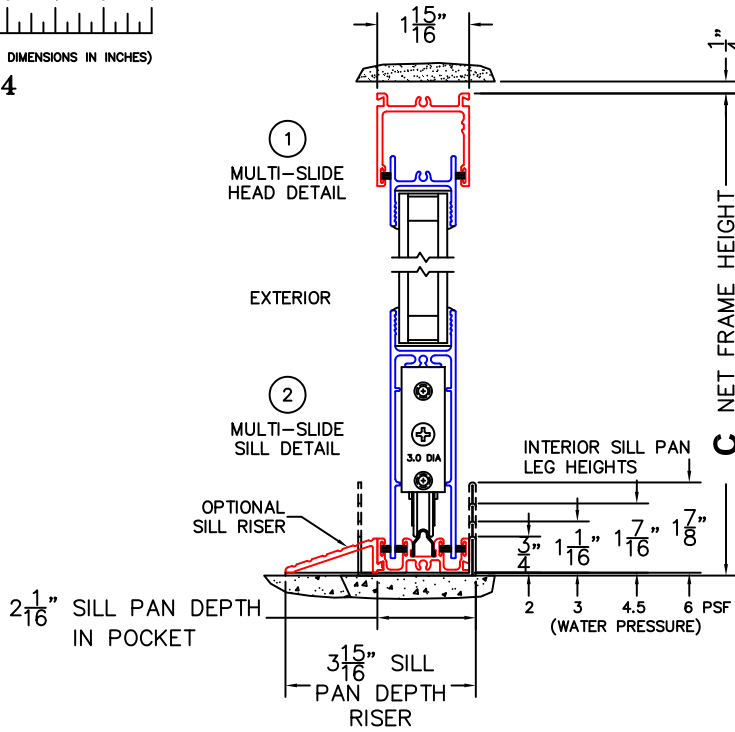

CALCULATED VALUES (FLEETWOOD SUPPLIED)

D (POCKET WIDTH)	
E (NET FRAME WIDTH)	

NOTES:

(USE RULER TO SCALE DIMENSIONS IN INCHES)

SCALE: 1/4

FLEETWOOD
WINDOWS & DOORS
FleetwoodUSA.com

NORWOOD 3070EX M/S
102°PXIXX STANDARD CONFIG.
NO SCREENS

ORDER NO.:

ITEM NO.:

(USE RULER TO SCALE DIMENSIONS IN INCHES)

SCALE: 1/4

*CAUTION: WHEN CONSTRUCTING POCKET NOTE THAT DAYLIGHT WIDTH DOES NOT INCLUDE 1" SET BACK FOR POST INTERLOCKER.