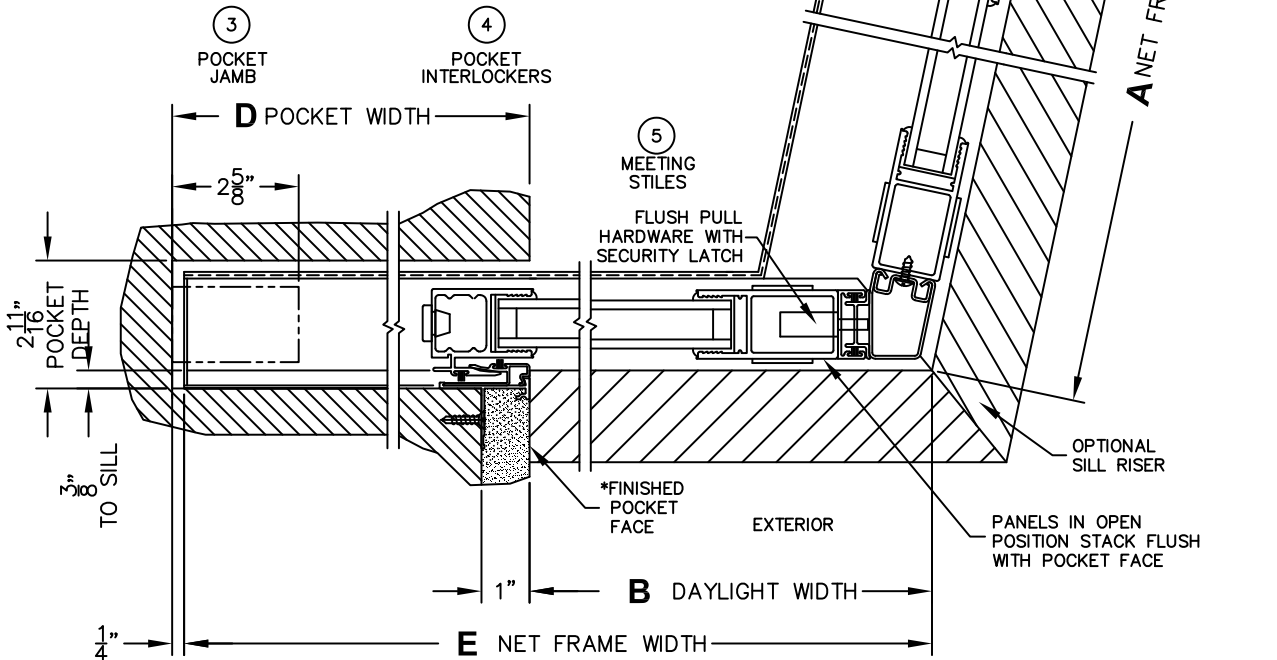

CALCULATED VALUES (FLEETWOOD SUPPLIED)

D (POCKET WIDTH)	
E (NET FRAME WIDTH)	

NOTES:

(USE RULER TO SCALE DIMENSIONS IN INCHES)

SCALE: 1/4

FLEETWOOD
WINDOWS & DOORS
FleetwoodUSA.com

NORWOOD 3070EX M/S
102°PXIXX STANDARD CONFIG.
NO SCREENS

ORDER NO.:

ITEM NO.:

(USE RULER TO SCALE DIMENSIONS IN INCHES)

SCALE: 1/4

*CAUTION: WHEN CONSTRUCTING POCKET NOTE THAT DAYLIGHT WIDTH DOES NOT INCLUDE 1" SET BACK FOR POST INTERLOCKER.