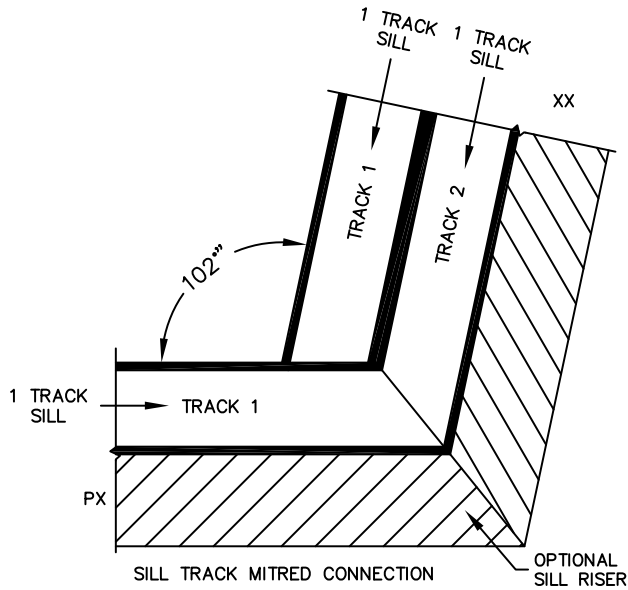

CALCULATED VALUES (FLEETWOOD SUPPLIED)

D (POCKET WIDTH)	
E (NET FRAME WIDTH)	

NOTES:

(USE RULER TO SCALE DIMENSIONS IN INCHES)

SCALE: 1/4

FLEETWOOD
WINDOWS & DOORS
FleetwoodUSA.com

NORWOOD 3070EX M/S
102°PXIXX STANDARD CONFIG.
NO SCREENS

ORDER NO.:

ITEM NO.:

(USE RULER TO SCALE DIMENSIONS IN INCHES)

SCALE: 1/4

*CAUTION: WHEN CONSTRUCTING POCKET NOTE THAT DAYLIGHT WIDTH DOES NOT INCLUDE 1" SET BACK FOR POST INTERLOCKER.