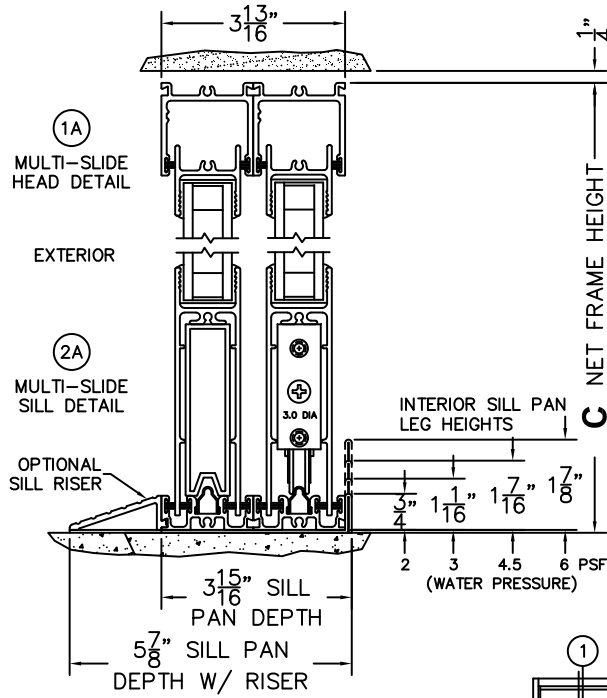

SILL PAN HEIGHT(INTERIOR LEG)
(3/4", 1-1/16", 1-7/16" OR 1-7/8")

NOTES:

(USE RULER TO SCALE DIMENSIONS IN INCHES)

SCALE: 1/4

FLEETWOOD
WINDOWS & DOORS
FleetwoodUSA.com

NORWOOD 3070EX M/S

100 OXXIXO CUSTOM CONFIGURATION
NO SCREENS

ORDER NO.:

ITEM NO.:

(USE RULER TO SCALE DIMENSIONS IN INCHES)

SCALE: 1/4