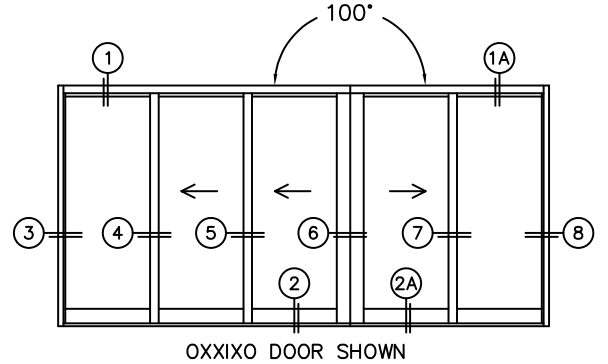

SILL PAN HEIGHT(INTERIOR LEG)
(3/4", 1-1/16", 1-7/16" OR 1-7/8")

NOTES:

(USE RULER TO SCALE DIMENSIONS IN INCHES)

SCALE: 1/4

FLEETWOOD
WINDOWS & DOORS
FleetwoodUSA.com

NORWOOD 3070EX M/S

100 OXXIXO CUSTOM CONFIGURATION
NO SCREENS

ORDER NO.:

ITEM NO.:

(USE RULER TO SCALE DIMENSIONS IN INCHES)

SCALE: 1/4