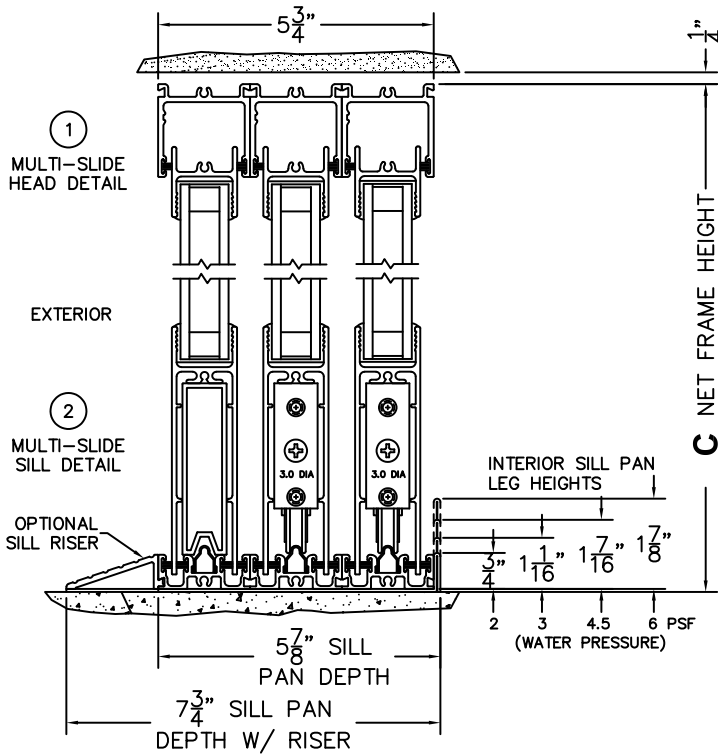

SILL PAN HEIGHT(INTERIOR LEG)
(3/4", 1-1/16", 1-7/16" OR 1-7/8")

NOTES:

(USE RULER TO SCALE DIMENSIONS IN INCHES)

SCALE: 1/4

FLEETWOOD
WINDOWS & DOORS
FleetwoodUSA.com

NORWOOD 3070EX M/S

100 OXXIXO CUSTOM CONFIGURATION
NO SCREENS

ORDER NO.:

ITEM NO.:

(USE RULER TO SCALE DIMENSIONS IN INCHES)

SCALE: 1/4