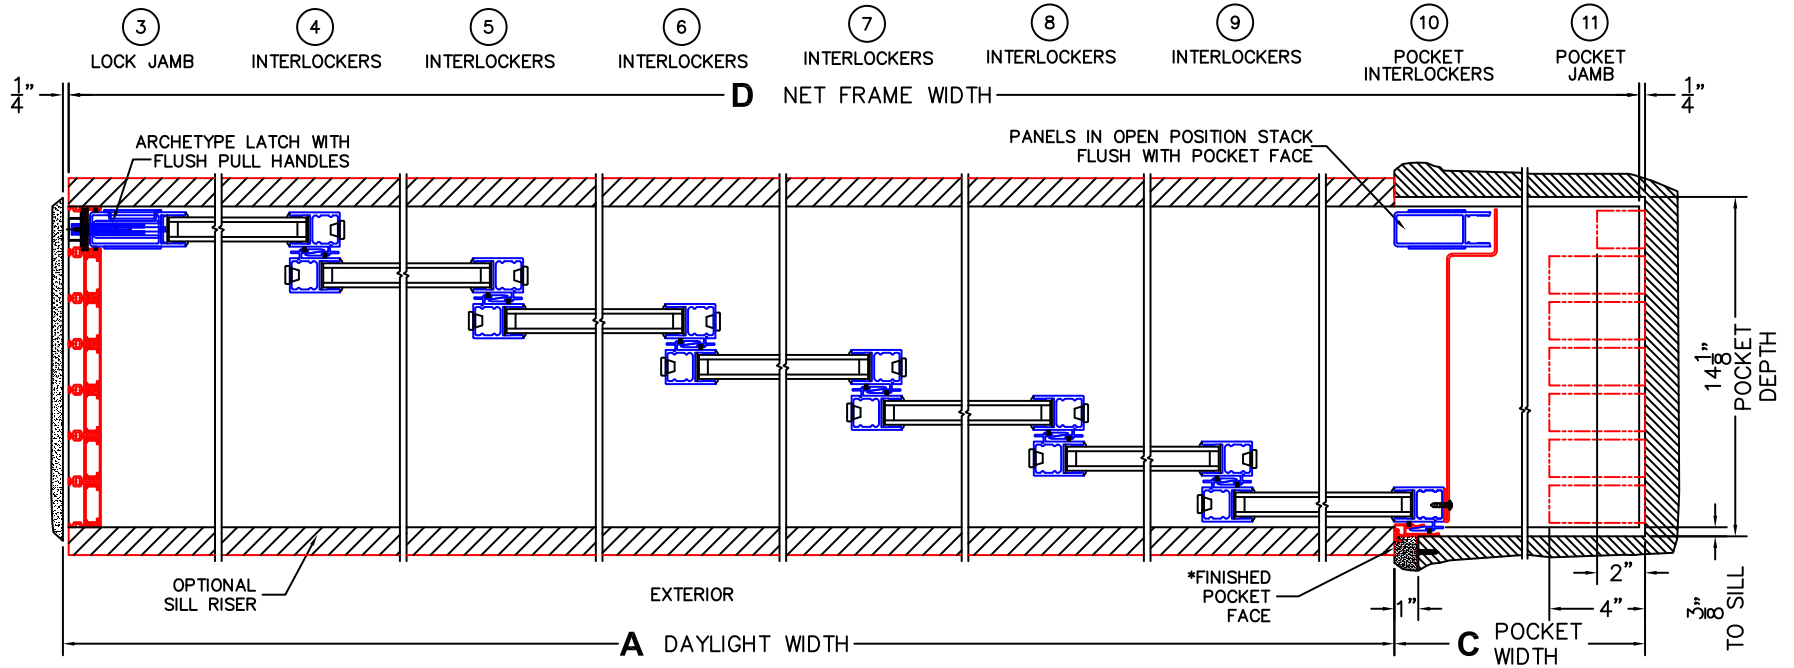

(USE RULER TO SCALE DIMENSIONS IN INCHES)

SCALE: 1/8

\*CAUTION: WHEN CONSTRUCTING POCKET NOTE THAT DAYLIGHT WIDTH DOES NOT INCLUDE 1" SET BACK FOR POST INTERLOCKER.