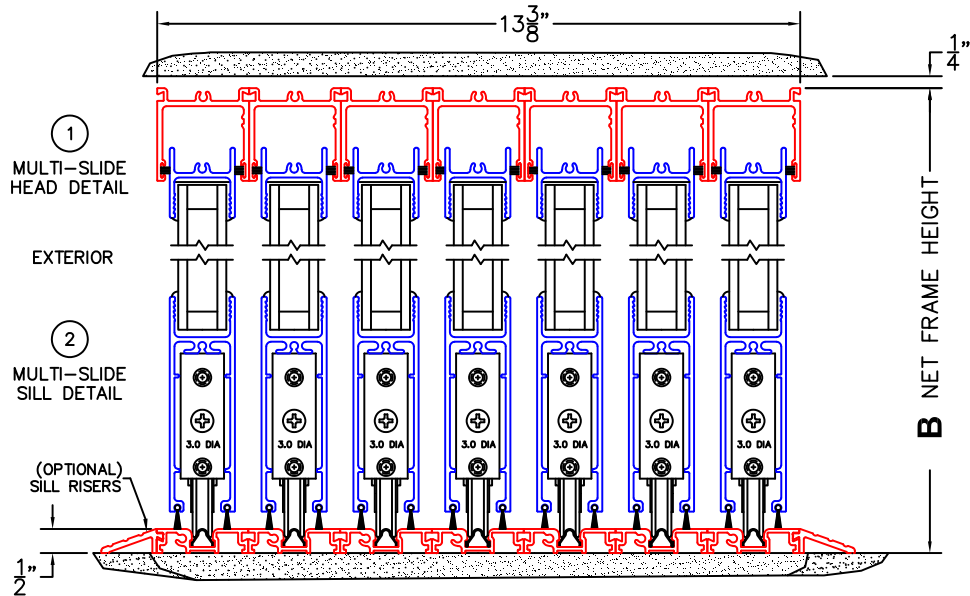

**C**(POCKET WIDTH)

**D**(NET FRAME WIDTH)

(USE RULER TO SCALE DIMENSIONS IN INCHES)

SCALE: 1/4

NOTES:

XXXXXXXXP DOOR SHOWN

NOTE: THIS DRAWING AND THE ACCOMPANYING "OPTIONS AND UPGRADES" ARE FOR CONCEPT ONLY! AT THE TIME OF ORDER WE WILL CUSTOMIZE THE DRAWINGS TO FIT THE FINAL CONFIGURATION. SEE DRAWINGS 3050-08 THRU 3050-09 FOR ADDITIONAL INFORMATION.