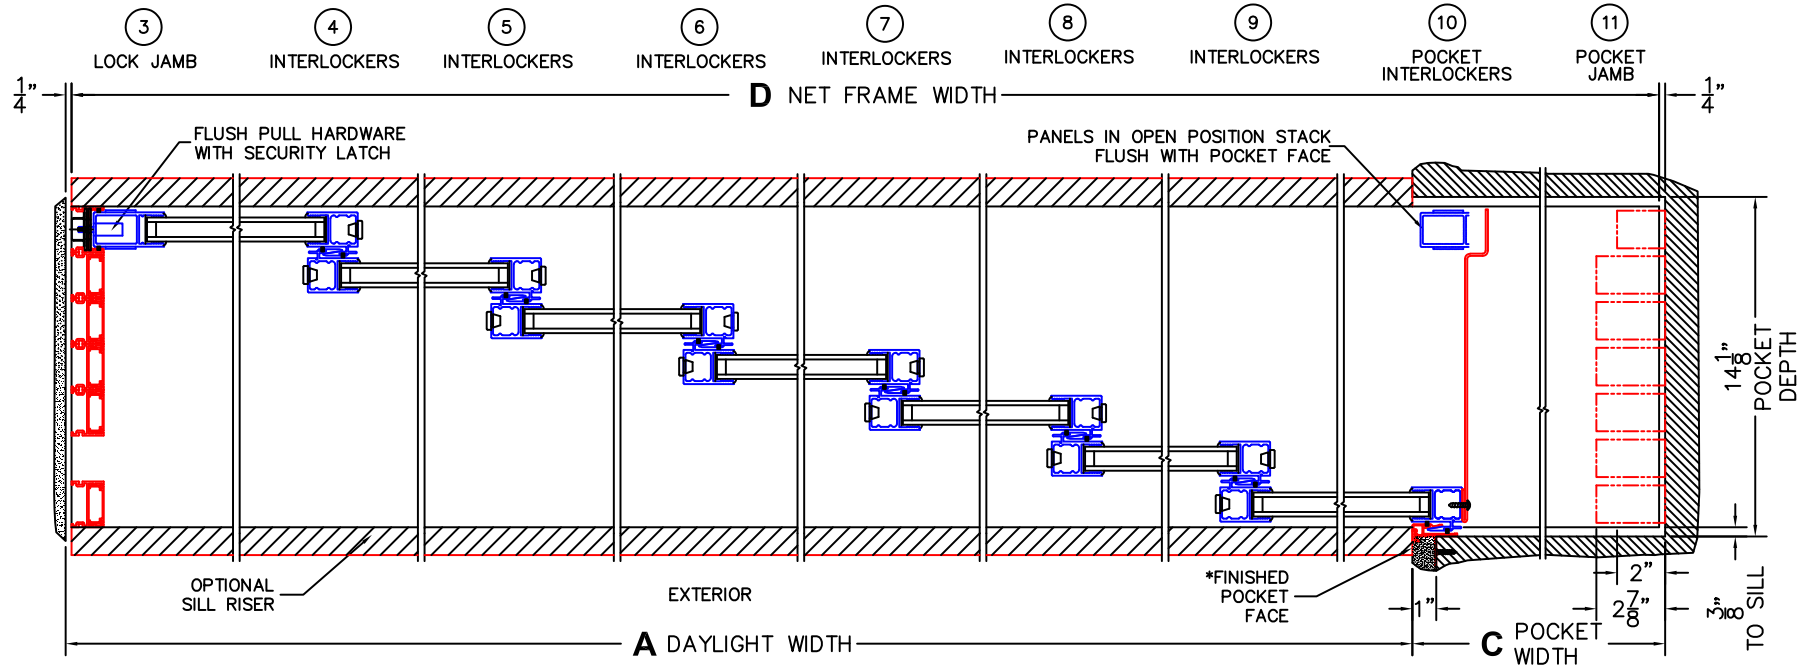

(USE RULER TO SCALE DIMENSIONS IN INCHES)

SCALE: 1/8

*CAUTION: WHEN CONSTRUCTING POCKET NOTE THAT DAYLIGHT WIDTH DOES NOT INCLUDE 1" SET BACK FOR POST INTERLOCKER.