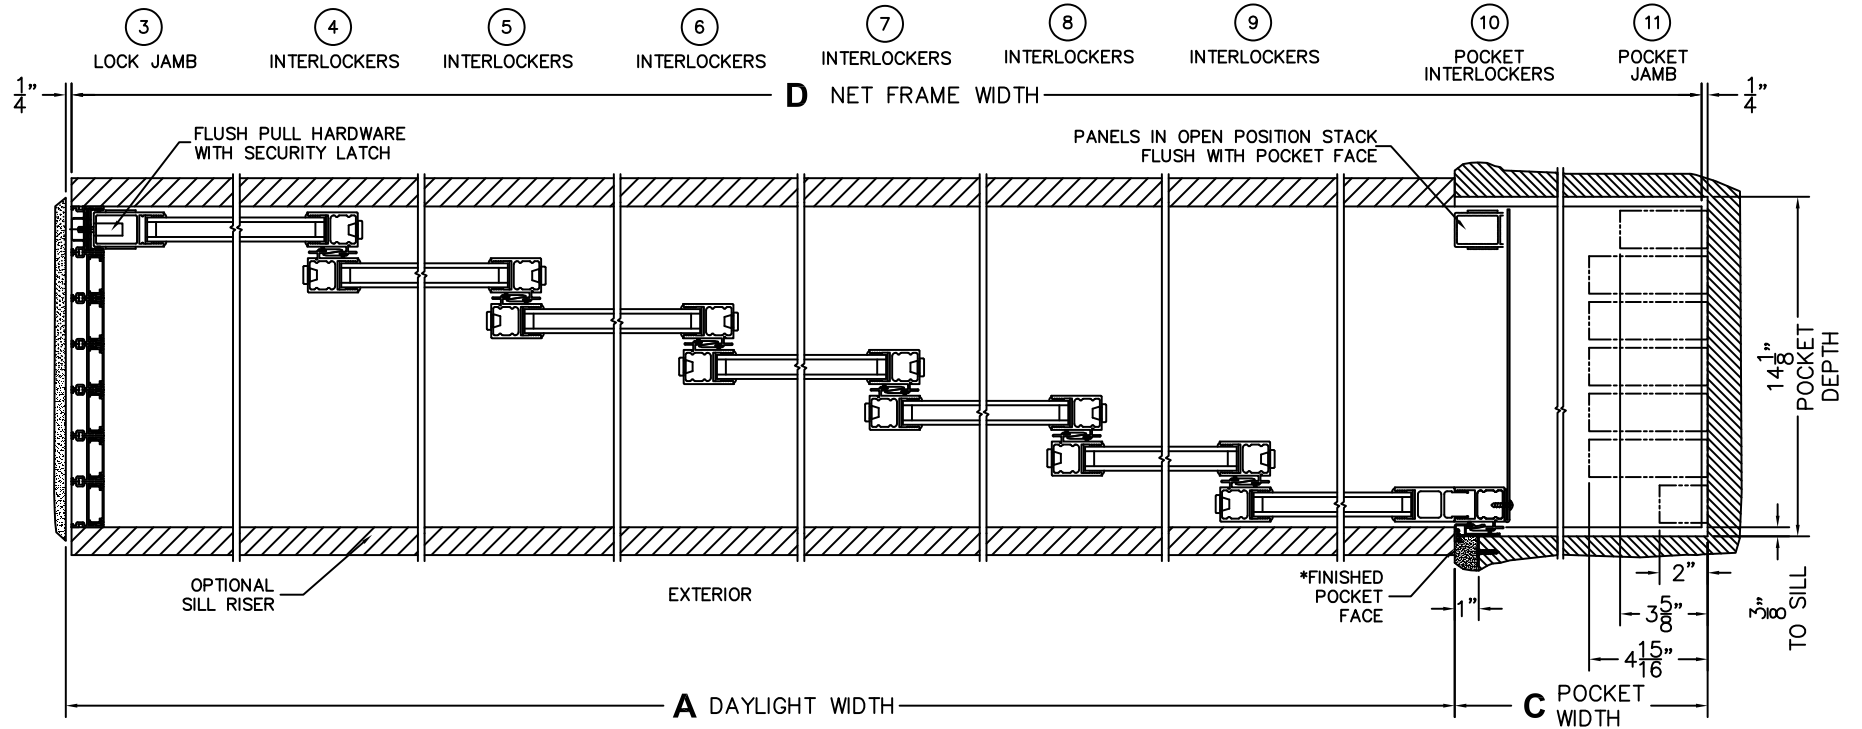

# NORWOOD 3050

XXXXXXXXP CUSTOM COFIGURATION  
NO SCREENS

ORDER NO.:

ITEM NO.:

(USE RULER TO SCALE DIMENSIONS IN INCHES)

SCALE: 1/8

\*CAUTION: WHEN CONSTRUCTING POCKET NOTE THAT DAYLIGHT WIDTH DOES NOT INCLUDE 1" SET BACK FOR POST INTERLOCKER.