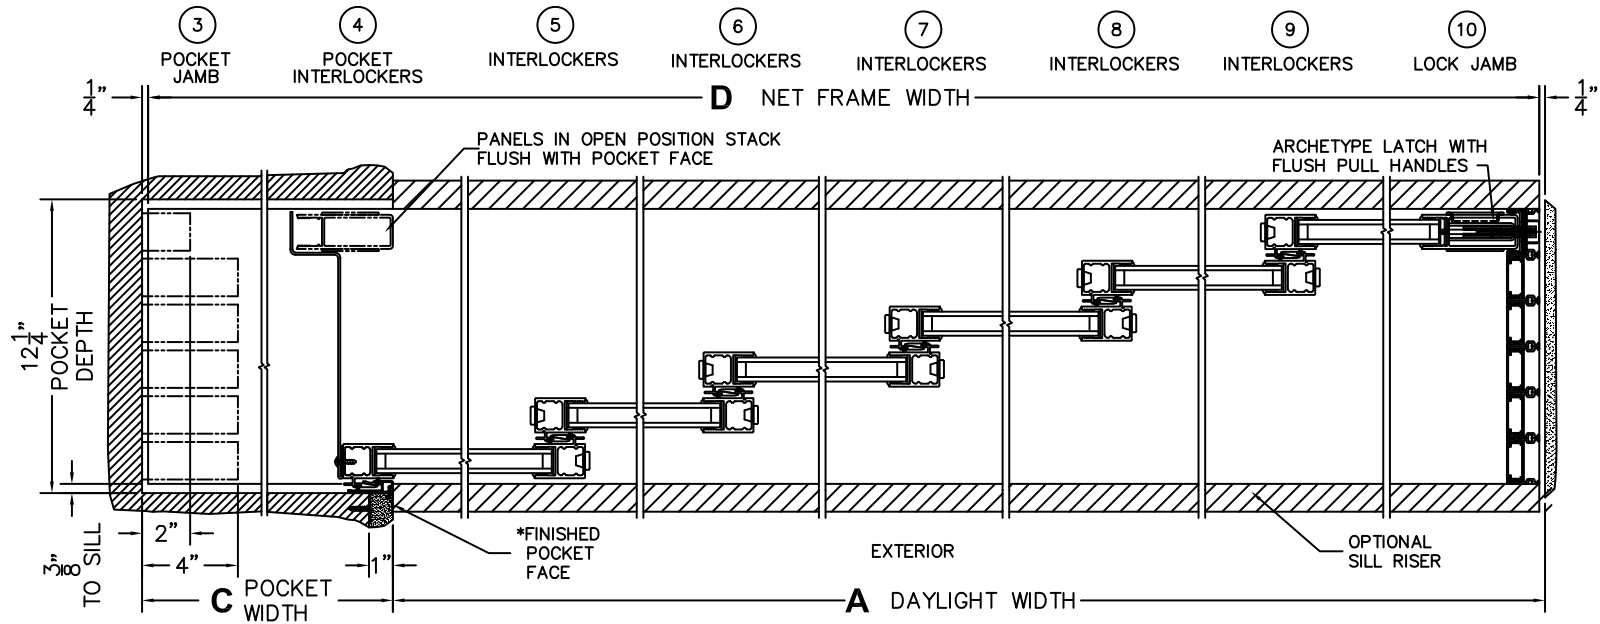

SCALE: 1/8

*CAUTION: WHEN CONSTRUCTING POCKET NOTE THAT DAYLIGHT WIDTH DOES NOT INCLUDE 1" SET BACK FOR POST INTERLOCKER.