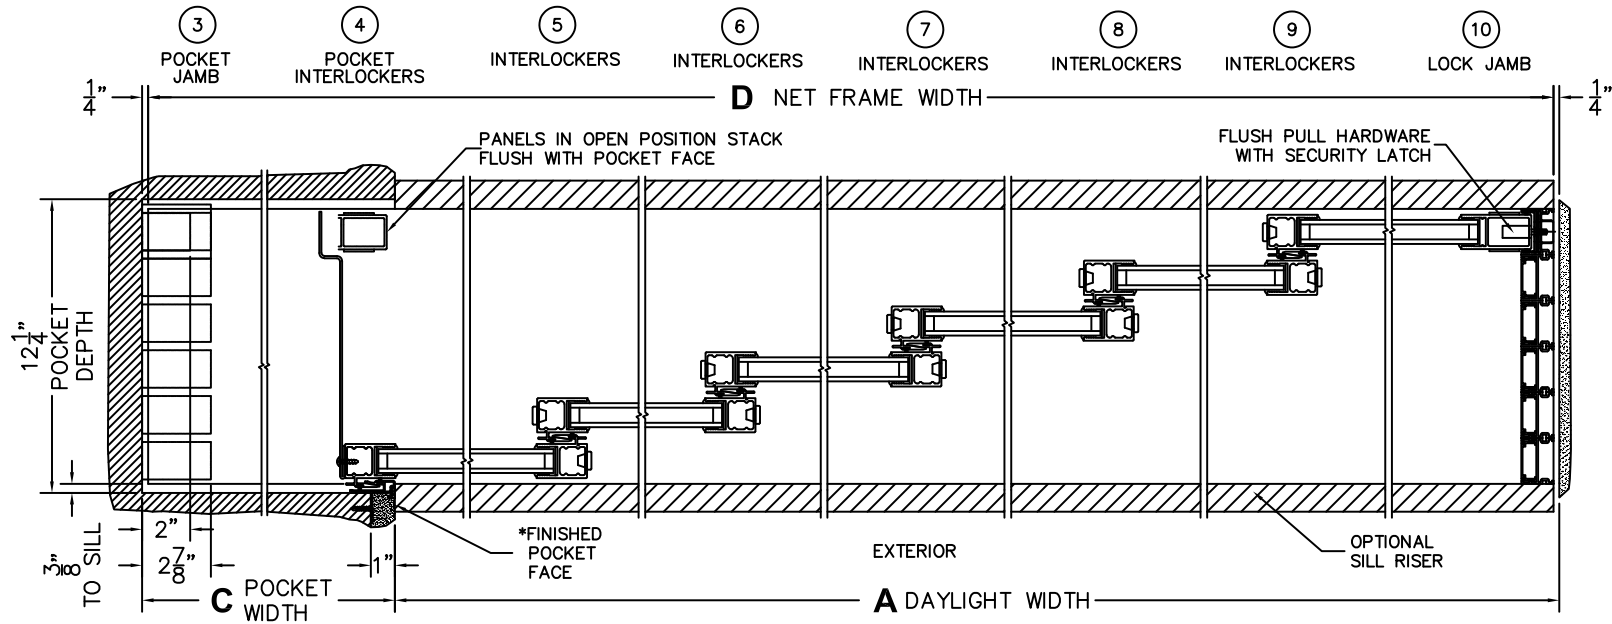

(USE RULER TO SCALE DIMENSIONS IN INCHES)

SCALE: 1/8

*CAUTION: WHEN CONSTRUCTING POCKET NOTE THAT DAYLIGHT WIDTH DOES NOT INCLUDE 1" SET BACK FOR POST INTERLOCKER.