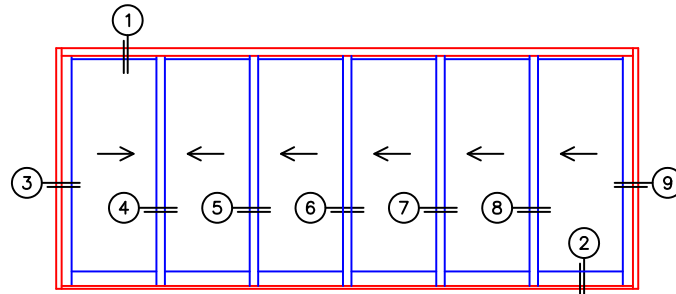

FLEETWOOD
WINDOWS & DOORS
FleetwoodUSA.com

NORWOOD 3050

XXXXXX STANDARD CONFIG.
NO SCREENS

ORDER NO.:

ITEM NO.:

REQUIRED DEALER INFO.

A(NET FRAME WIDTH)

B(NET FRAME HEIGHT)

(USE RULER TO SCALE DIMENSIONS IN INCHES)

SCALE: 1/4

NOTES:

XXXXXX DOOR SHOWN