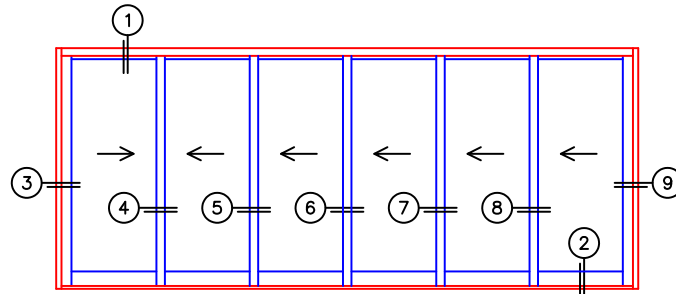

# NORWOOD 3050

XXXXXX STANDARD CONFIG.  
NO SCREENS

ORDER NO.:

ITEM NO.:

REQUIRED DEALER INFO.

**A**(NET FRAME WIDTH)

**B**(NET FRAME HEIGHT)

(USE RULER TO SCALE DIMENSIONS IN INCHES)

SCALE: 1/4

NOTES:

XXXXXX DOOR SHOWN