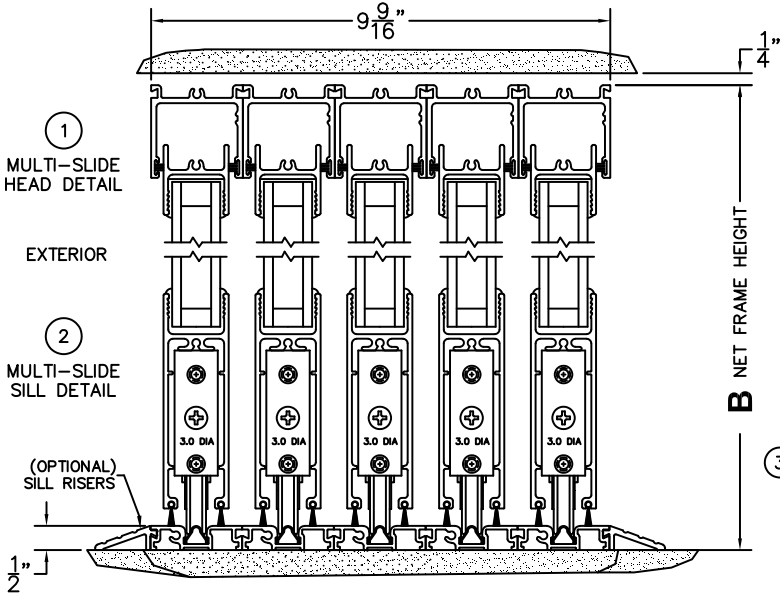

C(POCKET WIDTH)

D(NET FRAME WIDTH)

NOTES:

(USE RULER TO SCALE DIMENSIONS IN INCHES)

SCALE: 1/4

XXXXXP DOOR SHOWN

- ③
LOCK JAMB
- ④
INTERLOCKERS
- ⑤
INTERLOCKERS
- ⑥
INTERLOCKERS
- ⑦
INTERLOCKERS
- ⑧
POCKET INTERLOCKERS
- ⑨
POCKET JAMB

*CAUTION: WHEN CONSTRUCTING POCKET NOTE THAT DAYLIGHT WIDTH DOES NOT INCLUDE 1" SET BACK FOR POST INTERLOCKER.