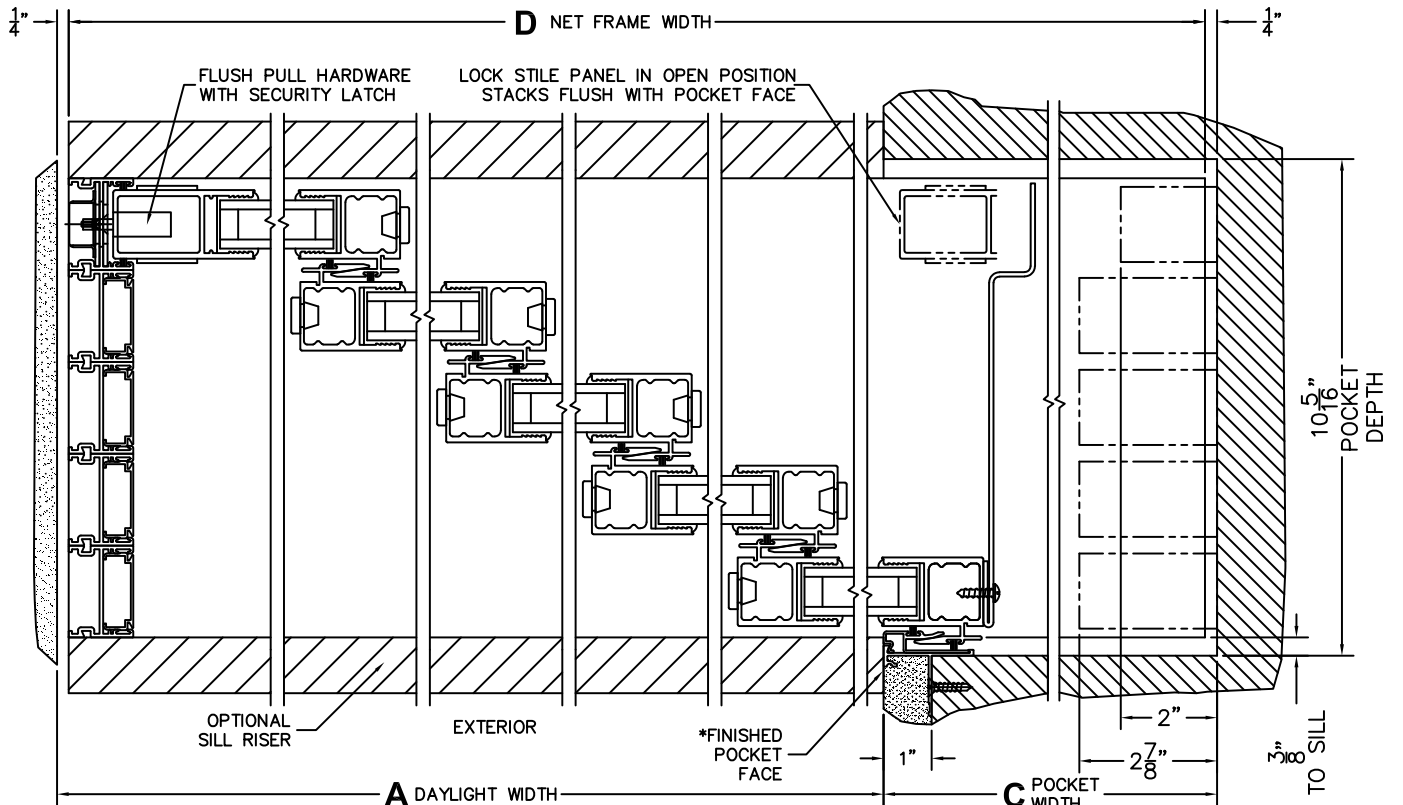

C(POCKET WIDTH)

D(NET FRAME WIDTH)

NOTES:

(USE RULER TO SCALE DIMENSIONS IN INCHES)

SCALE: 1/4

XXXXXP DOOR SHOWN

- ③
LOCK JAMB
- ④
INTERLOCKERS
- ⑤
INTERLOCKERS
- ⑥
INTERLOCKERS
- ⑦
INTERLOCKERS
- ⑧
POCKET INTERLOCKERS
- ⑨
POCKET JAMB

*CAUTION: WHEN CONSTRUCTING POCKET NOTE THAT DAYLIGHT WIDTH DOES NOT INCLUDE 1" SET BACK FOR POST INTERLOCKER.