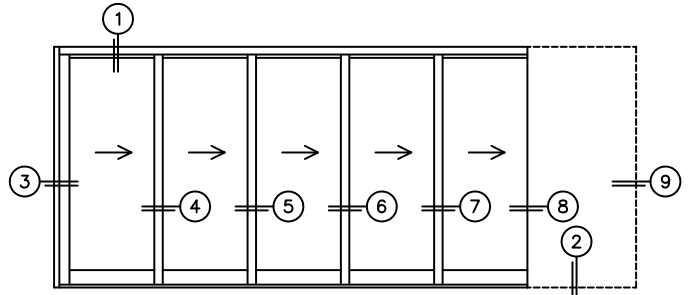

C(POCKET WIDTH)

D(NET FRAME WIDTH)

NOTES:

(USE RULER TO SCALE DIMENSIONS IN INCHES)

SCALE: 1/4

XXXXXP DOOR SHOWN

- ③
LOCK JAMB
- ④
INTERLOCKERS
- ⑤
INTERLOCKERS
- ⑥
INTERLOCKERS
- ⑦
INTERLOCKERS
- ⑧
POCKET INTERLOCKERS
- ⑨
POCKET JAMB

*CAUTION: WHEN CONSTRUCTING POCKET NOTE THAT DAYLIGHT WIDTH DOES NOT INCLUDE 1" SET BACK FOR POST INTERLOCKER.