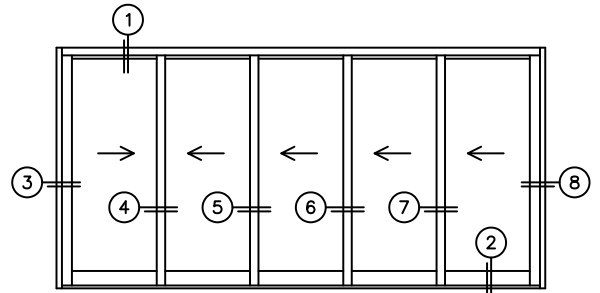

FLEETWOOD
WINDOWS & DOORS
FleetwoodUSA.com

NORWOOD 3050

XXXXX STANDARD CONFIG.
NO SCREENS

ORDER NO.:

ITEM NO.:

REQUIRED DEALER INFO.

A(NET FRAME WIDTH)

B(NET FRAME HEIGHT)

(USE RULER TO SCALE DIMENSIONS IN INCHES)

SCALE: 1/4

NOTES:

XXXXX DOOR SHOWN

- ③
LOCK JAMB
- ④
INTERLOCKERS
- ⑤
INTERLOCKERS
- ⑥
INTERLOCKERS
- ⑦
INTERLOCKERS
- ⑧
LOCK JAMB