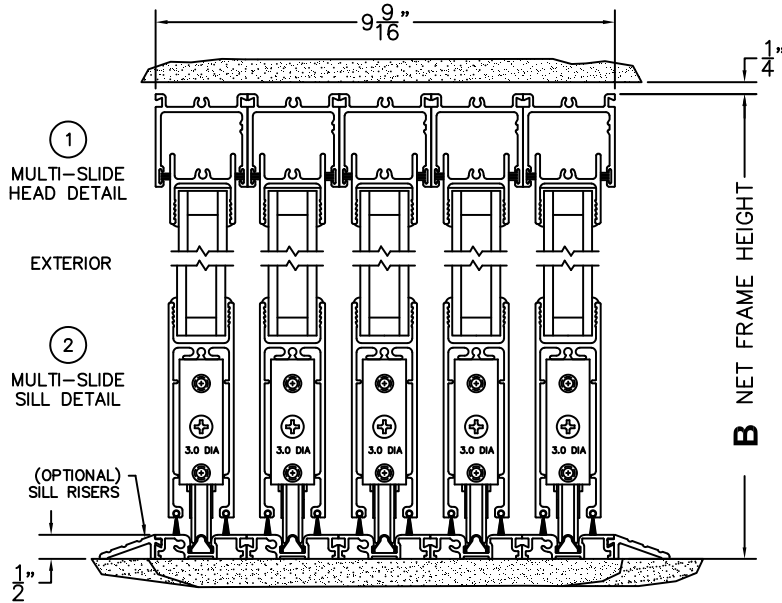

FLEETWOOD
WINDOWS & DOORS
FleetwoodUSA.com

NORWOOD 3050

XXXXX STANDARD CONFIG.
NO SCREENS

ORDER NO.:

ITEM NO.:

REQUIRED DEALER INFO.

A(NET FRAME WIDTH)

B(NET FRAME HEIGHT)

(USE RULER TO SCALE DIMENSIONS IN INCHES)

SCALE: 1/4

NOTES:

XXXXX DOOR SHOWN

- ③
LOCK JAMB
- ④
INTERLOCKERS
- ⑤
INTERLOCKERS
- ⑥
INTERLOCKERS
- ⑦
INTERLOCKERS
- ⑧
LOCK JAMB