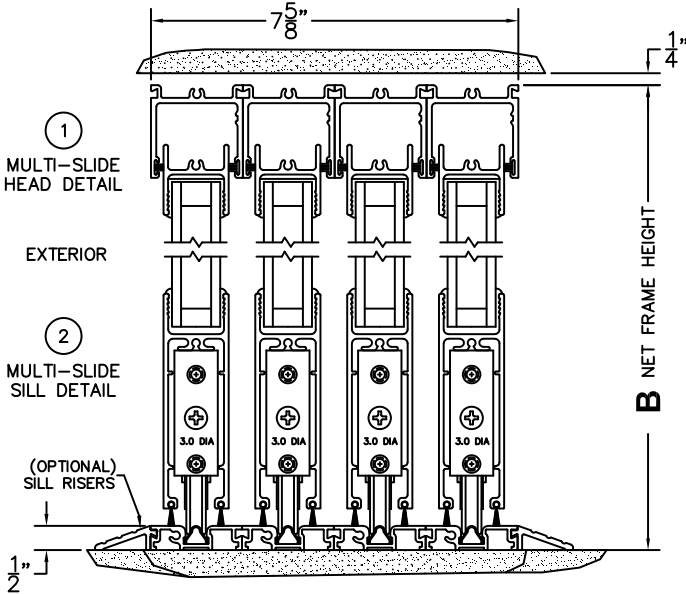

REQUIRED DEALER INFO.

A(DAYLIGHT WIDTH)

B(NET FRAME HEIGHT)

CALCULATED VALUES (FLEETWOOD SUPPLIED)

C(POCKET WIDTH)

D(NET FRAME WIDTH)

NOTES:

(USE RULER TO SCALE DIMENSIONS IN INCHES)

SCALE: 1/4

③ LOCK JAMB

④ INTERLOCKERS

⑤ INTERLOCKERS

⑥ INTERLOCKERS

⑦ POCKET INTERLOCKERS

⑧ POCKET JAMB