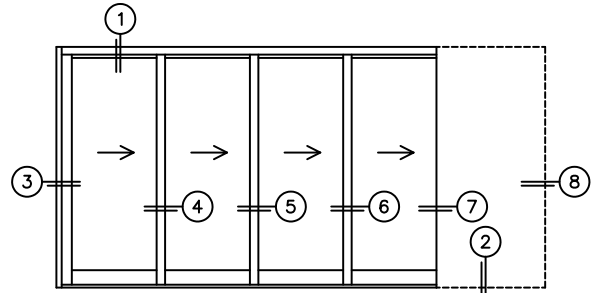

REQUIRED DEALER INFO.

A(DAYLIGHT WIDTH)

B(NET FRAME HEIGHT)

CALCULATED VALUES (FLEETWOOD SUPPLIED)

C(POCKET WIDTH)

D(NET FRAME WIDTH)

NOTES:

(USE RULER TO SCALE DIMENSIONS IN INCHES)

SCALE: 1/4

③ LOCK JAMB

④ INTERLOCKERS

⑤ INTERLOCKERS

⑥ INTERLOCKERS

⑦ POCKET INTERLOCKERS

⑧ POCKET JAMB