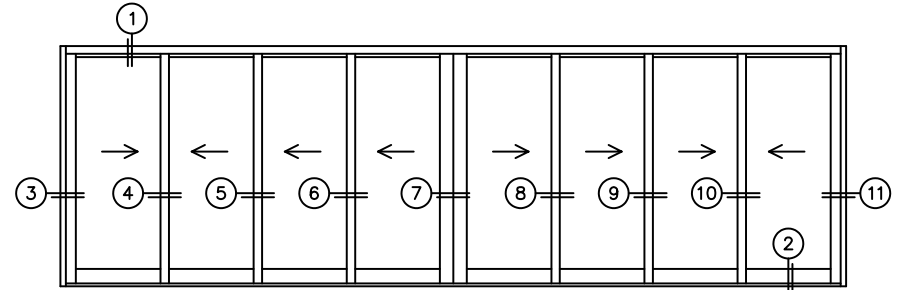

NOTES:

(USE RULER TO SCALE DIMENSIONS IN INCHES)

SCALE: 1/4

①
MULTI-SLIDE
HEAD DETAIL

EXTERIOR

②
MULTI-SLIDE
SILL DETAIL

(OPTIONAL)
SILL RISERS

1/2"

XXXXIXXXX DOOR SHOWN

③
LOCK JAMB

④ INTERLOCKERS
⑤ INTERLOCKERS
⑥ INTERLOCKERS

⑦
MEETING STILES

⑧ INTERLOCKERS
⑨ INTERLOCKERS
⑩ INTERLOCKERS

⑪
LOCK JAMB

ARCHETYPE LATCH WITH
FLUSH PULL HANDLES

OPTIONAL
SILL RISER

EXTERIOR

1/4"

A NET FRAME WIDTH

1/4"