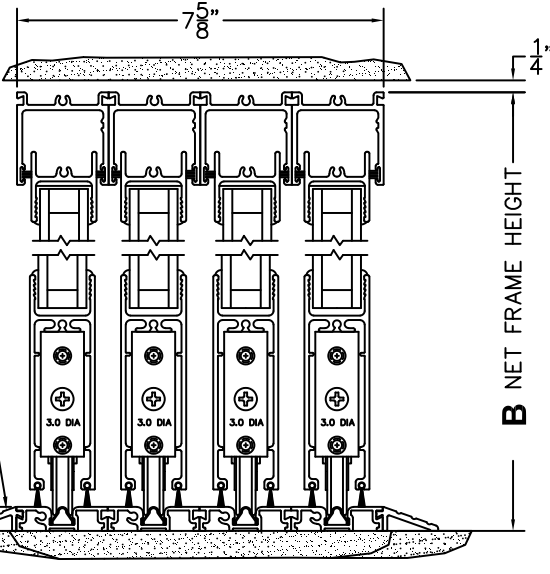

NOTES:

(USE RULER TO SCALE DIMENSIONS IN INCHES)

SCALE: 1/4

①
MULTI-SLIDE
HEAD DETAIL

EXTERIOR

②
MULTI-SLIDE
SILL DETAIL

(OPTIONAL)
SILL RISERS

1/2"

XXXXIXXXX DOOR SHOWN

③
LOCK JAMB

④ INTERLOCKERS
⑤ INTERLOCKERS
⑥ INTERLOCKERS

⑦
MEETING STILES

⑧ INTERLOCKERS
⑨ INTERLOCKERS
⑩ INTERLOCKERS

⑪
LOCK JAMB

ARCHETYPE LATCH WITH
FLUSH PULL HANDLES

OPTIONAL
SILL RISER

EXTERIOR

1/4"

A NET FRAME WIDTH

1/4"