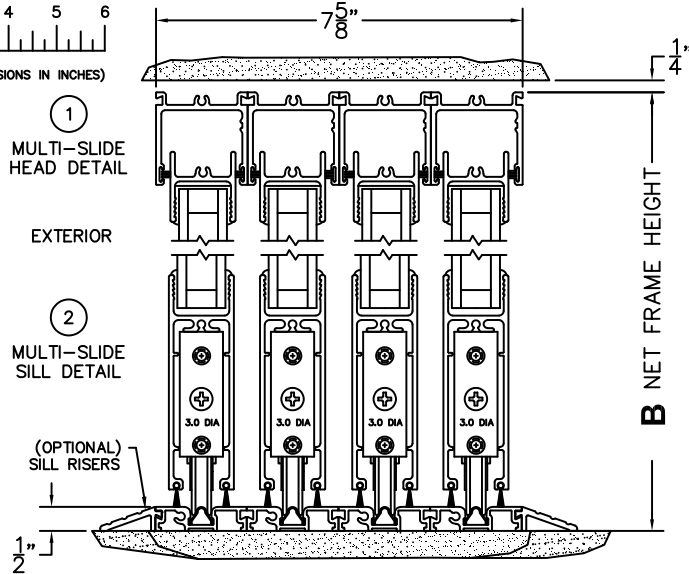

FLEETWOOD
WINDOWS & DOORS
FleetwoodUSA.com

NORWOOD 3050

XXXXIXXXX STANDARD CONFIGURATION
NO SCREENS

ORDER NO.:

ITEM NO.:

REQUIRED DEALER INFO.

A(NET FRAME WIDTH)

B(NET FRAME HEIGHT)

NOTES:

(USE RULER TO SCALE DIMENSIONS IN INCHES)

SCALE: 1/4"

XXXXIXXXX DOOR SHOWN

- ③ LOCK JAMB
- ④ INTERLOCKERS
- ⑤ INTERLOCKERS
- ⑥ INTERLOCKERS
- ⑦ MEETING STILES
- ⑧ INTERLOCKERS
- ⑨ INTERLOCKERS
- ⑩ INTERLOCKERS
- ⑪ LOCK JAMB

FLUSH PULL HARDWARE WITH SECURITY LATCH

A NET FRAME WIDTH