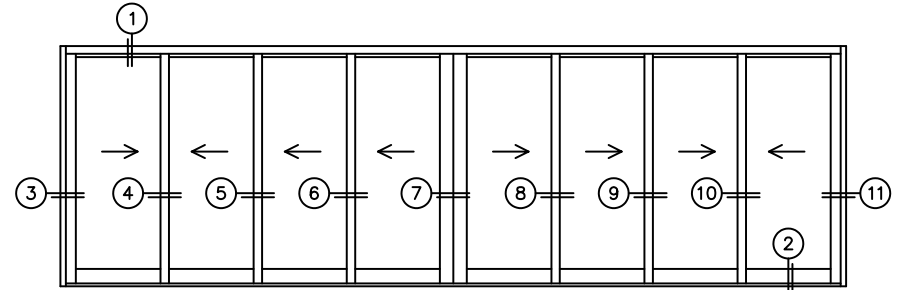

FLEETWOOD
WINDOWS & DOORS
FleetwoodUSA.com

NORWOOD 3050

XXXXIXXXX STANDARD CONFIGURATION
NO SCREENS

ORDER NO.:

ITEM NO.:

REQUIRED DEALER INFO.

A(NET FRAME WIDTH)

B(NET FRAME HEIGHT)

NOTES:

(USE RULER TO SCALE DIMENSIONS IN INCHES)

SCALE: 1/4"

XXXXIXXXX DOOR SHOWN

- ③ LOCK JAMB
- ④ INTERLOCKERS
- ⑤ INTERLOCKERS
- ⑥ INTERLOCKERS
- ⑦ MEETING STILES
- ⑧ INTERLOCKERS
- ⑨ INTERLOCKERS
- ⑩ INTERLOCKERS
- ⑪ LOCK JAMB

FLUSH PULL HARDWARE WITH SECURITY LATCH

A NET FRAME WIDTH