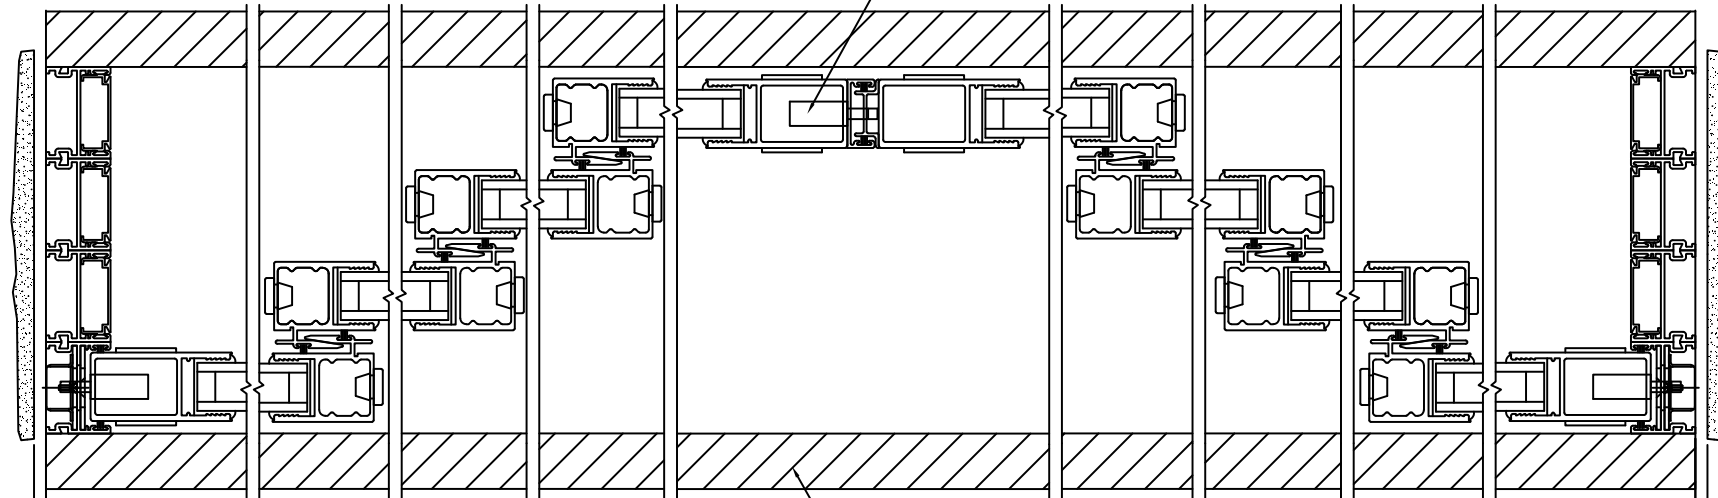

NOTES:

(USE RULER TO SCALE DIMENSIONS IN INCHES)

SCALE: 1/4"

XXXXIXXXX DOOR SHOWN

- ③ LOCK JAMB
- ④ INTERLOCKERS
- ⑤ INTERLOCKERS
- ⑥ INTERLOCKERS
- ⑦ MEETING STILES
- ⑧ INTERLOCKERS
- ⑨ INTERLOCKERS
- ⑩ INTERLOCKERS
- ⑪ LOCK JAMB

FLUSH PULL HARDWARE WITH SECURITY LATCH

A NET FRAME WIDTH