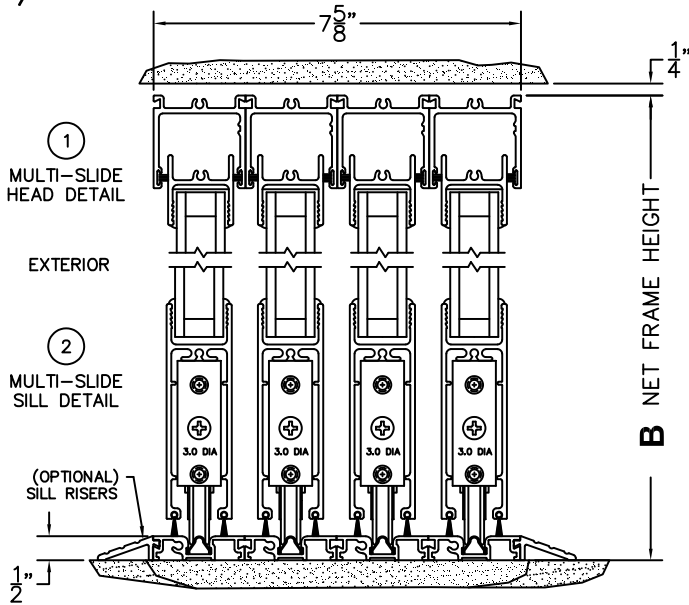

FLEETWOOD
WINDOWS & DOORS
FleetwoodUSA.com

NORWOOD 3050

XXXX CUSTOM CONFIG.
NO SCREENS

ORDER NO.:

ITEM NO.:

REQUIRED DEALER INFO.

A(NET FRAME WIDTH)

B(NET FRAME HEIGHT)

(USE RULER TO SCALE DIMENSIONS IN INCHES)

SCALE: 1/4

NOTES:

XXXX DOOR SHOWN

- ③
LOCK JAMB
- ④
INTERLOCKERS
- ⑤
INTERLOCKERS
- ⑥
INTERLOCKERS
- ⑦
LOCK JAMB