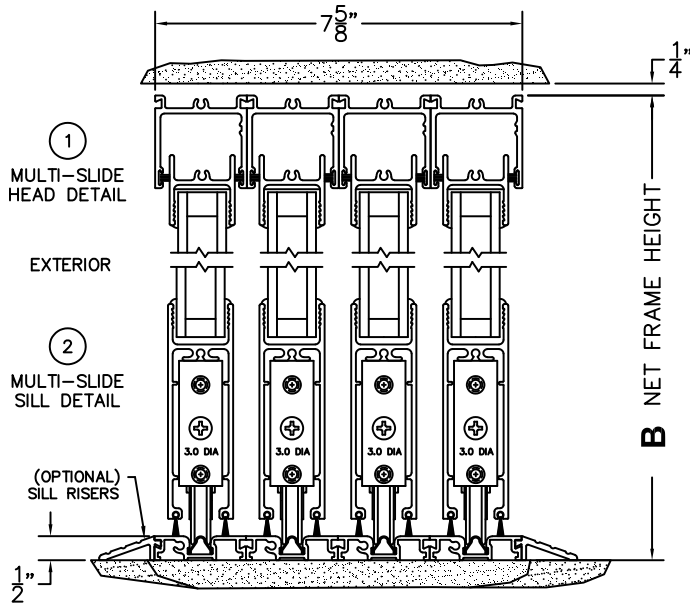

FLEETWOOD
WINDOWS & DOORS
FleetwoodUSA.com

NORWOOD 3050

XXXX STANDARD CONFIG.
NO SCREENS

ORDER NO.:

ITEM NO.:

REQUIRED DEALER INFO.

A(NET FRAME WIDTH)

B(NET FRAME HEIGHT)

NOTES:

(USE RULER TO SCALE DIMENSIONS IN INCHES)

SCALE: 1/4"

XXXX DOOR SHOWN

3 LOCK JAMB

4 INTERLOCKERS

5 INTERLOCKERS

6 INTERLOCKERS

7 LOCK JAMB

ARCHETYPE LATCH WITH FLUSH PULL HANDLES