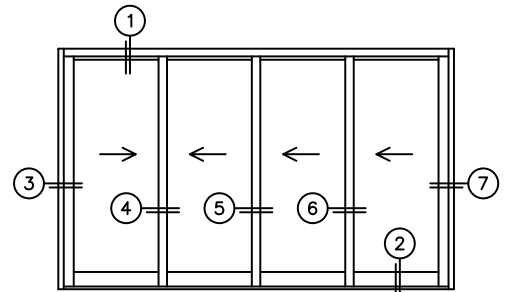

FLEETWOOD
WINDOWS & DOORS
FleetwoodUSA.com

NORWOOD 3050

XXXX STANDARD CONFIG.
NO SCREENS

ORDER NO.:

ITEM NO.:

REQUIRED DEALER INFO.

A(NET FRAME WIDTH)

B(NET FRAME HEIGHT)

NOTES:

(USE RULER TO SCALE DIMENSIONS IN INCHES)

SCALE: 1/4"

XXXX DOOR SHOWN

3 LOCK JAMB

4 INTERLOCKERS

5 INTERLOCKERS

6 INTERLOCKERS

7 LOCK JAMB

ARCHETYPE LATCH WITH FLUSH PULL HANDLES