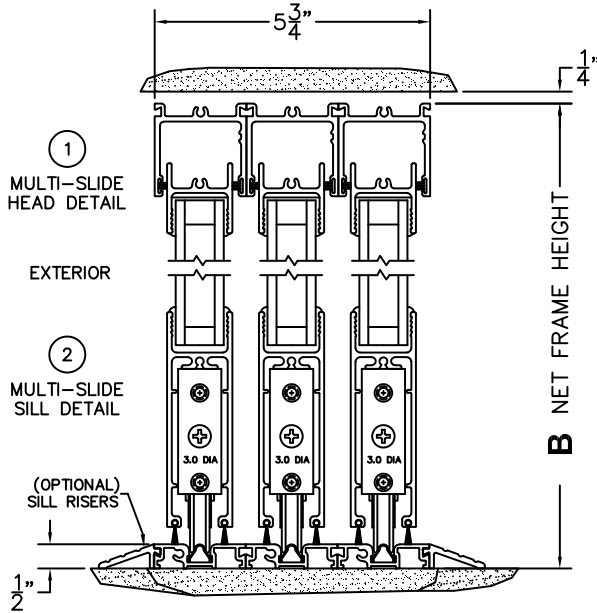

C(POCKET WIDTH)

D(NET FRAME WIDTH)

NOTES:

(USE RULER TO SCALE DIMENSIONS IN INCHES)

SCALE: 1/4

XXXP DOOR SHOWN

3
LOCK JAMB

4 INTERLOCKERS
5 INTERLOCKERS

6
POCKET INTERLOCKERS

7
POCKET JAMB