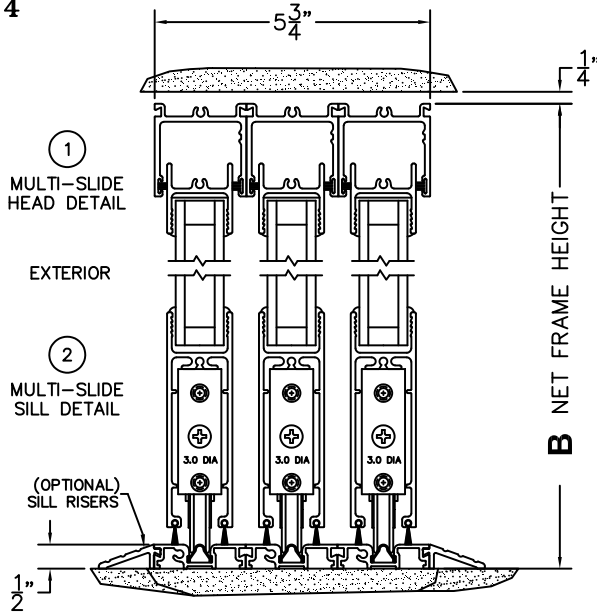

C(POCKET WIDTH)

D(NET FRAME WIDTH)

NOTES:

(USE RULER TO SCALE DIMENSIONS IN INCHES)

SCALE: 1/4"

XXXP DOOR SHOWN

3
LOCK JAMB

4
INTERLOCKERS INTERLOCKERS

6
POCKET INTERLOCKERS

7
POCKET JAMB

*CAUTION: WHEN CONSTRUCTING POCKET NOTE THAT DAYLIGHT WIDTH DOES NOT INCLUDE 1" SET BACK FOR POST INTERLOCKER.