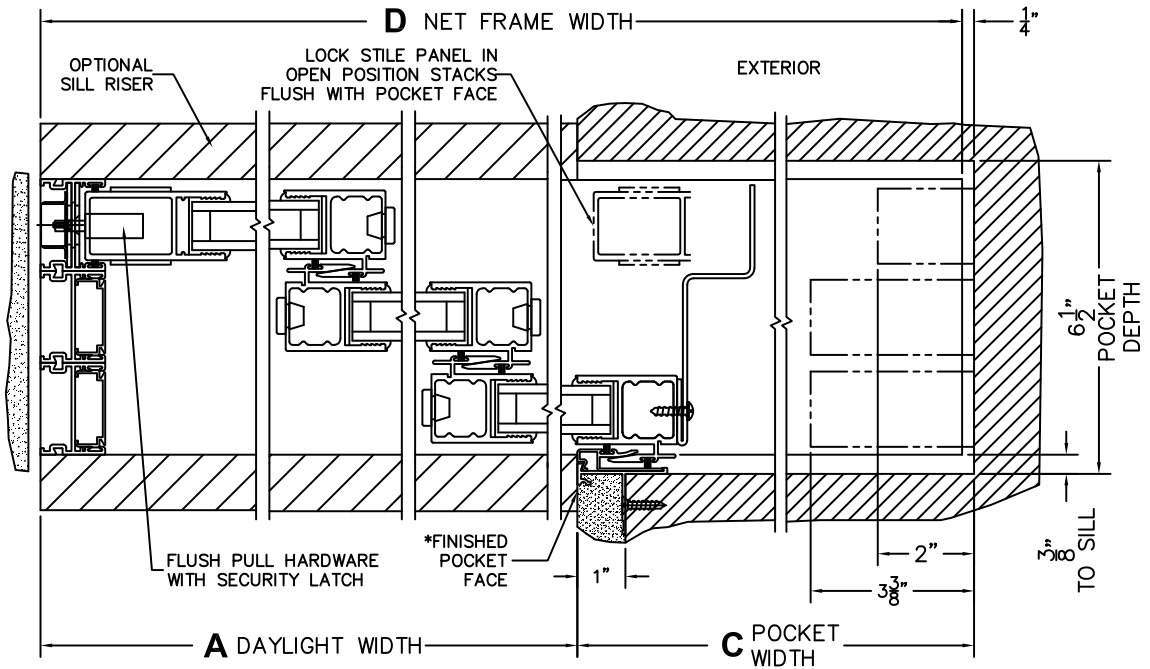

C(POCKET WIDTH)

D(NET FRAME WIDTH)

NOTES:

(USE RULER TO SCALE DIMENSIONS IN INCHES)

SCALE: 1/4"

XXXP DOOR SHOWN

3
LOCK JAMB

4
INTERLOCKERS INTERLOCKERS

6
POCKET INTERLOCKERS

7
POCKET JAMB

*CAUTION: WHEN CONSTRUCTING POCKET NOTE THAT DAYLIGHT WIDTH DOES NOT INCLUDE 1" SET BACK FOR POST INTERLOCKER.