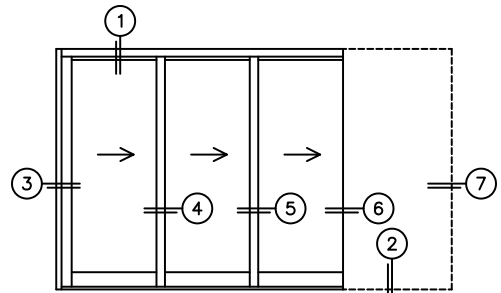

C(POCKET WIDTH)

D(NET FRAME WIDTH)

NOTES:

(USE RULER TO SCALE DIMENSIONS IN INCHES)

SCALE: 1/4"

XXXP DOOR SHOWN

3
LOCK JAMB

4
INTERLOCKERS INTERLOCKERS

6
POCKET INTERLOCKERS

7
POCKET JAMB

*CAUTION: WHEN CONSTRUCTING POCKET NOTE THAT DAYLIGHT WIDTH DOES NOT INCLUDE 1" SET BACK FOR POST INTERLOCKER.