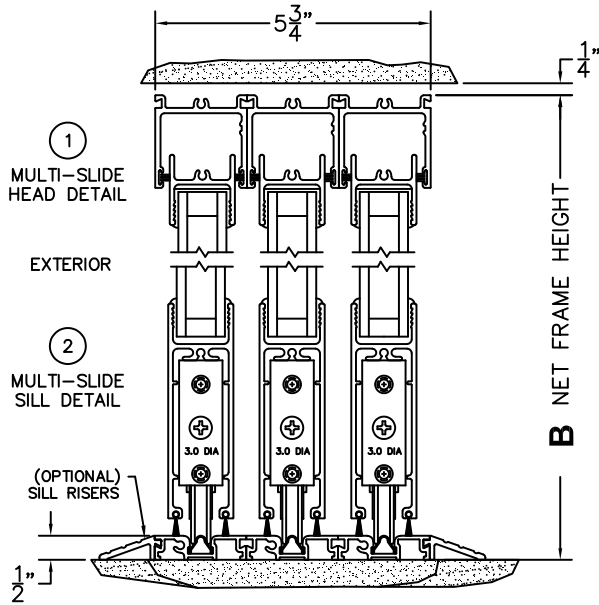

# NORWOOD 3050

XXXIXXX CUSTOM CONFIG.  
NO SCREENS

ORDER NO.:

ITEM NO.:

REQUIRED DEALER INFO.

**A**(NET FRAME WIDTH)

**B**(NET FRAME HEIGHT)

NOTES:

(USE RULER TO SCALE DIMENSIONS IN INCHES)

SCALE: 1/4

3 LOCK JAMB

4 INTERLOCKERS

5 INTERLOCKERS

6 MEETING STILES

7 INTERLOCKERS

8 INTERLOCKERS

9 LOCK JAMB