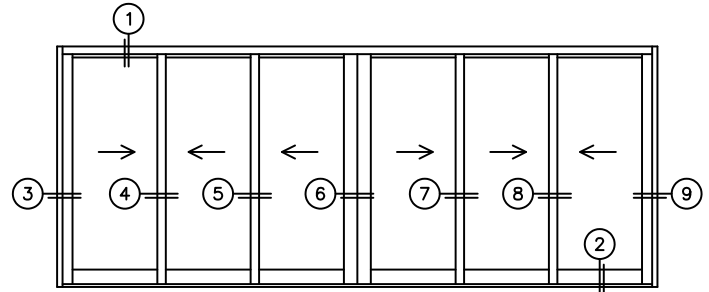

# NORWOOD 3050

XXXIXXX CUSTOM CONFIG.  
NO SCREENS

ORDER NO.:

ITEM NO.:

REQUIRED DEALER INFO.

**A**(NET FRAME WIDTH)

**B**(NET FRAME HEIGHT)

NOTES:

(USE RULER TO SCALE DIMENSIONS IN INCHES)

SCALE: 1/4

3 LOCK JAMB

4 INTERLOCKERS

5 INTERLOCKERS

6 MEETING STILES

7 INTERLOCKERS

8 INTERLOCKERS