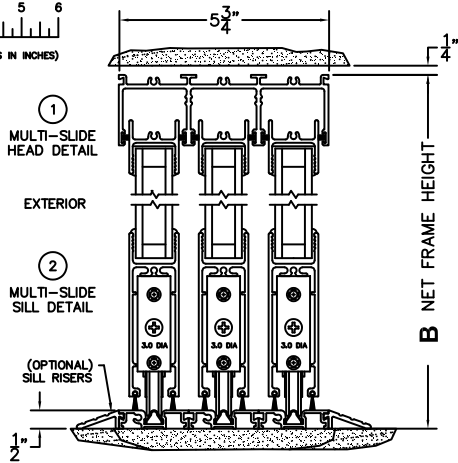

FLEETWOOD
WINDOWS & DOORS
FleetwoodUSA.com

NORWOOD 3050
XXXIXXX STANDARD CONFIGURATION
NO SCREENS

ORDER NO.:

ITEM NO.:

REQUIRED DEALER INFO.

A (DAYLIGHT WIDTH)	
B (NET FRAME HEIGHT)	
SILL PAN HEIGHT (INTERIOR LEG) (3/4", 1-1/16", 1-7/16" OR 1-7/8")	

CALCULATED VALUES (FLEETWOOD SUPPLIED)

C (POCKET WIDTH)	
D (NET FRAME WIDTH)	

NOTES:

(USE RULER TO SCALE DIMENSIONS IN INCHES)

SCALE: 1/4

- ③
LOCK JAMB
- ④
INTERLOCKERS
- ⑤
INTERLOCKERS
- ⑥
MEETING STILES
- ⑦
INTERLOCKERS
- ⑧
INTERLOCKERS
- ⑨
LOCK JAMB