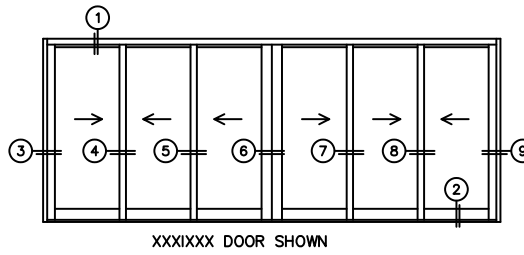

FLEETWOOD
WINDOWS & DOORS
FleetwoodUSA.com

NORWOOD 3050
XXXIXXX STANDARD CONFIGURATION
NO SCREENS

ORDER NO.:

ITEM NO.:

REQUIRED DEALER INFO.

A (DAYLIGHT WIDTH)	
B (NET FRAME HEIGHT)	
SILL PAN HEIGHT (INTERIOR LEG) (3/4", 1-1/16", 1-7/16" OR 1-7/8")	

CALCULATED VALUES (FLEETWOOD SUPPLIED)

C (POCKET WIDTH)	
D (NET FRAME WIDTH)	

NOTES:

(USE RULER TO SCALE DIMENSIONS IN INCHES)

SCALE: 1/4

- ③
LOCK JAMB
- ④
INTERLOCKERS
- ⑤
INTERLOCKERS
- ⑥
MEETING STILES
- ⑦
INTERLOCKERS
- ⑧
INTERLOCKERS
- ⑨
LOCK JAMB